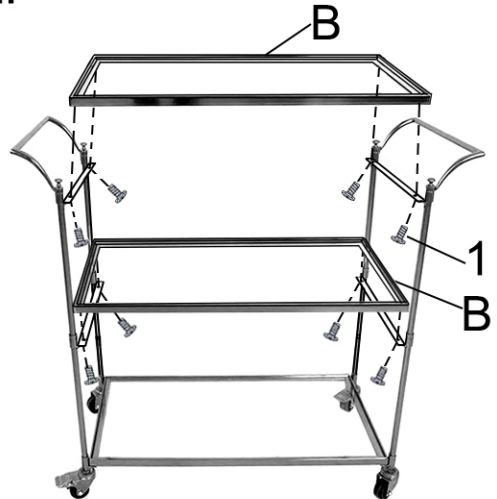

ASSEMBLY INSTRUCTIONS

ITEM NO: 98898

Parts required

1		Bolt	Φ6*10MML	12pcs
2		Allen wrench		1pc

A		METAL SIDE	2pcs
B		METAL FRAME	3pcs
C		GLASS TOP	3pcs

1.

2.

3.