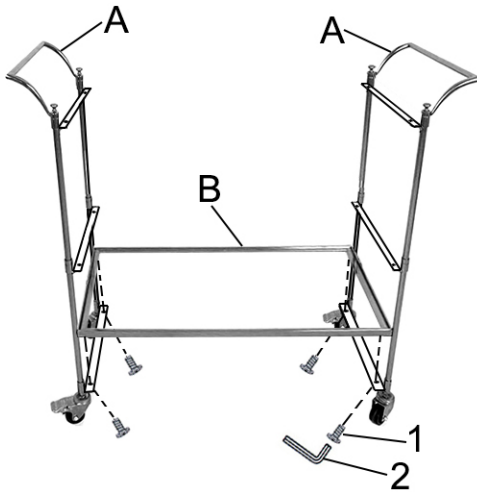

ASSEMBLY INSTRUCTIONS

ITEM NO: 98898

Parts required

1		Bolt	Φ6*10MML	12pcs
2		Allen wrench		1pc

A		METAL SIDE	2pcs
B		METAL FRAME	3pcs
C		GLASS TOP	3pcs

1.

2.

3.

4.