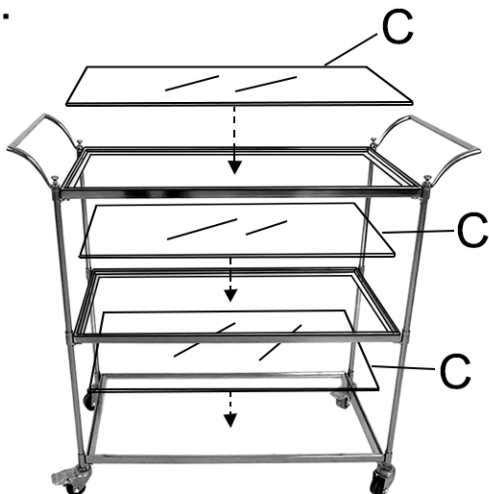

ASSEMBLY INSTRUCTIONS

ITEM NO: 98898

Parts required

1		Bolt	Φ6*10MML	12pcs
2		Allen wrench		1pc

A		METAL SIDE	2pcs
B		METAL FRAME	3pcs
C		GLASS TOP	3pcs

1.

2.

3.