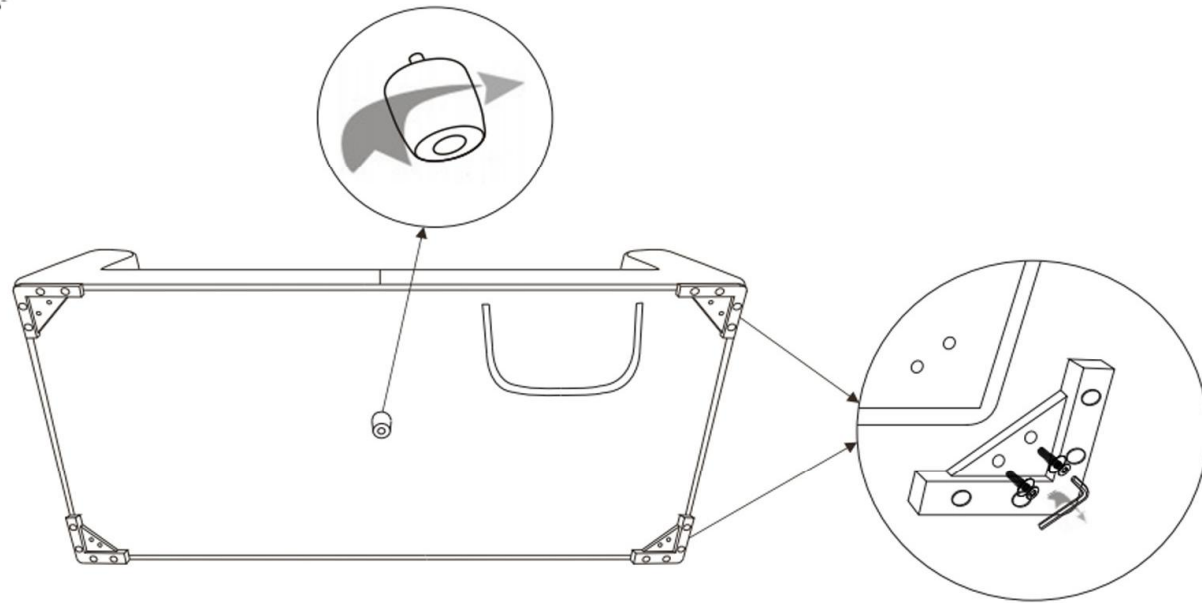

**1**

attach legs to sofa bottom and rotate the support leg

A	KF.1110S-A side leg	 x 4
B	KF.1110S-B bolt	 x 8
C	KF.1110S-C allen key	 x 1
D	KF.1110S-D support leg	 x 1

294426

MASON SOFA

**2**