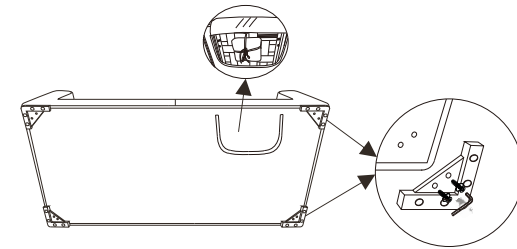

1

Sofa

A	Sofa Side Leg		x 8
B	Sofa Middle Leg		x 1
C	Bolt		x 16
D	Allen Key		x 2

2

Loveseat

294425
KIT-MASON FABRIC SOFA AND LOVESEAT
SET