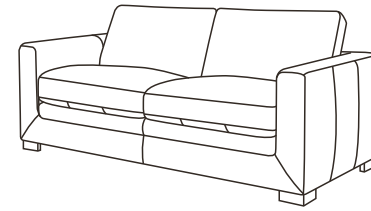

1

Sofa

A	Sofa Side Leg		x 8
B	Sofa Middle Leg		x 1
C	Bolt		x 16
D	Allen Key		x 2

2

Loveseat

294425
KIT-MASON FABRIC SOFA AND LOVESEAT
SET