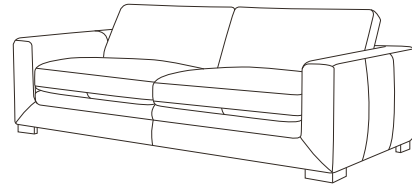

1

Sofa

A	Sofa Side Leg		x 8
B	Sofa Middle Leg		x 1
C	Bolt		x 16
D	Allen Key		x 2

2

Loveseat

294425
KIT-MASON FABRIC SOFA AND LOVESEAT
SET