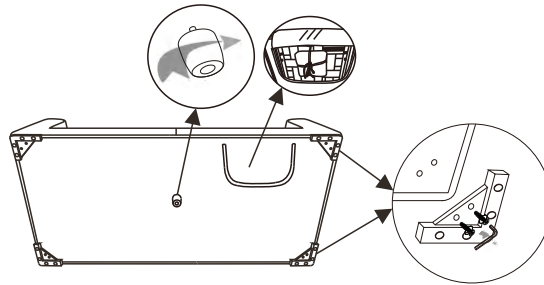

1

Sofa

A	Sofa Side Leg		x 8
B	Sofa Middle Leg		x 1
C	Bolt		x 16
D	Allen Key		x 2

2

Loveseat

294425
KIT-MASON FABRIC SOFA AND LOVESEAT
SET