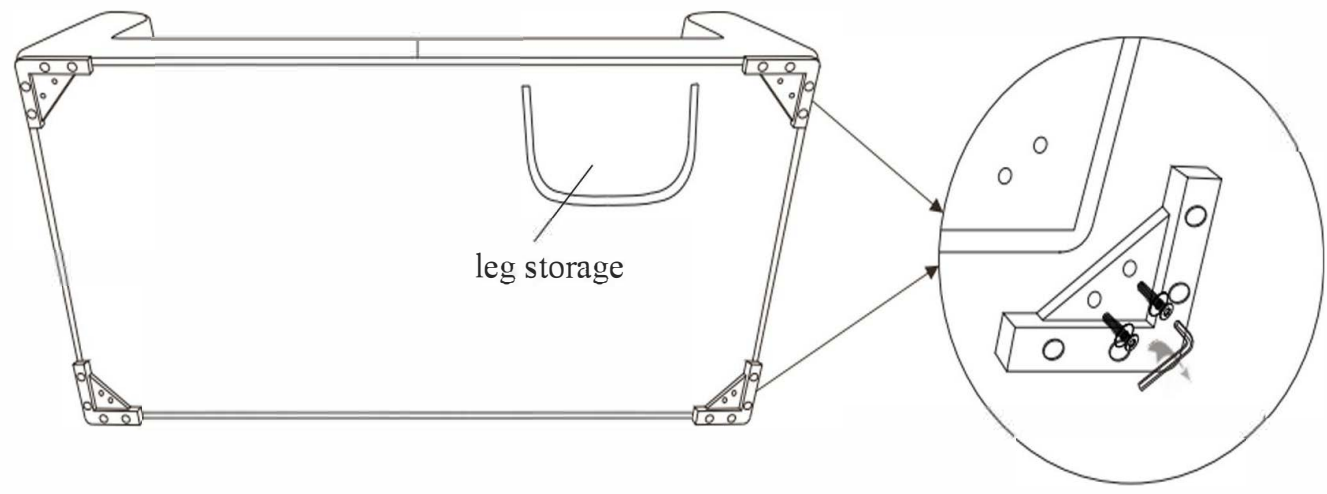

# 1

attach legs to loveseat bottom

A	KF.1110L-A side leg	 x 4
B	KF.1110L-B bolt	 x 8
C	KF.1110L-C allen key	 x 1

294423

MASON LOVESEAT