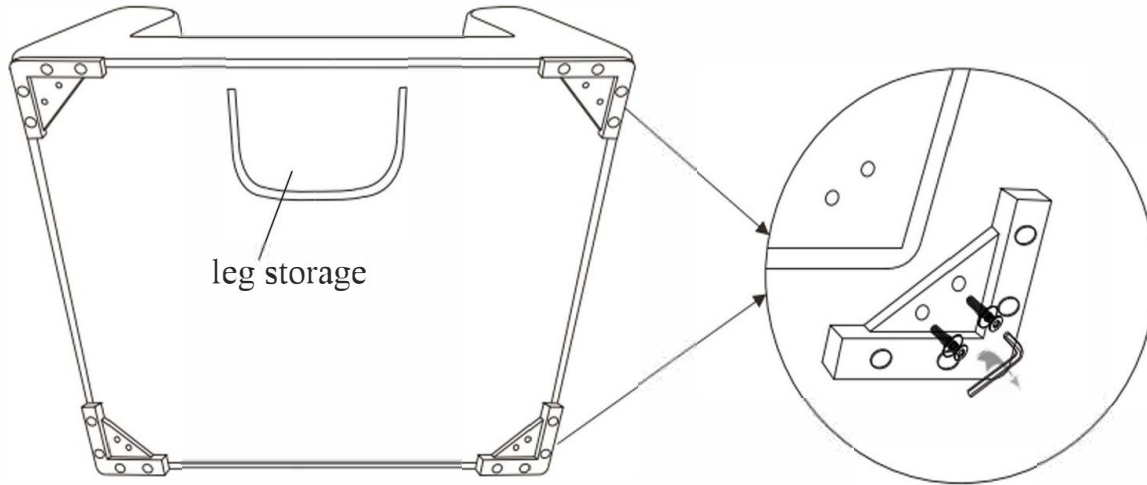

LIVING SPACES

1

attach legs to chair bottom

A	KF.1110C-A side leg	 x 4
B	KF.1110C-B bolt	 x 8
C	KF.1110C-C allen key	 x 1

294422

MASON CHAIR

2