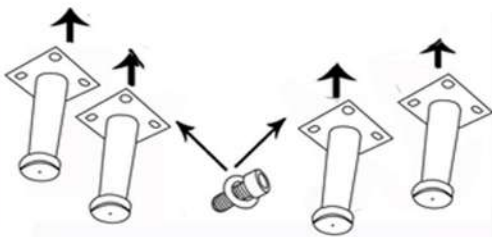

UMA ENTERPRISES INC.

**** ASSEMBLY SHEET GUIDELINES ****

ASSEMBLY INSTRUCTIONS

ITEM # 90663

PART LIST

			
Main part	IRON Legs	Screw	Wrench
1 PC	4 PCS	12 PCS	1 PC

STEP 1

STEP 2