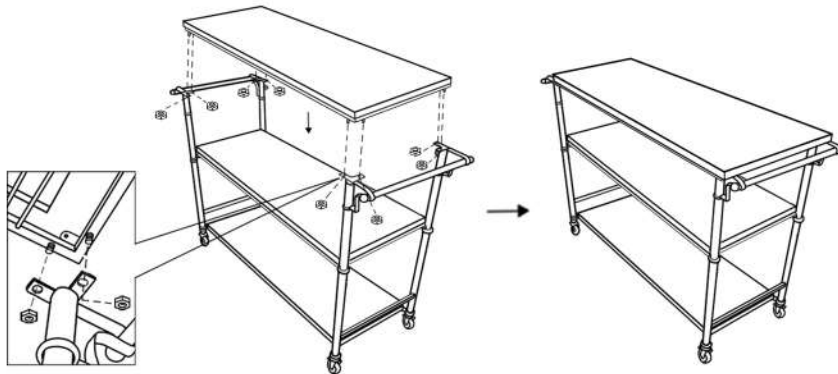

ASSEMBLY INSTRUCTIONS

ITEM# 50203

PART LIST

					
TOP SHELF	SIDE FRAME	SHELF	METAL BASKET	HEX NUT	WRENCH
1PC	2PCS	2PCS	3PCS	16PCS	1PC

2) Step by Step Instructions

STEP1

STEP2

STEP3