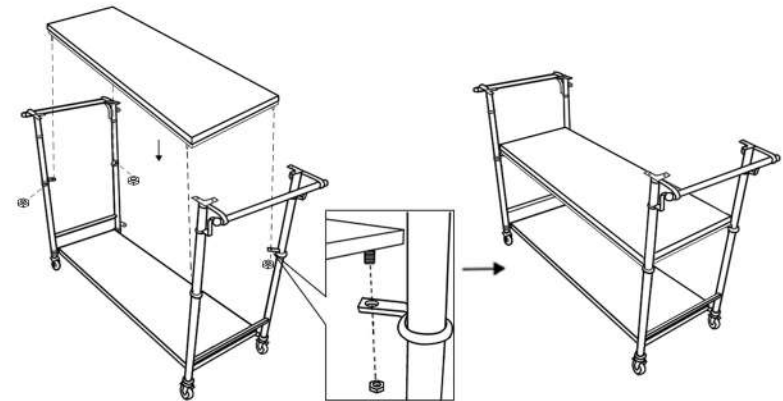

ASSEMBLY INSTRUCTIONS

ITEM# 50203

PART LIST

					
TOP SHELF	SIDE FRAME	SHELF	METAL BASKET	HEX NUT	WRENCH
1PC	2PCS	2PCS	3PCS	16PCS	1PC

2) Step by Step Instructions

STEP1

STEP2

STEP3