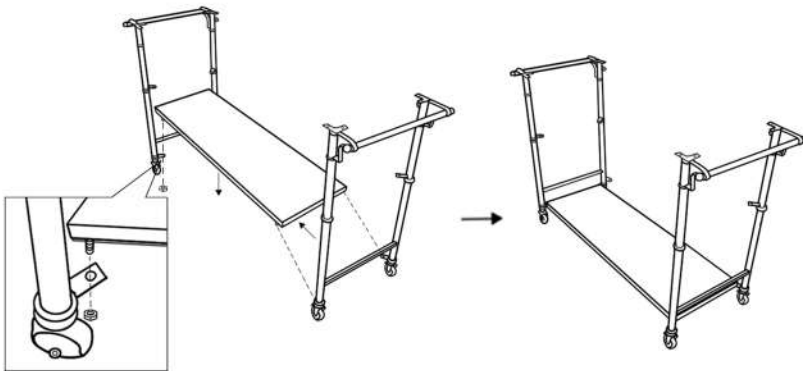

ASSEMBLY INSTRUCTIONS

ITEM# 50203

PART LIST

					
TOP SHELF	SIDE FRAME	SHELF	METAL BASKET	HEX NUT	WRENCH
1PC	2PCS	2PCS	3PCS	16PCS	1PC

2) Step by Step Instructions

STEP1

STEP2

STEP3

STEP4