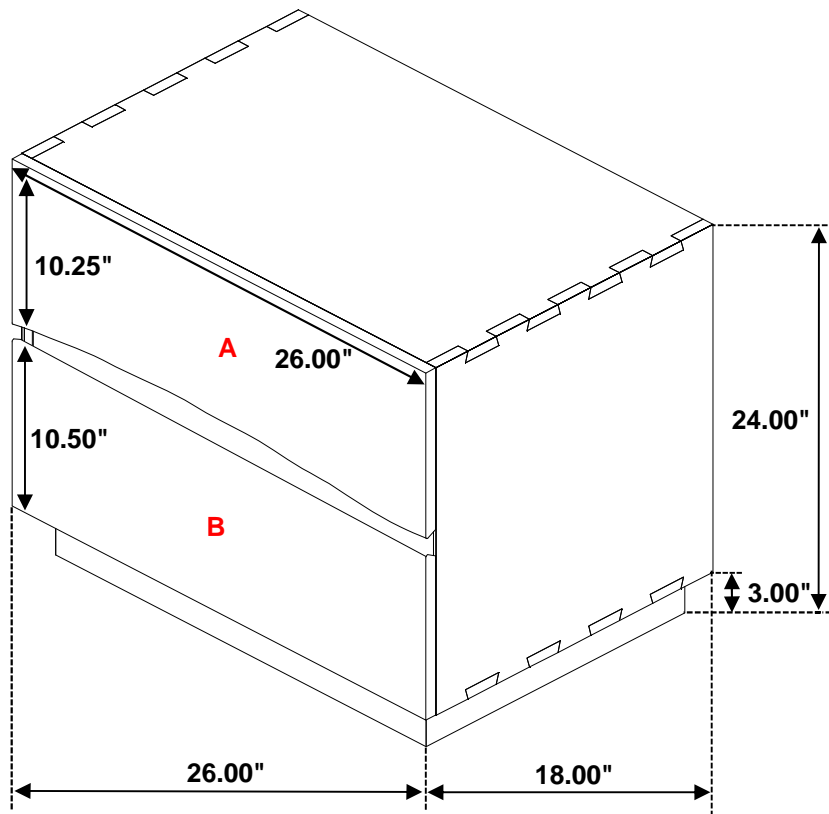

ITEM: **223252**

Inner Size of Drawer A : 22.50"W X 13.75"D X 6.00"H X 0.50"T
Inner Size of Drawer B : 22.50"W X 13.75"D X 6.00"H X 0.50"T

Note: Dimension tolerance $\pm 5\%$