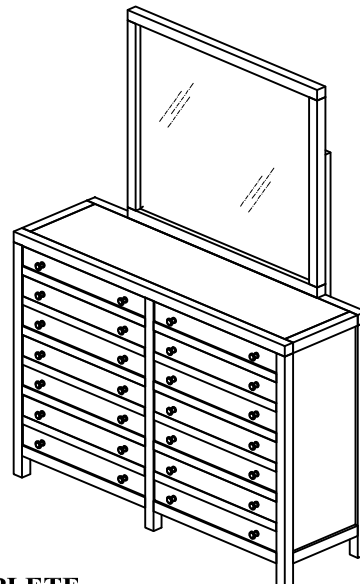

A	MIRROR		x1
B	MIRROR SUPPORT		x2
C	DRESSER *SOLD SEPARATELY		x1
D	ALLEN BOLT ( 6x50 mm)		x8
E	FLAT WASHER (M6)		x8
F	ALLEN KEY (4mm)		x1

7TK183/ 7TKA83  
ROWAN MIRROR

**1** OPTION 1 : ATTACHING MIRROR TO DRESSER

**2** OPTION 2 : ATTACHING MIRROR TO WALL

**3**

**ASSEMBLY COMPLETE**