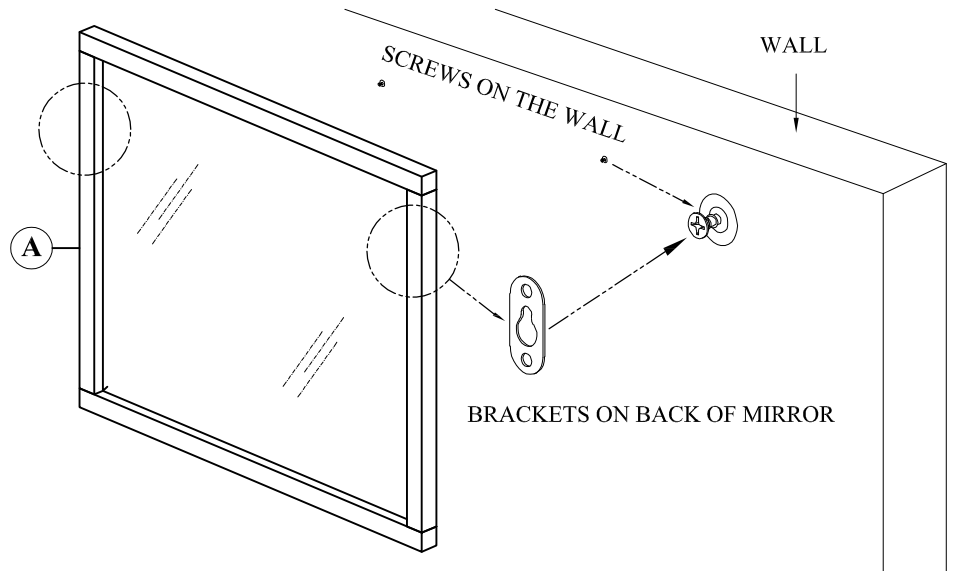

A	MIRROR		x1
B	MIRROR SUPPORT		x2
C	DRESSER *SOLD SEPARATELY		x1
D	ALLEN BOLT ( 6x50 mm)		x8
E	FLAT WASHER (M6)		x8
F	ALLEN KEY (4mm)		x1

7TK183/ 7TKA83  
ROWAN MIRROR

**1** OPTION 1 : ATTACHING MIRROR TO DRESSER

**2** OPTION 2 : ATTACHING MIRROR TO WALL

**3**

**ASSEMBLY COMPLETE**