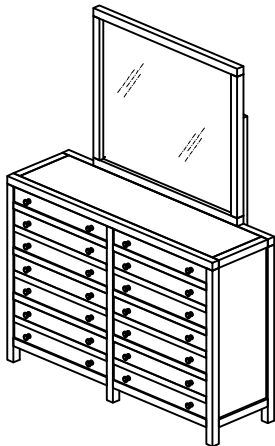

A	MIRROR		x1
B	MIRROR SUPPORT		x2
C	DRESSER *SOLD SEPARATELY		x1
D	ALLEN BOLT ( 6x50 mm)		x8
E	FLAT WASHER (M6)		x8
F	ALLEN KEY (4mm)		x1

7TK183/ 7TKA83  
ROWAN MIRROR

**1** OPTION 1 : ATTACHING MIRROR TO DRESSER