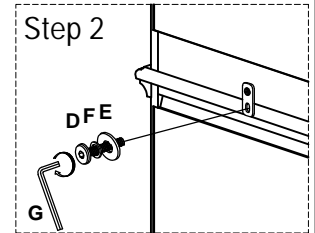

287856/287731 H3612-02/H3612-31
NEVILLE 62" EXECUTIVE DESK
KIT - NEVILLE CREDENZA 66" DESK
WITH HUTCH

①