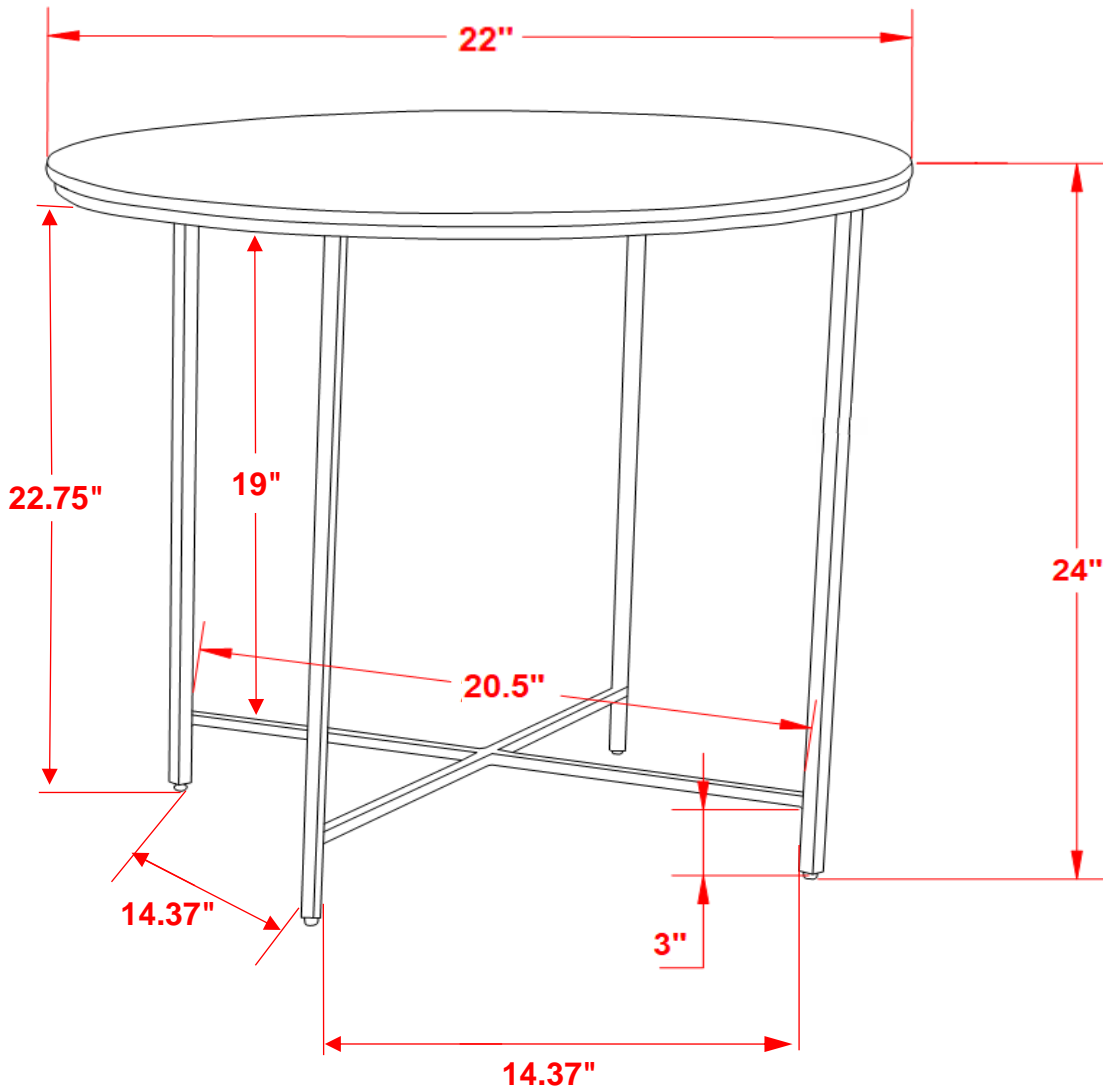

ITEM: 723207

COASTER
FINE FURNITURE

Note : Dimension tolerance $\pm 5\%$