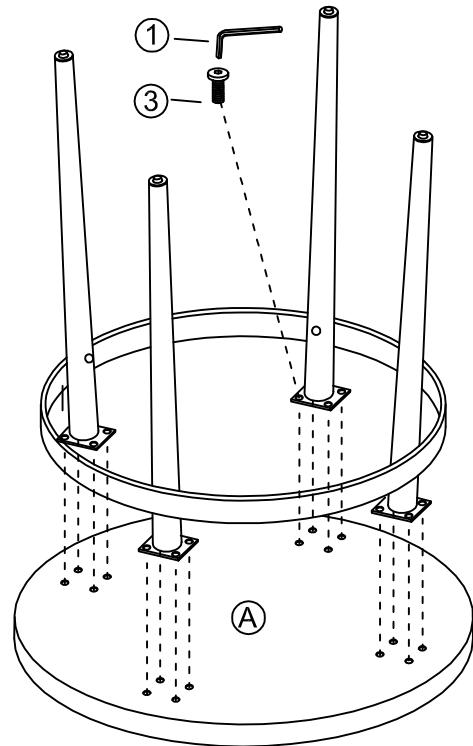

ASSEMBLY INSTRUCTIONS
COASTER FINE FURNITURE

Fine Furniture for every stage of life

722967
End Table

ITEM:722967

ASSEMBLY INSTRUCTIONS

ASSEMBLY TIPS:

1. Remove hardware from box and sort by size.
2. Please check to see that all hardware and parts are present prior to start of assembly.
3. Please follow attached instructions in the same sequence as numbered to assure fast & easy assembly.

ASSEMBLY TIME

20 MINUTES

PARTS IDENTIFICATION

HARDWARE IDENTIFICATION

ITEM: 722967

ASSEMBLY INSTRUCTIONS

STEP 1

STEP 2

STEP 3

COMPLETE

ITEM: 722967

Note : Dimension tolerance $\pm 5\%$