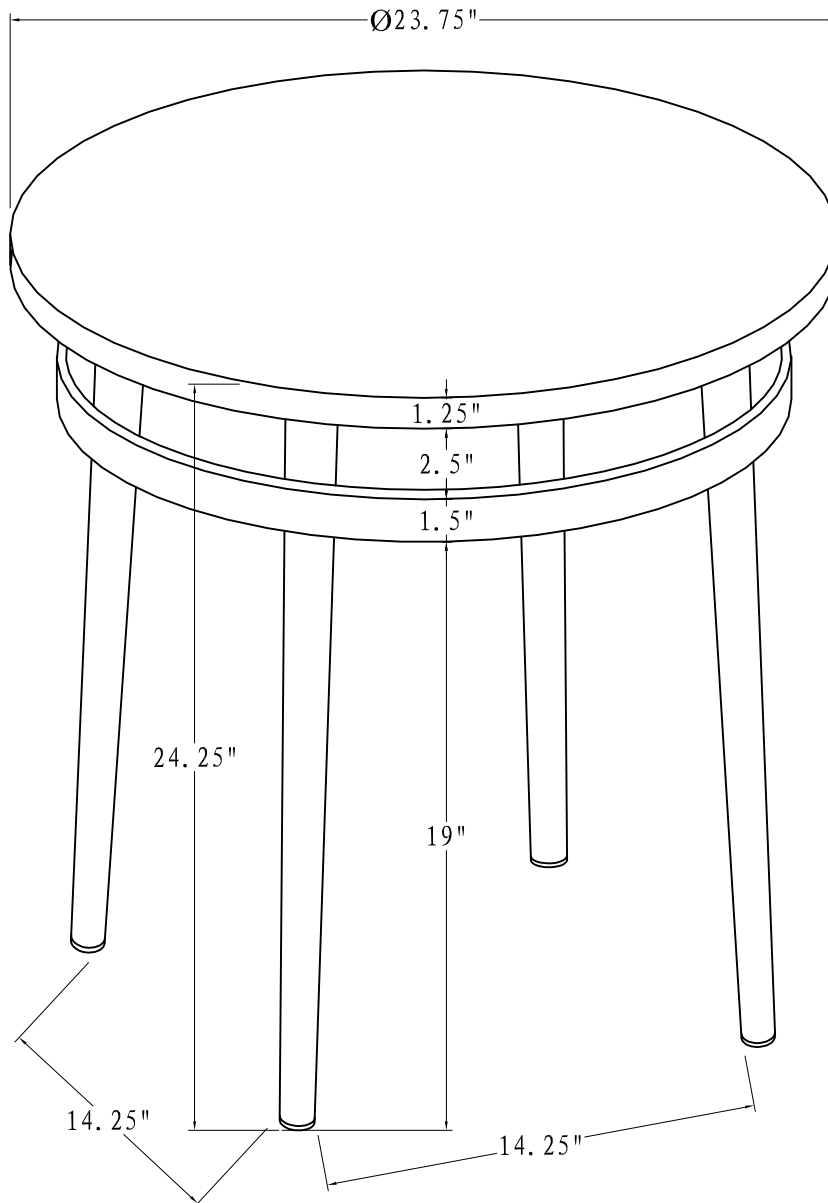

ASSEMBLY INSTRUCTIONS
COASTER FINE FURNITURE

Fine Furniture for every stage of life

722967
End Table

ITEM:722967

ASSEMBLY INSTRUCTIONS

ASSEMBLY TIPS:

1. Remove hardware from box and sort by size.
2. Please check to see that all hardware and parts are present prior to start of assembly.
3. Please follow attached instructions in the same sequence as numbered to assure fast & easy assembly.

STEP 3

COMPLETE

ITEM: 722967

Note : Dimension tolerance $\pm 5\%$