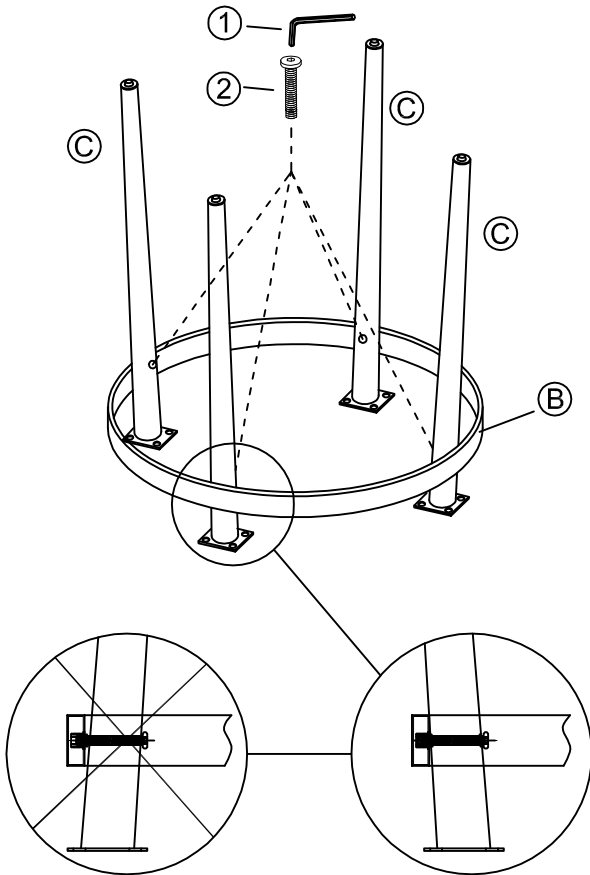

ASSEMBLY INSTRUCTIONS
COASTER FINE FURNITURE

Fine Furniture for every stage of life

722967
End Table

ITEM:722967

ASSEMBLY INSTRUCTIONS

ASSEMBLY TIPS:

1. Remove hardware from box and sort by size.
2. Please check to see that all hardware and parts are present prior to start of assembly.
3. Please follow attached instructions in the same sequence as numbered to assure fast & easy assembly.

ASSEMBLY TIME

20 MINUTES

PARTS IDENTIFICATION

HARDWARE IDENTIFICATION

ITEM: 722967

ASSEMBLY INSTRUCTIONS

STEP 1

STEP 2

STEP 3

COMPLETE

ITEM: 722967

Note : Dimension tolerance $\pm 5\%$