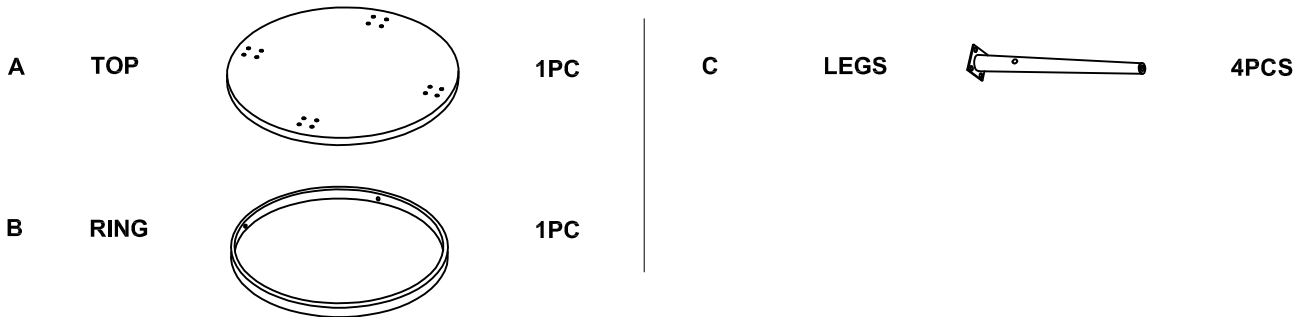

ASSEMBLY INSTRUCTIONS
COASTER FINE FURNITURE

Fine Furniture for every stage of life

722967
End Table

ITEM:722967

ASSEMBLY INSTRUCTIONS

ASSEMBLY TIPS:

1. Remove hardware from box and sort by size.
2. Please check to see that all hardware and parts are present prior to start of assembly.
3. Please follow attached instructions in the same sequence as numbered to assure fast & easy assembly.

ASSEMBLY TIME

20 MINUTES

PARTS IDENTIFICATION

HARDWARE IDENTIFICATION

ITEM: 722967

ASSEMBLY INSTRUCTIONS

STEP 1

STEP 2

STEP 3

COMPLETE

ITEM: 722967

Note : Dimension tolerance $\pm 5\%$