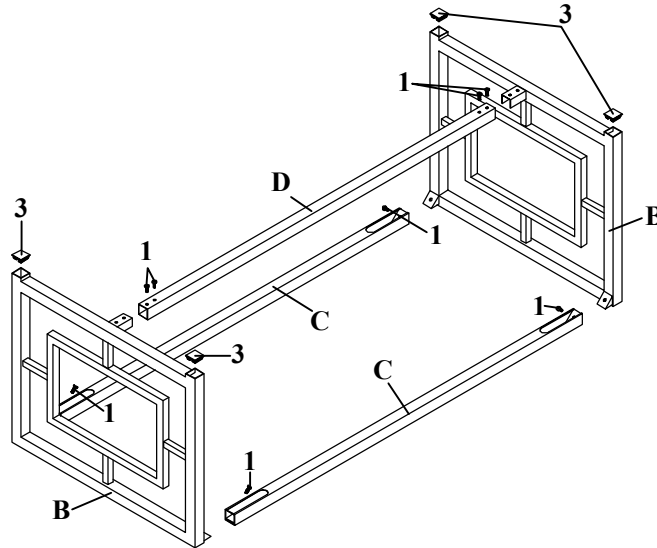

ITEM: 703738

ASSEMBLY INSTRUCTIONS

STEP 1

Do not tighten until each step is completed or instructed.