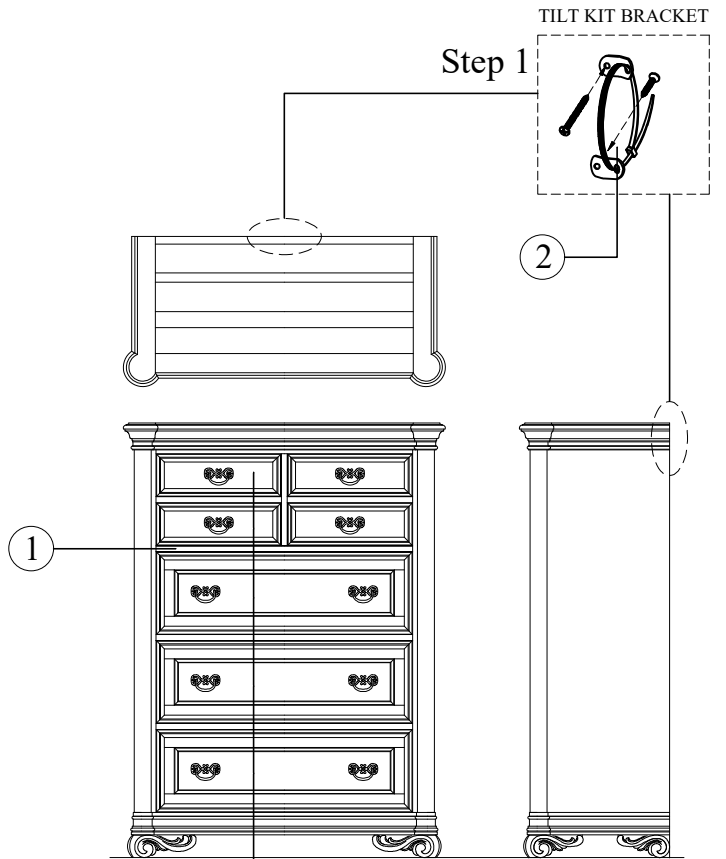

LIVING SPACES

1	PB5406-10CB		X1
2	P99-00R		X1

TOOLS REQUIRED (NOT PROVIDED):

PHILLIPS SCREW DRIVER

REMI

STANDARD STEP TO REMOVE DRAWER

286648  
B5406-10  
DRAWER CHEST

NOTE:  
THE TABLE OR CASE SHOULD BE LOCKED IN POSITION AND LEVELLED USING A SPIRIT LEVEL.  
(SPIRIT LEVEL NOT INCLUDED)