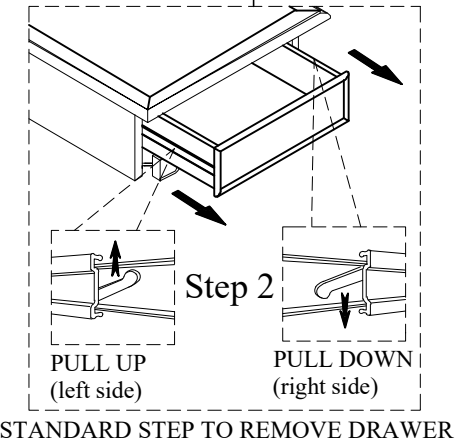

LIVING SPACES

1	PB5406-10CB		X1
2	P99-00R		X1

TOOLS REQUIRED (NOT PROVIDED):

PHILLIPS SCREW DRIVER

REMI

STANDARD STEP TO REMOVE DRAWER

286648  
B5406-10  
DRAWER CHEST

NOTE:  
THE TABLE OR CASE SHOULD BE LOCKED IN POSITION AND LEVELLED USING A SPIRIT LEVEL.  
(SPIRIT LEVEL NOT INCLUDED)