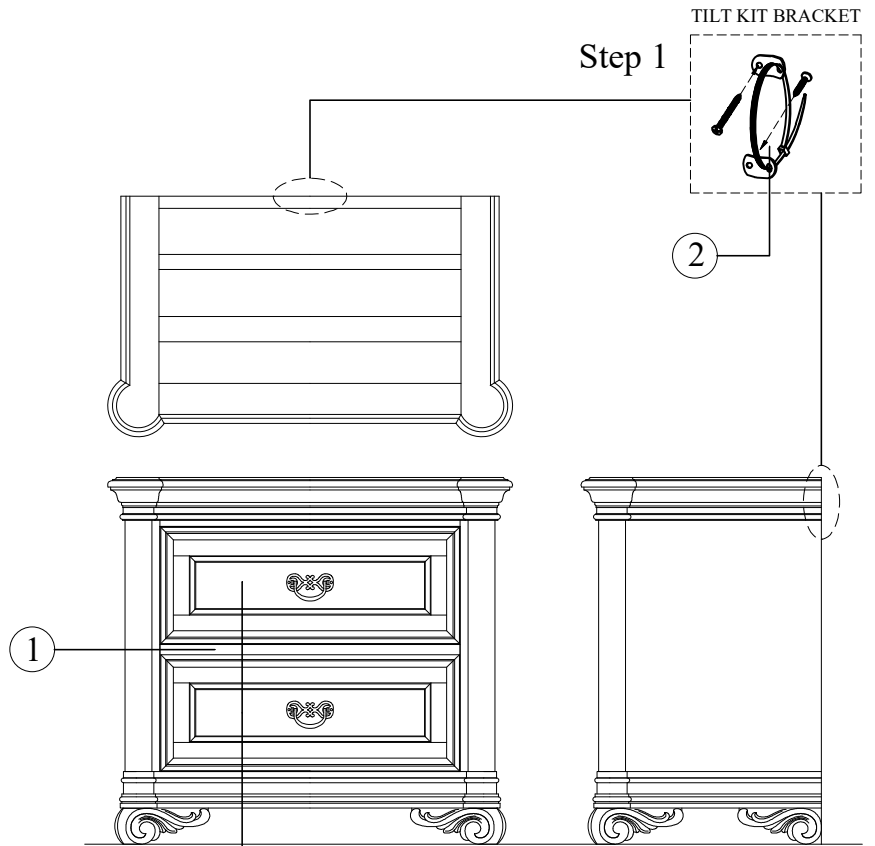

LIVING SPACES

| | | | |
|---|-------------|--|----|
| 1 | PB5406-01CB | | X1 |
| 2 | P99-00R | | X1 |

TOOLS REQUIRED (NOT PROVIDED):
PHILLIPS SCREW DRIVER

REMI

STANDARD STEP TO REMOVE DRAWER

LEVEL ME

286647
B5406-01
DRAWER NIGHSTAND

NOTE:
THE TABLE OR CASE SHOULD BE LOCKED IN POSITION AND LEVELLED USING A SPIRIT LEVEL.
(SPIRIT LEVEL NOT INCLUDED)