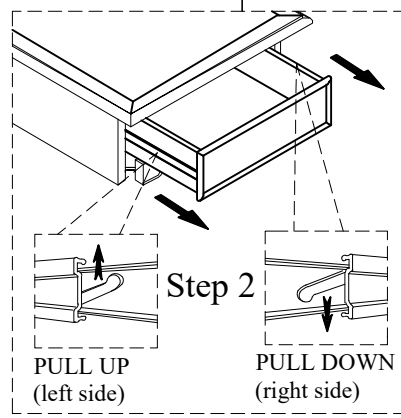

LIVING SPACES

| | | | |
|---|-------------|--|----|
| 1 | PB5406-01CB | | X1 |
| 2 | P99-00R | | X1 |

TOOLS REQUIRED (NOT PROVIDED):
PHILLIPS SCREW DRIVER

REMI

STANDARD STEP TO REMOVE DRAWER

LEVEL ME

286647
B5406-01
DRAWER NIGHSTAND

NOTE:
THE TABLE OR CASE SHOULD BE LOCKED IN POSITION AND LEVELLED USING A SPIRIT LEVEL.
(SPIRIT LEVEL NOT INCLUDED)