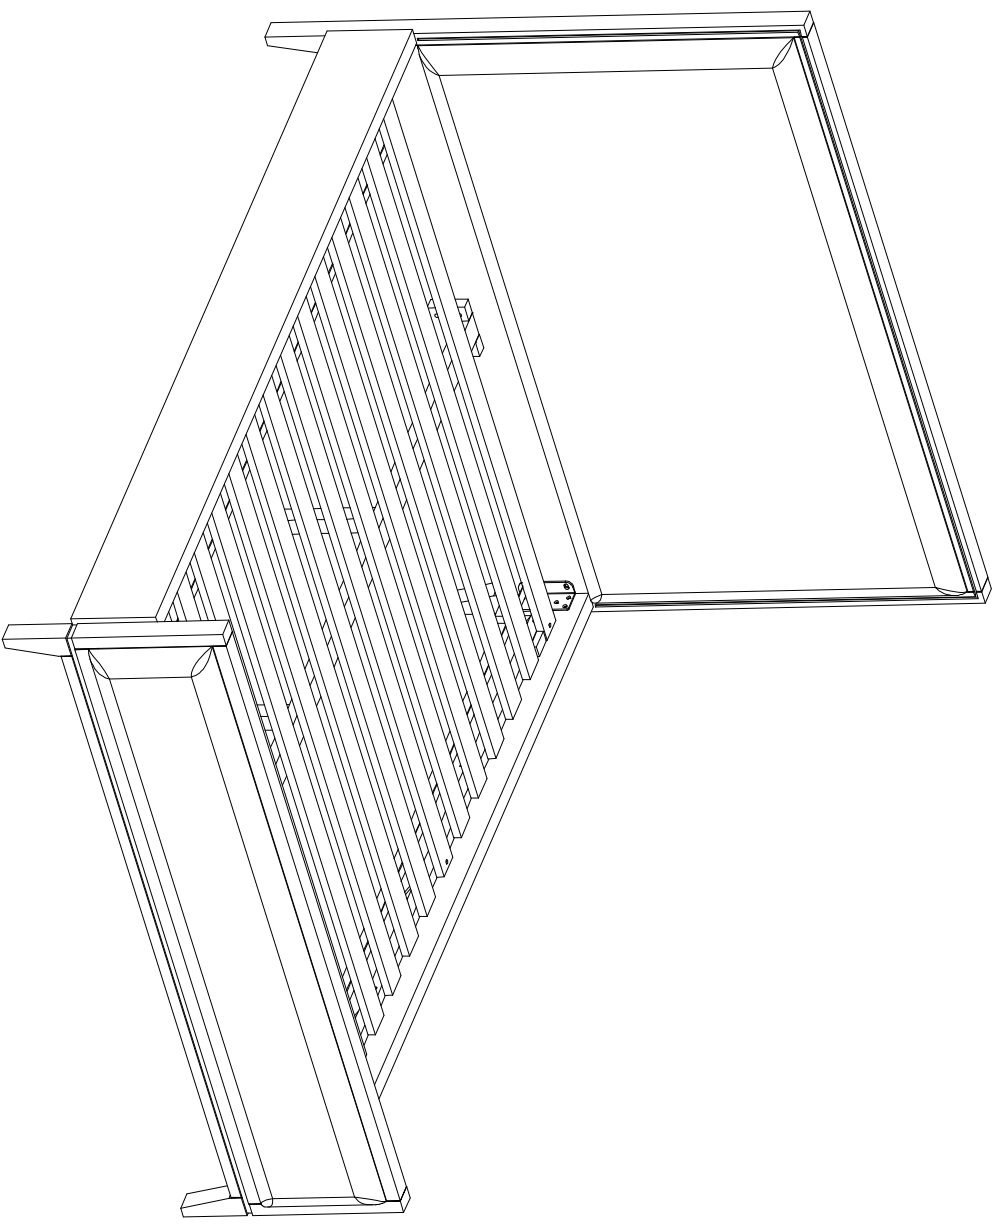

LIVING SPACES

A	Headboard		X1
B	Footboard		X1
C	Siderails		X2
D	Center rail		X1
E	Foot support		X2
F	Slats Roll		X1
G	Bolt	 M8*35	X8
H	Flat washer	 $\varnothing 8^* \varnothing 19$	X8
I	Lock washer	 8mm	X8
K	Allen key	 M4	X1
L	Screw	 4*30	X6
M	Screwdrivers (Not included)		X1

TORRINO QUEEN BED

TORRINO QUEEN BED