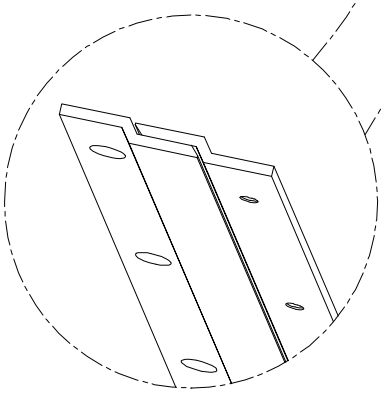

LIVING SPACES

A	Mirror		X1
B	Cleat Hanger		X2
C	Screw		4*40 X5
D	Wall plugs		6*40 X5
E	Screwdrivers (Not included)		X1

TORRINO MIRROR