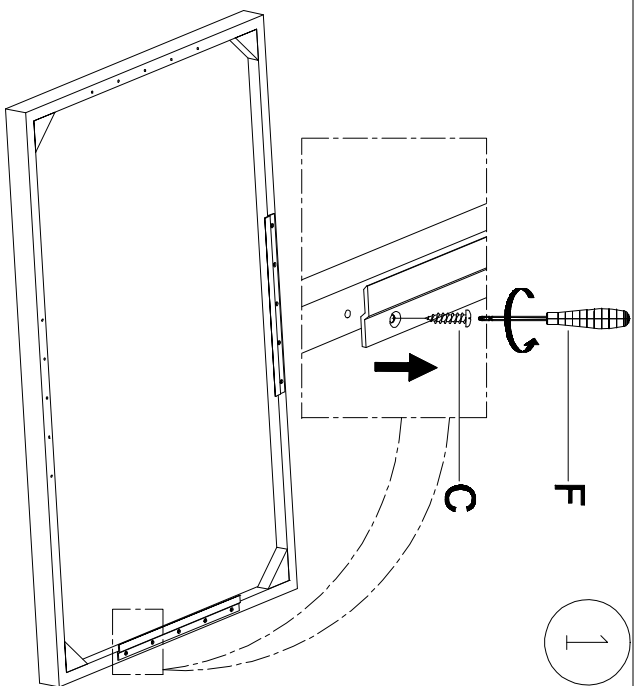

LIVING SPACES

A	Mirror		X1
B	Cleat Hanger		X2
C	Screw		4*40 X5
D	Wall plugs		6*40 X5
E	Screwdrivers (Not included)		X1

TORRINO MIRROR