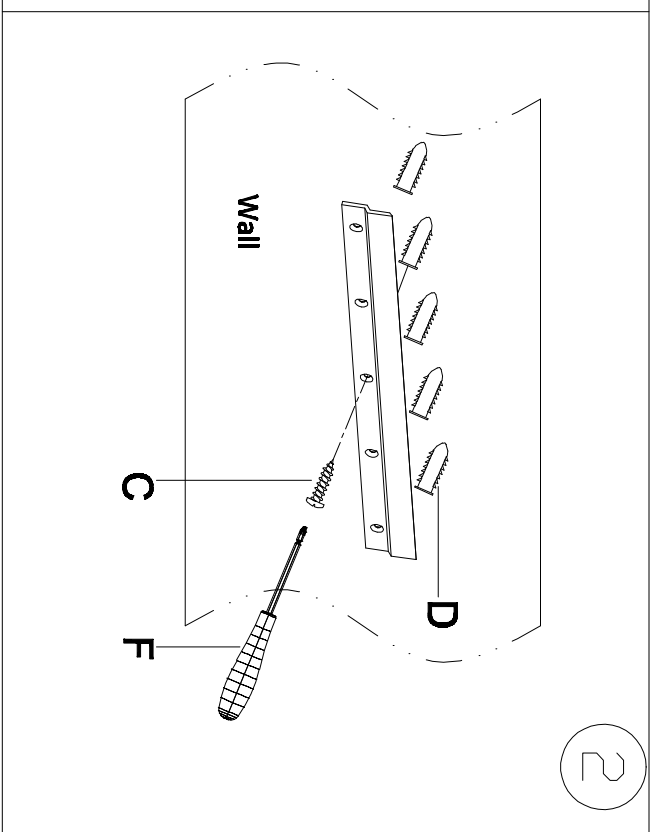

LIVING SPACES

A	Mirror		X1
B	Cleat Hanger		X2
C	Screw		4*40 X5
D	Wall plugs		6*40 X5
E	Screwdrivers (Not included)		X1

TORRINO MIRROR