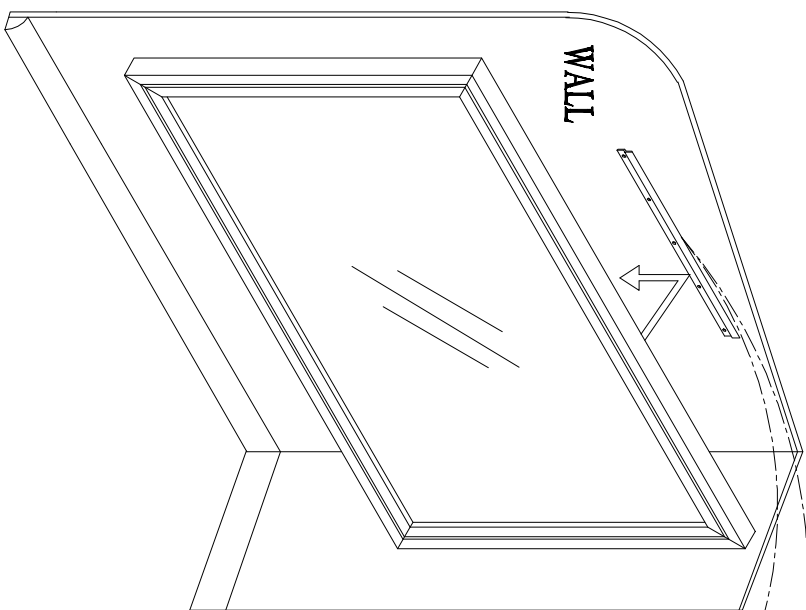

LIVING SPACES

A	Mirror		X1
B	Cleat Hanger		X2
C	Screw		4*40 X5
D	Wall plugs		6*40 X5
E	Screwdrivers (Not included)		X1

TORRINO MIRROR