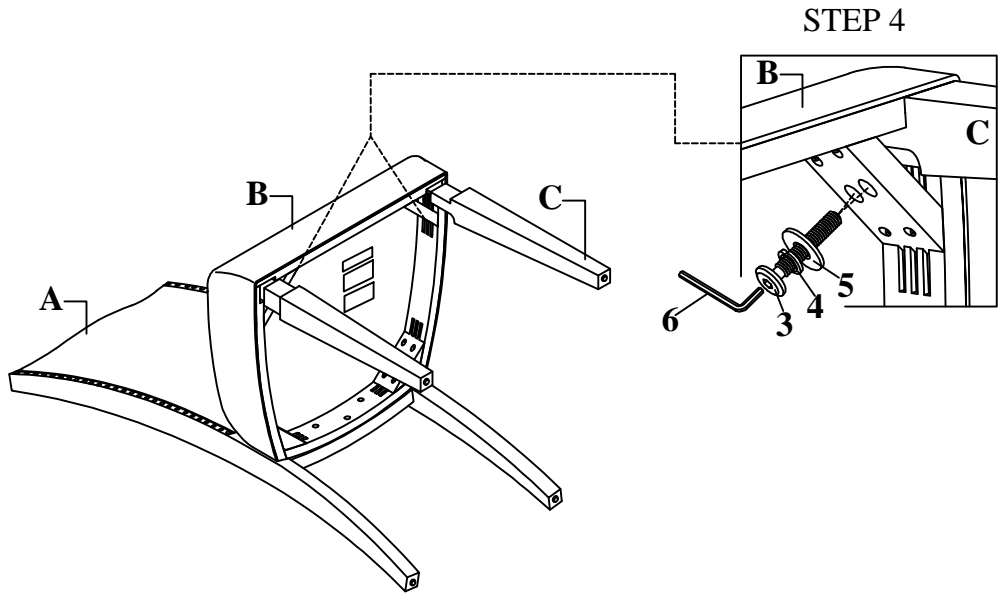

A	PD5506-63CB		x1
B	PD5506-63SE		x1
C	PD5506-63LG		x2
1	PD5506-63HD		x4 BOLT (1/4" x 75 mm)
2	PD5506-63HD		x2 BOLT (1/4" x 40 mm)
3	PD5506-63HD		x4 BOLT (1/4" x 60 mm)
4	PD5506-63HD		x10 LOCK WASHER (5/16" x 13 mm)
5	PD5506-63HD		x10 FLAT WASHER (5/16" x 19 mm)
6	PD5506-63HD		x1 ALLEN KEY (4 mm)

ELLIE

ASSEMBLY COMPLETED

286128 / D5506-63
WOOD DINING SIDE CHAIR
W/ UPH SEAT & BACK

WARNING:
ONLY
USE
THE
HAND
TOOLS
PROVIDED