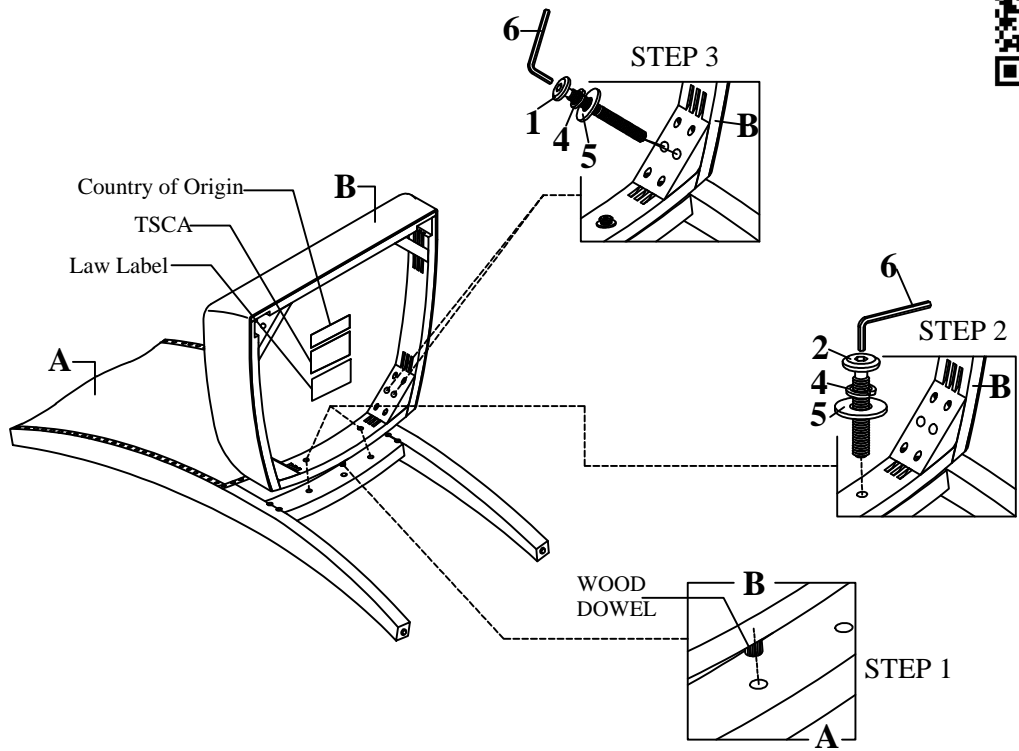

A	PD5506-63CB		x1
B	PD5506-63SE		x1
C	PD5506-63LG		x2
1	PD5506-63HD		x4 BOLT (1/4" x 75 mm)
2	PD5506-63HD		x2 BOLT (1/4" x 40 mm)
3	PD5506-63HD		x4 BOLT (1/4" x 60 mm)
4	PD5506-63HD		x10 LOCK WASHER (5/16" x 13 mm)
5	PD5506-63HD		x10 FLAT WASHER (5/16" x 19 mm)
6	PD5506-63HD		x1 ALLEN KEY (4 mm)

ELLIE

ASSEMBLY COMPLETED

286128 / D5506-63
WOOD DINING SIDE CHAIR
W/ UPH SEAT & BACK

WARNING:
ONLY
USE
THE
HAND
TOOLS
PROVIDED