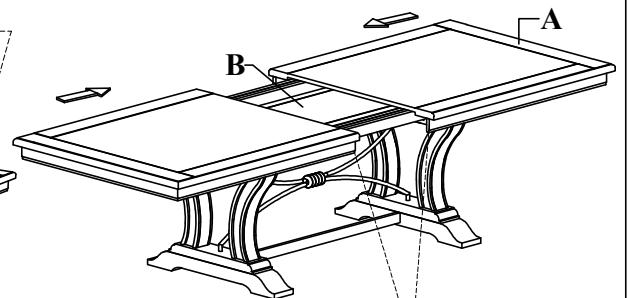

A	PD5506-21TP		x1
B	PD5506-21TL		x1
C	PD5506-21LG		x2
D	PD5506-21SR1		x1
E	PD5506-21SR2		x1
F	PD5506-21MB		x1
1	PD5506-21HD	 BOLT (5/16" x 75 mm)	x2
2	PD5506-21HD	 BOLT (1/4" x 40 mm)	x18
3	PD5506-21HD	 BOLT (1/4" x 20 mm)	x4
4	PD5506-21HD	 SCREW (4 x 50 mm)	x2
5	PD5506-21HD	 LOCK WASHER (5/16" x 13 mm)	x24
6	PD5506-21HD	 FLAT WASHER (5/16" x 19 mm)	x24
7	PD5506-21HD	 ALLEN KEY (4 mm)	x1

TOOLS REQUIRED (NOT PROVIDED):
PHILLIPS SCREW DRIVER 

ELLIE

286127 / D5506-21
 WOOD TRESTLE DINING TABLE

WARNING:
 ONLY USE THE HAND
 TOOLS PROVIDED