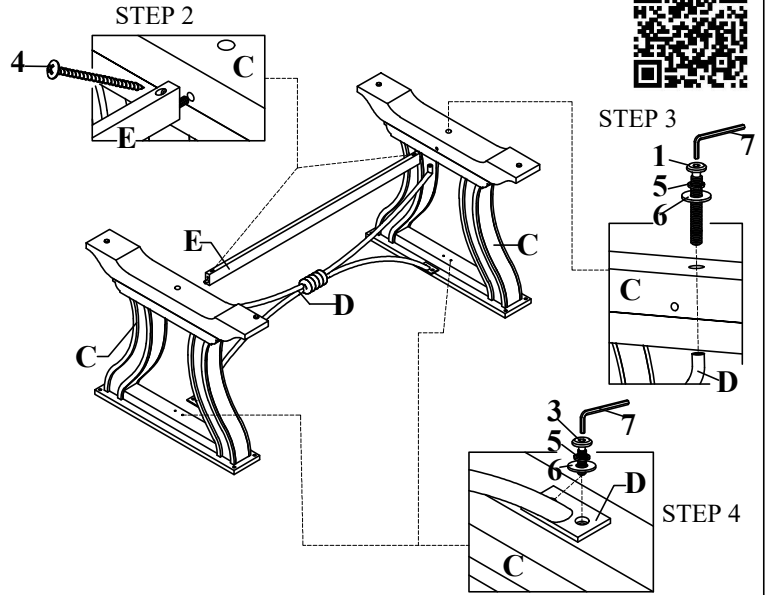

A	PD5506-21TP		x1
B	PD5506-21TL		x1
C	PD5506-21LG		x2
D	PD5506-21SR1		x1
E	PD5506-21SR2		x1
F	PD5506-21MB		x1
1	PD5506-21HD	 BOLT (5/16" x 75 mm)	x2
2	PD5506-21HD	 BOLT (1/4" x 40 mm)	x18
3	PD5506-21HD	 BOLT (1/4" x 20 mm)	x4
4	PD5506-21HD	 SCREW (4 x 50 mm)	x2
5	PD5506-21HD	 LOCK WASHER (5/16" x 13 mm)	x24
6	PD5506-21HD	 FLAT WASHER (5/16" x 19 mm)	x24
7	PD5506-21HD	 ALLEN KEY (4 mm)	x1

TOOLS REQUIRED (NOT PROVIDED):
PHILLIPS SCREW DRIVER 

ELLIE

286127 / D5506-21
 WOOD TRESTLE DINING TABLE

WARNING:
 ONLY USE THE HAND
 TOOLS PROVIDED