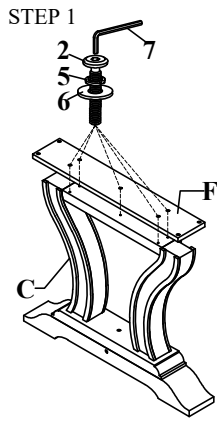

A	PD5506-21TP		x1
B	PD5506-21TL		x1
C	PD5506-21LG		x2
D	PD5506-21SR1		x1
E	PD5506-21SR2		x1
F	PD5506-21MB		x1
1	PD5506-21HD	 BOLT (5/16" x 75 mm)	x2
2	PD5506-21HD	 BOLT (1/4" x 40 mm)	x18
3	PD5506-21HD	 BOLT (1/4" x 20 mm)	x4
4	PD5506-21HD	 SCREW (4 x 50 mm)	x2
5	PD5506-21HD	 LOCK WASHER (5/16" x 13 mm)	x24
6	PD5506-21HD	 FLAT WASHER (5/16" x 19 mm)	x24
7	PD5506-21HD	 ALLEN KEY (4 mm)	x1

TOOLS REQUIRED (NOT PROVIDED):
PHILLIPS SCREW DRIVER 

ELLIE

286127 / D5506-21
 WOOD TRESTLE DINING TABLE

WARNING:
 ONLY USE THE HAND
 TOOLS PROVIDED