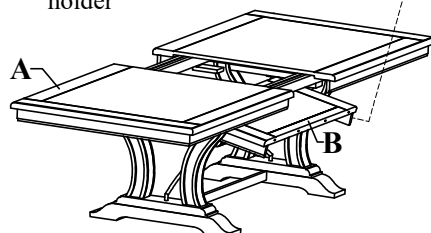

A	PD5506-21TP		x1
B	PD5506-21TL		x1
C	PD5506-21LG		x2
D	PD5506-21SR1		x1
E	PD5506-21SR2		x1
F	PD5506-21MB		x1
1	PD5506-21HD	 BOLT (5/16" x 75 mm)	x2
2	PD5506-21HD	 BOLT (1/4" x 40 mm)	x18
3	PD5506-21HD	 BOLT (1/4" x 20 mm)	x4
4	PD5506-21HD	 SCREW (4 x 50 mm)	x2
5	PD5506-21HD	 LOCK WASHER (5/16" x 13 mm)	x24
6	PD5506-21HD	 FLAT WASHER (5/16" x 19 mm)	x24
7	PD5506-21HD	 ALLEN KEY (4 mm)	x1

TOOLS REQUIRED (NOT PROVIDED):
PHILLIPS SCREW DRIVER 

ELLIE

286127 / D5506-21
 WOOD TRESTLE DINING TABLE

WARNING:
 ONLY USE THE HAND
 TOOLS PROVIDED