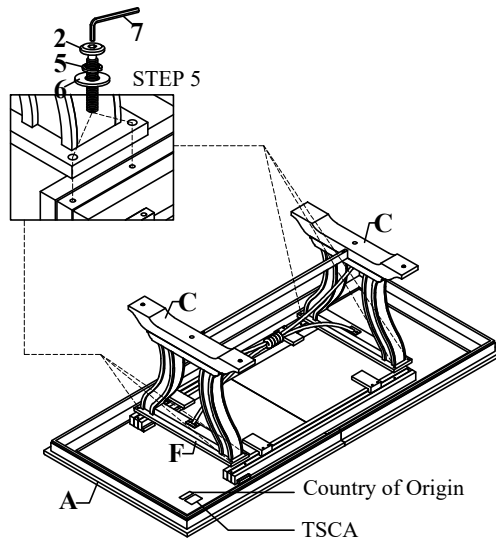

A	PD5506-21TP		x1
B	PD5506-21TL		x1
C	PD5506-21LG		x2
D	PD5506-21SR1		x1
E	PD5506-21SR2		x1
F	PD5506-21MB		x1
1	PD5506-21HD	 BOLT (5/16" x 75 mm)	x2
2	PD5506-21HD	 BOLT (1/4" x 40 mm)	x18
3	PD5506-21HD	 BOLT (1/4" x 20 mm)	x4
4	PD5506-21HD	 SCREW (4 x 50 mm)	x2
5	PD5506-21HD	 LOCK WASHER (5/16" x 13 mm)	x24
6	PD5506-21HD	 FLAT WASHER (5/16" x 19 mm)	x24
7	PD5506-21HD	 ALLEN KEY (4 mm)	x1

TOOLS REQUIRED (NOT PROVIDED):
PHILLIPS SCREW DRIVER 

ELLIE

286127 / D5506-21
 WOOD TRESTLE DINING TABLE

WARNING:
 ONLY USE THE HAND
 TOOLS PROVIDED