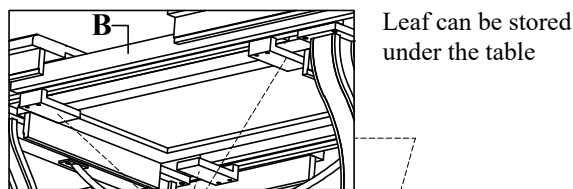

TOOLS REQUIRED (NOT PROVIDED):
PHILLIPS SCREW DRIVER 

ELLIE

286127 / D5506-21
 WOOD TRESTLE DINING TABLE

WARNING:
 ONLY USE THE HAND
 TOOLS PROVIDED