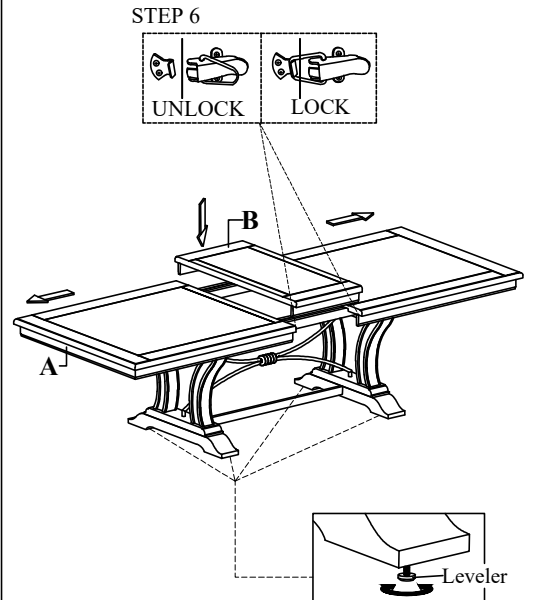

A	PD5506-21TP		x1
B	PD5506-21TL		x1
C	PD5506-21LG		x2
D	PD5506-21SR1		x1
E	PD5506-21SR2		x1
F	PD5506-21MB		x1
1	PD5506-21HD	 BOLT (5/16" x 75 mm)	x2
2	PD5506-21HD	 BOLT (1/4" x 40 mm)	x18
3	PD5506-21HD	 BOLT (1/4" x 20 mm)	x4
4	PD5506-21HD	 SCREW (4 x 50 mm)	x2
5	PD5506-21HD	 LOCK WASHER (5/16" x 13 mm)	x24
6	PD5506-21HD	 FLAT WASHER (5/16" x 19 mm)	x24
7	PD5506-21HD	 ALLEN KEY (4 mm)	x1

TOOLS REQUIRED (NOT PROVIDED):
PHILLIPS SCREW DRIVER 

ELLIE

286127 / D5506-21
 WOOD TRESTLE DINING TABLE

WARNING:
 ONLY USE THE HAND
 TOOLS PROVIDED