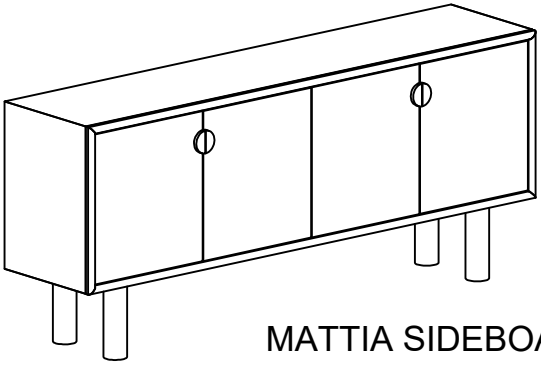

A	Bolts	M8x20	 x 16
B	Lock washer	8.5mm	 x 16
C	Flat washer	9.5mm	 x 16
D	Key	K4	 x 1
E	Tipping Hardware		 x 2

MATTIA SIDEBORD