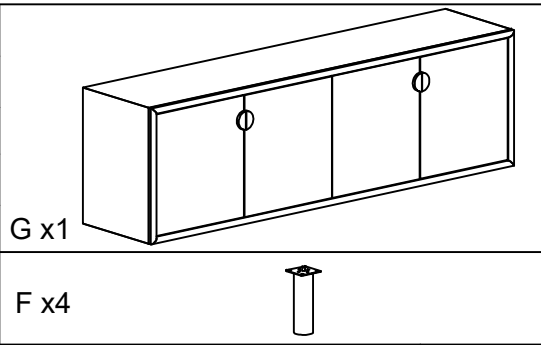

A	Bolts	M8x20	 x 16
B	Lock washer	8.5mm	 x 16
C	Flat washer	9.5mm	 x 16
D	Key	K4	 x 1
E	Tipping Hardware		 x 2

MATTIA SIDEBORD