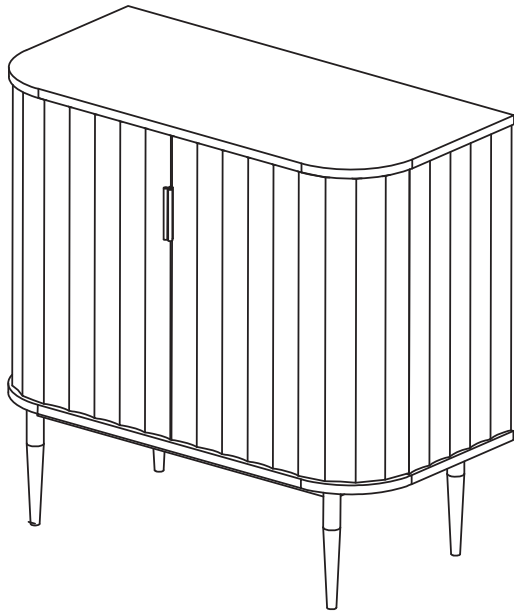

LIVING SPACES

QUINN WHITE WINE CABINET

SD2101-1CB / 284932

QUINN WHITE WINE CABINET

PART LIST

A	SD2101-1CB-A		X1
B	SD2101-1CB-B		X2
C	SD2101-1CB-C		X2
D	SD2101-1CB-D		X1
E	SD2101-1CB-E		X1
F	SD2101-1CB-F	 Allen bolt Ø1/4"x 5/8"mm / L	x10
G	SD2101-1CB-G	 Flat washer Ø1/4" x Ø16 x 1mm / L	x10
H	SD2101-1CB-H	 Allen key 4m/m	x1

1

2

3

4

5

Anti-tip kit Hardware Illustration

<p>x 4</p>  <p>Screw Ø4 x 15m/mL</p>	<p>x 4</p>  <p>Screw Ø4 x 35m/mL</p>	<p>x 4</p>  <p>Plastic wall screw</p>	<p>x 4</p>  <p>Bracket</p>	<p>x 2</p>  <p>Strap</p>
---	---	--	---	---