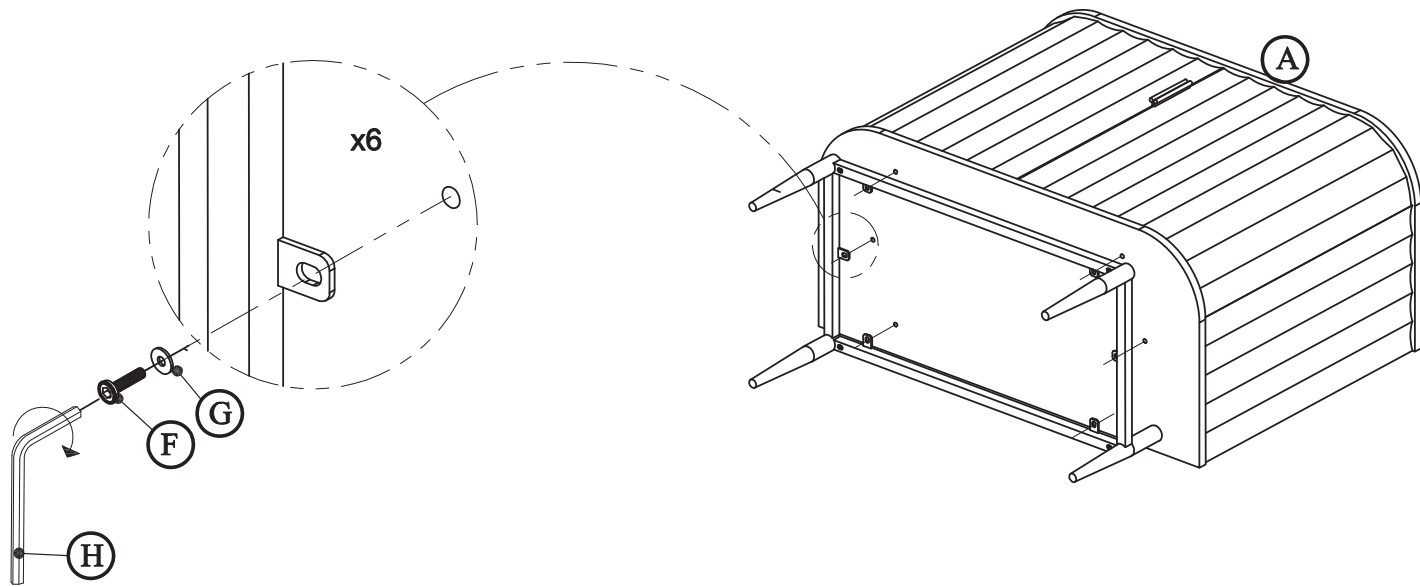

LIVING SPACES

QUINN WHITE WINE CABINET

SD2101-1CB / 284932

QUINN WHITE WINE CABINET

PART LIST

A	SD2101-1CB-A		X1
B	SD2101-1CB-B		X2
C	SD2101-1CB-C		X2
D	SD2101-1CB-D		X1
E	SD2101-1CB-E		X1
F	SD2101-1CB-F	 Allen bolt Ø1/4"x 5/8"mm / L	x10
G	SD2101-1CB-G	 Flat washer Ø1/4" x Ø16 x 1mm / L	x10
H	SD2101-1CB-H	 Allen key 4m/m	x1

1

2

3

4

5

Anti-tip kit Hardware Illustration

<p>x 4</p>  <p>Screw Ø4 x 15m/mL</p>	<p>x 4</p>  <p>Screw Ø4 x 35m/mL</p>	<p>x 4</p>  <p>Plastic wall screw</p>	<p>x 4</p>  <p>Bracket</p>	<p>x 2</p>  <p>Strap</p>
---	---	--	---	---