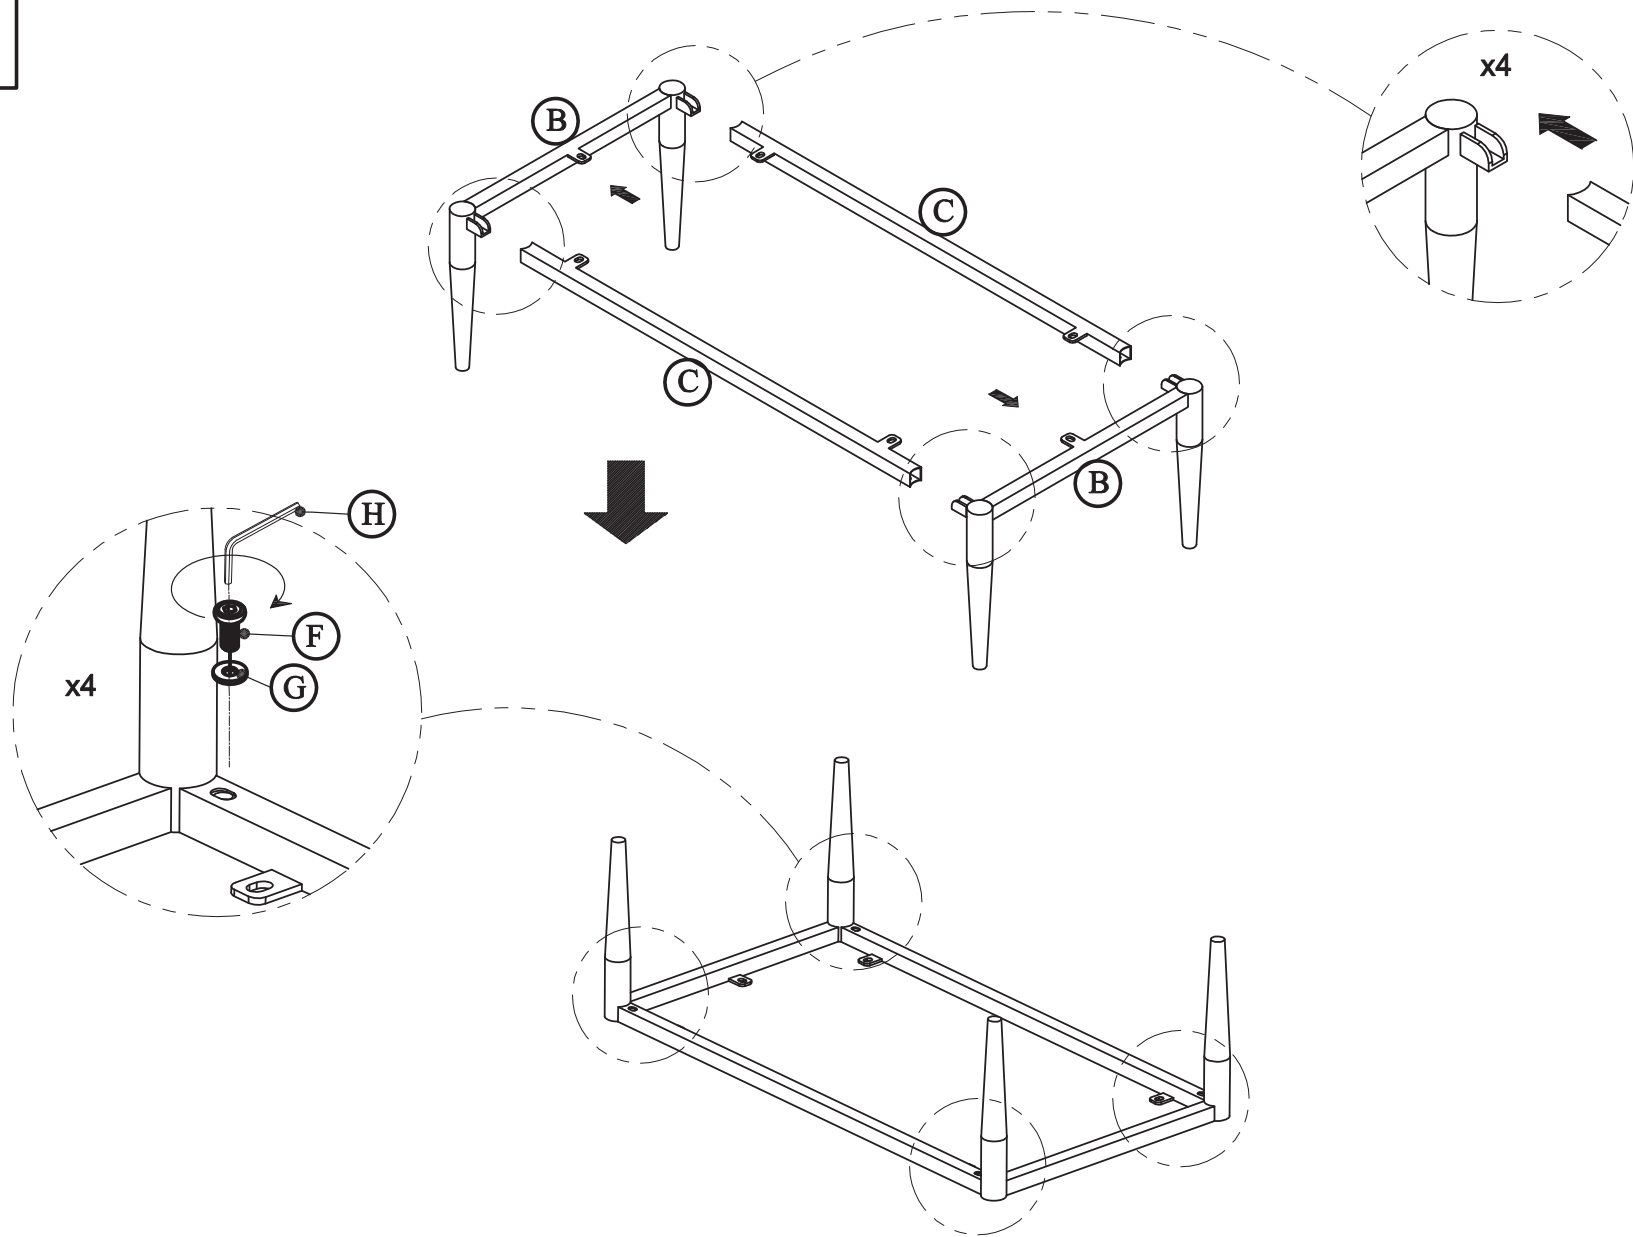

LIVING SPACES

QUINN WHITE WINE CABINET

SD2101-1CB / 284932

QUINN WHITE WINE CABINET

PART LIST

A	SD2101-1CB-A		X1
B	SD2101-1CB-B		X2
C	SD2101-1CB-C		X2
D	SD2101-1CB-D		X1
E	SD2101-1CB-E		X1
F	SD2101-1CB-F	 Allen bolt Ø1/4"x 5/8"mm / L	x10
G	SD2101-1CB-G	 Flat washer Ø1/4" x Ø16 x 1mm / L	x10
H	SD2101-1CB-H	 Allen key 4m/m	x1

1

2

3

4

5

Anti-tip kit Hardware Illustration

<p>x 4</p>  <p>Screw Ø4 x 15m/mL</p>	<p>x 4</p>  <p>Screw Ø4 x 35m/mL</p>	<p>x 4</p>  <p>Plastic wall screw</p>	<p>x 4</p>  <p>Bracket</p>	<p>x 2</p>  <p>Strap</p>
---	---	--	---	---