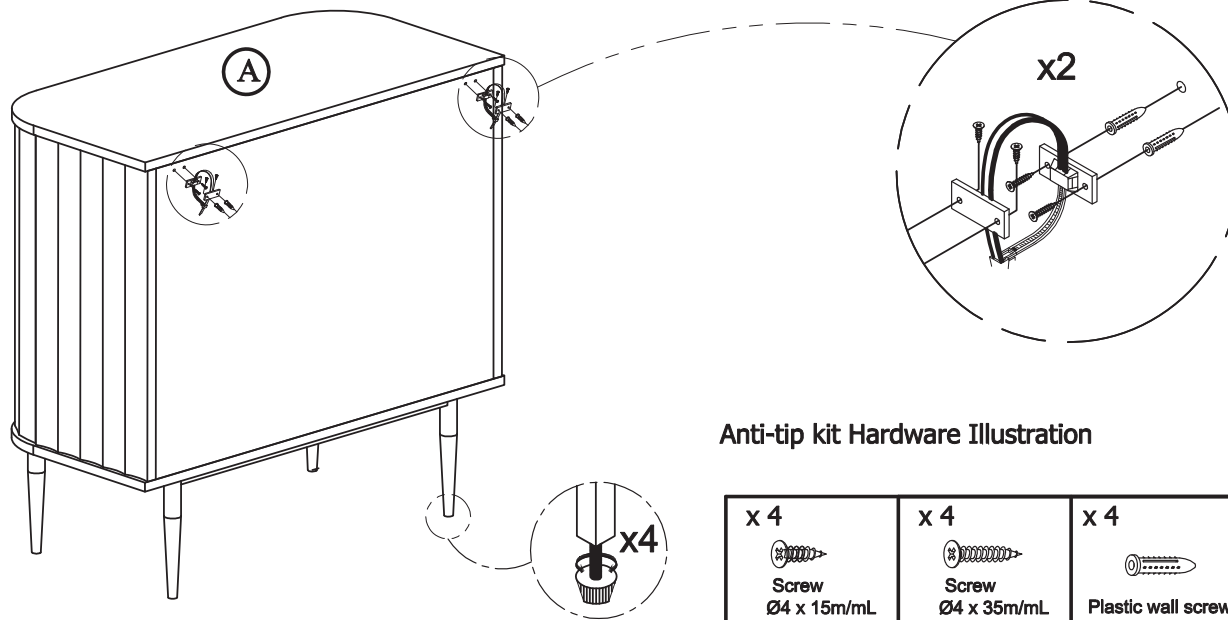

LIVING SPACES

QUINN WHITE WINE CABINET

SD2101-1CB / 284932

QUINN WHITE WINE CABINET

PART LIST

A	SD2101-1CB-A		X1
B	SD2101-1CB-B		X2
C	SD2101-1CB-C		X2
D	SD2101-1CB-D		X1
E	SD2101-1CB-E		X1
F	SD2101-1CB-F	 Allen bolt Ø1/4"x 5/8"mm / L	x10
G	SD2101-1CB-G	 Flat washer Ø1/4" x Ø16 x 1mm / L	x10
H	SD2101-1CB-H	 Allen key 4m/m	x1

1

2

3

4

5

Anti-tip kit Hardware Illustration

<p>x 4</p>  <p>Screw Ø4 x 15m/mL</p>	<p>x 4</p>  <p>Screw Ø4 x 35m/mL</p>	<p>x 4</p>  <p>Plastic wall screw</p>	<p>x 4</p>  <p>Bracket</p>	<p>x 2</p>  <p>Strap</p>
---	---	--	---	---