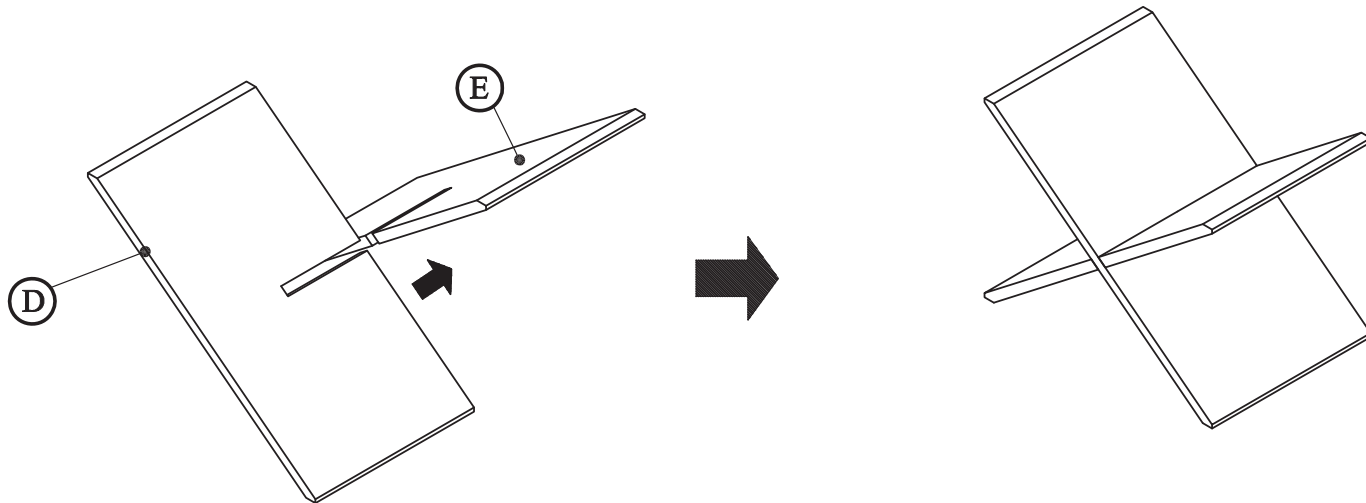

LIVING SPACES

QUINN WHITE WINE CABINET

SD2101-1CB / 284932

QUINN WHITE WINE CABINET

PART LIST

A	SD2101-1CB-A		X1
B	SD2101-1CB-B		X2
C	SD2101-1CB-C		X2
D	SD2101-1CB-D		X1
E	SD2101-1CB-E		X1
F	SD2101-1CB-F	 Allen bolt Ø1/4"x 5/8"mm / L	x10
G	SD2101-1CB-G	 Flat washer Ø1/4" x Ø16 x 1mm / L	x10
H	SD2101-1CB-H	 Allen key 4m/m	x1

1

2

3

4

5

Anti-tip kit Hardware Illustration

<p>x 4</p>  <p>Screw Ø4 x 15m/mL</p>	<p>x 4</p>  <p>Screw Ø4 x 35m/mL</p>	<p>x 4</p>  <p>Plastic wall screw</p>	<p>x 4</p>  <p>Bracket</p>	<p>x 2</p>  <p>Strap</p>
---	---	--	---	---