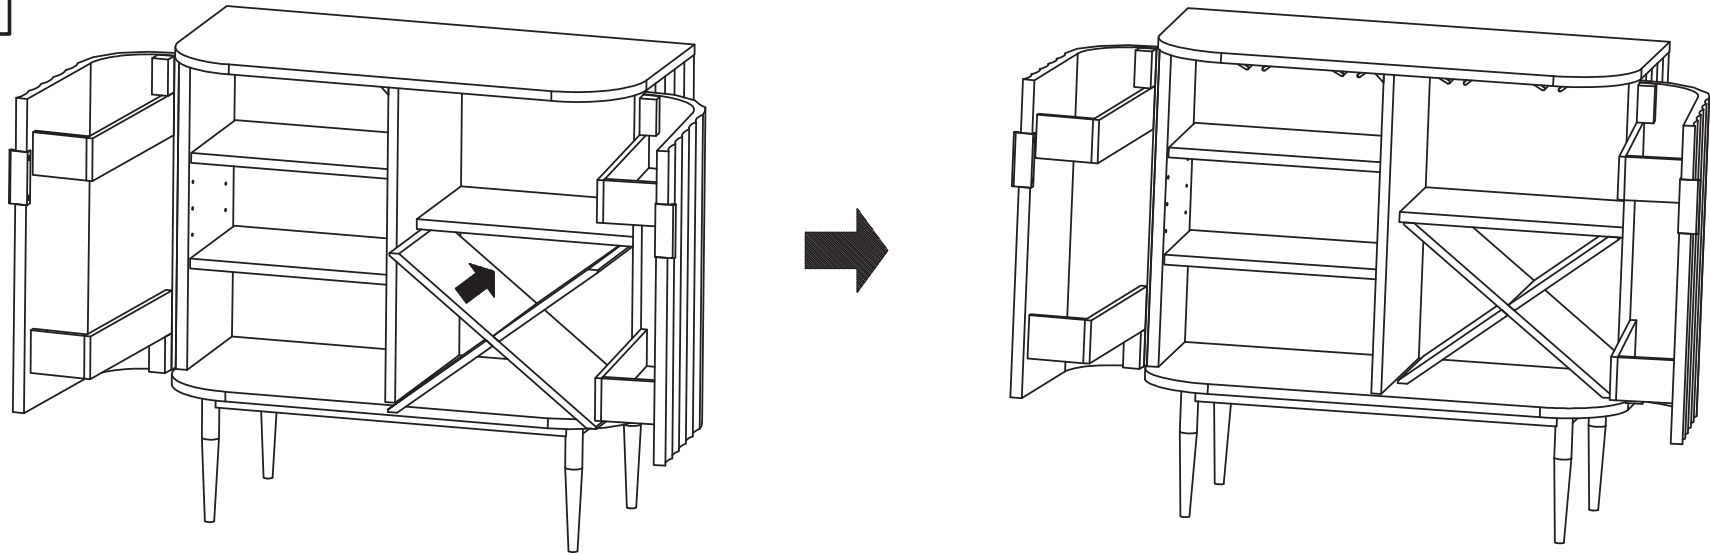

LIVING SPACES

QUINN WHITE WINE CABINET

SD2101-1CB / 284932

QUINN WHITE WINE CABINET

PART LIST

A	SD2101-1CB-A		X1
B	SD2101-1CB-B		X2
C	SD2101-1CB-C		X2
D	SD2101-1CB-D		X1
E	SD2101-1CB-E		X1
F	SD2101-1CB-F	 Allen bolt Ø1/4"x 5/8"mm / L	x10
G	SD2101-1CB-G	 Flat washer Ø1/4" x Ø16 x 1mm / L	x10
H	SD2101-1CB-H	 Allen key 4m/m	x1

1

2

3

4

5

Anti-tip kit Hardware Illustration

<p>x 4</p>  <p>Screw Ø4 x 15m/mL</p>	<p>x 4</p>  <p>Screw Ø4 x 35m/mL</p>	<p>x 4</p>  <p>Plastic wall screw</p>	<p>x 4</p>  <p>Bracket</p>	<p>x 2</p>  <p>Strap</p>
---	---	--	---	---