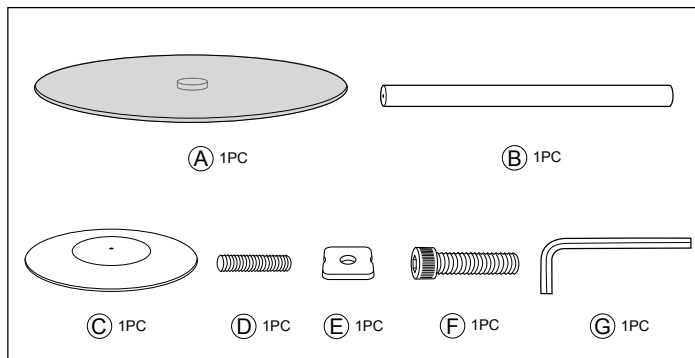

## Assembly Instructions AVA 36" Bistro Table

11.2.20 so

PLEASE NOTE: Check that you have received all components and hardware before assembling. If you are missing any parts, contact your retailer.

During assembly, hand tighten screws only. When the screws are in place, tighten completely.