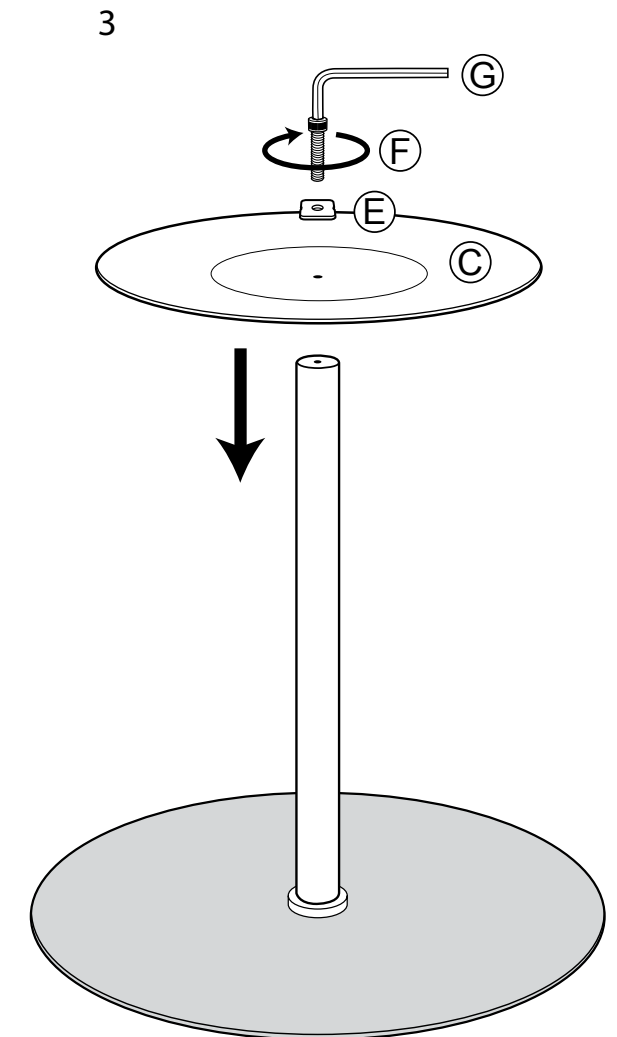

## Assembly Instructions AVA 36" Bistro Table

11.2.20 so

PLEASE NOTE: Check that you have received all components and hardware before assembling. If you are missing any parts, contact your retailer.

During assembly, hand tighten screws only. When the screws are in place, tighten completely.