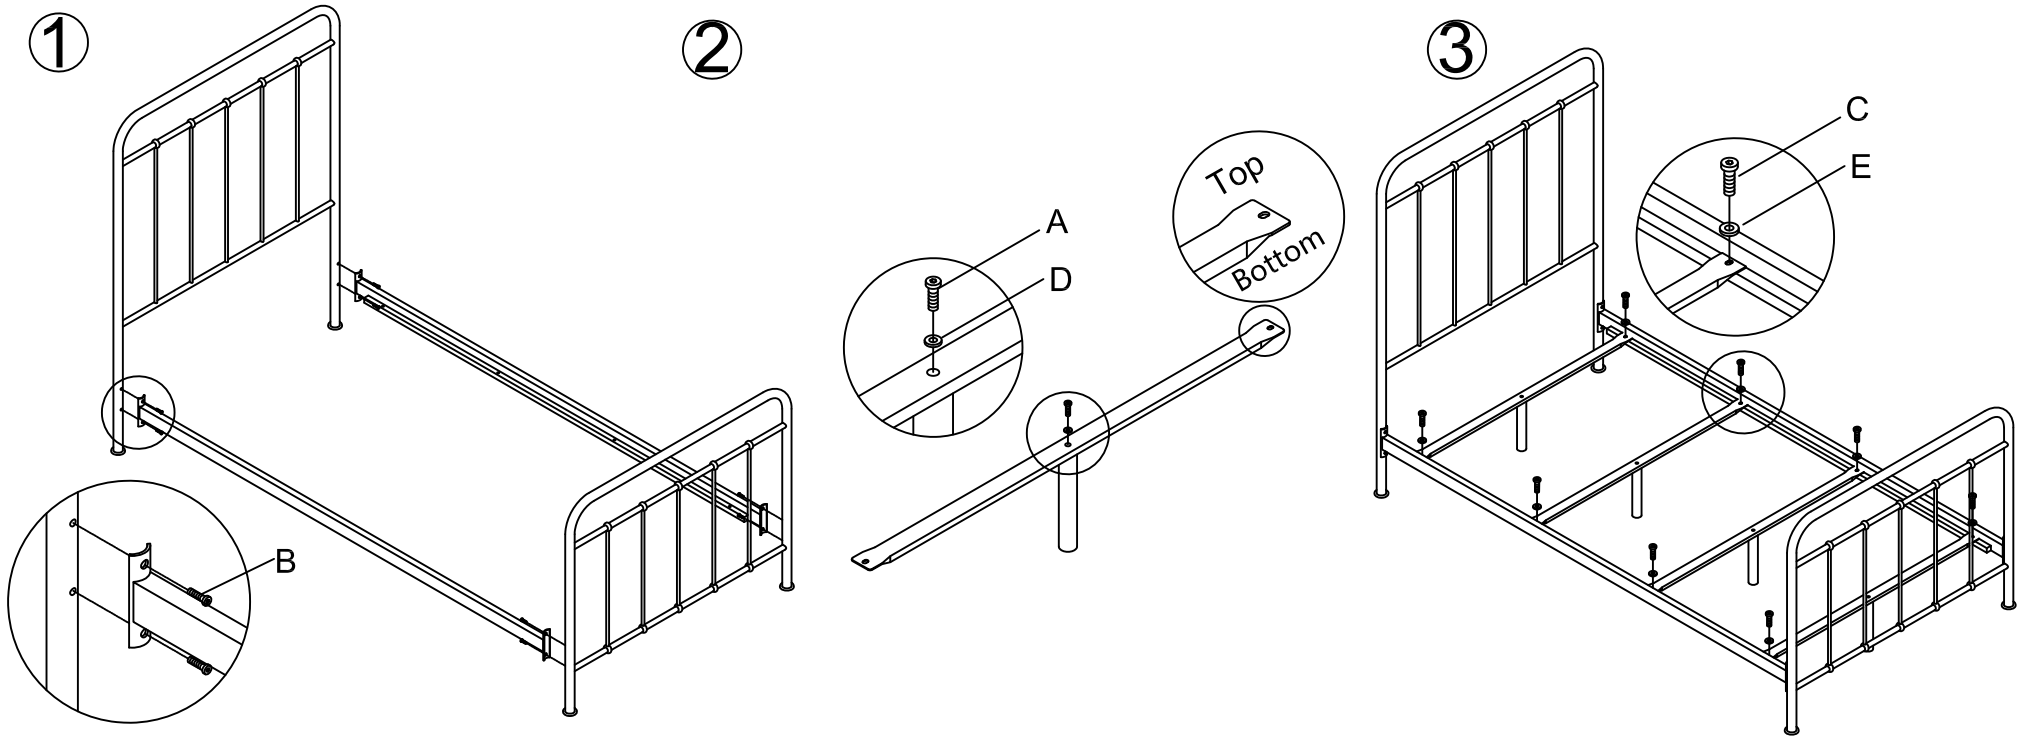

LIVING SPACES

KYRIE METAL BED TWIN/FULL ASSEMBLY INSTRUCTIONS

A	B	C	D	E	F	G
5/16**1-1/4"	5/16**3/4"	1/4**5/8"	5/16"	1/4"	5mm	4mm
4PCS	8PCS	8PCS	4PCS	8PCS	1PCS	1PCS