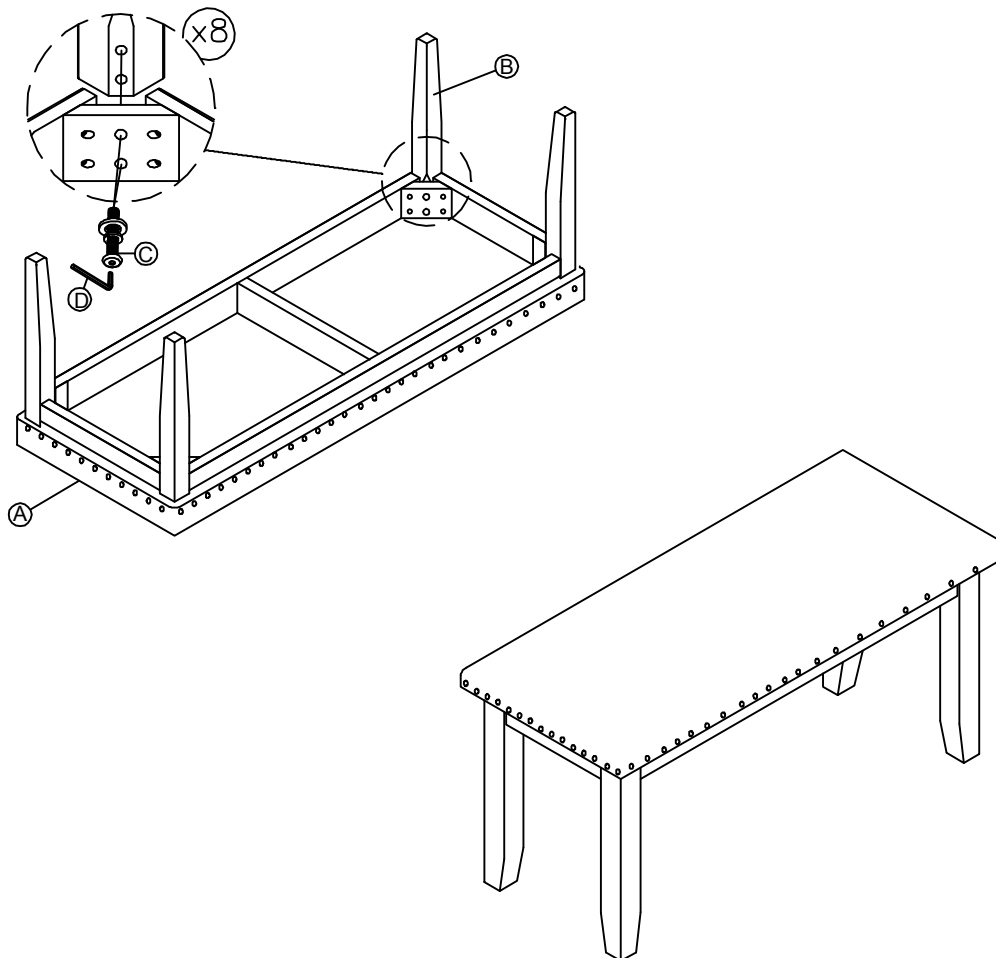

ASSEMBLY INSTRUCTIONS
INSTRUCCIONES

2323DGY-BENCH BENCH
2323DGY-BENCH BANCA

PARTS LIST

No.	DESCRIPTION	Q'TY
A	SEAT 	1pc/pieza
B	LEG 	2pcs/piezas

HARDWARE LIST

No.	DESCRIPTION	Q'TY
C	BOLT Φ1/4"*20*2-1/2" 	8pcs/piezas
D	ALLEN KEY 1/4"*2-1/4"L 	1pcs/pieza

DO NOT TIGHTEN SCREWS UNTIL COMPLETELY ASSEMBLED !
NO APRETAR LOS TORNILLOS HASTA ARMAR COMPLETAMENTE