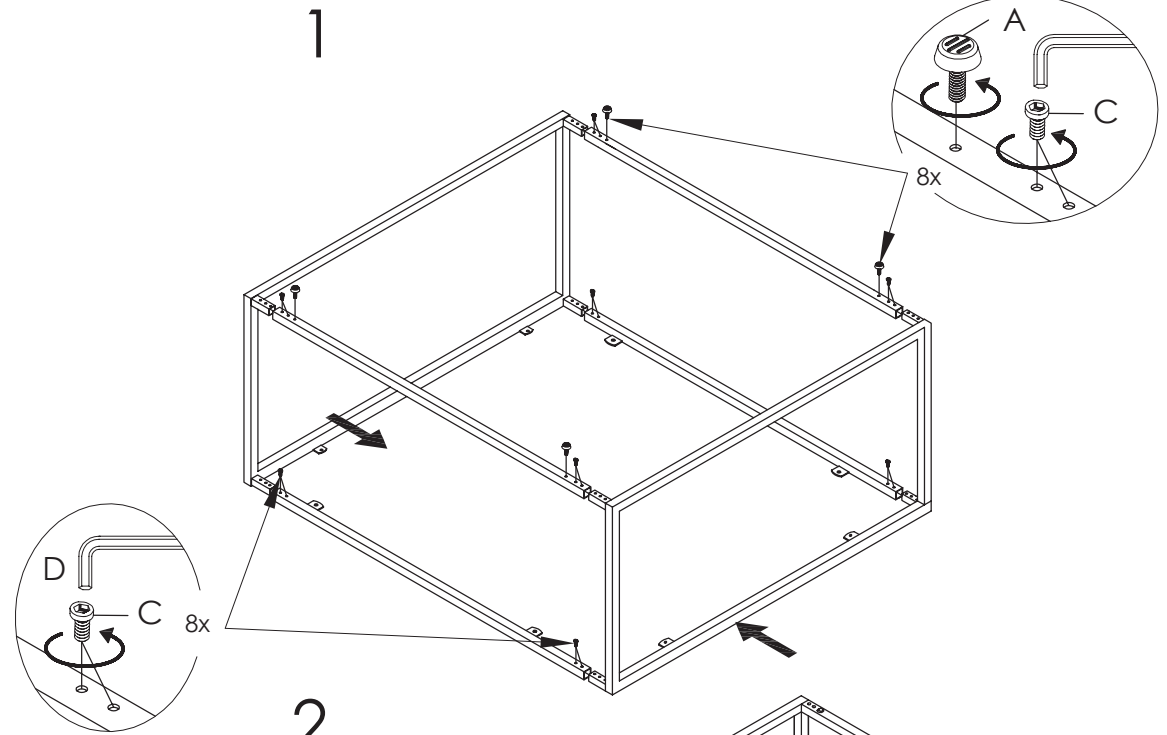

Assembly Instructions

TERESA Square Coffee Table

PLEASE NOTE: Check that you have received all components and hardware before assembling. If you are missing any parts, contact your retailer.

A (4 pcs)
M6 X 35mm

B (8 pcs)
M6 x 20mm

C (16 pcs)
M6 x 10mm

D (1 pc)
M4mm

E (8 pcs)
M6 x 18mm

During assembly, hand tighten screws only. When all screws are in place, then tighten completely.