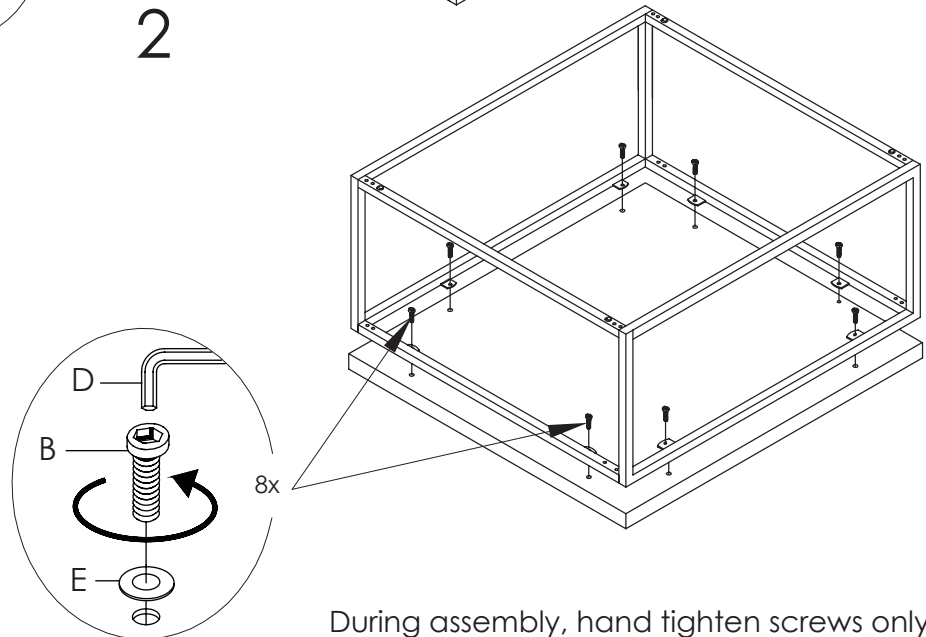

Assembly Instructions

TERESA Square Coffee Table

PLEASE NOTE: Check that you have received all components and hardware before assembling. If you are missing any parts, contact your retailer.

A (4 pcs)
M6 X 35mm

B (8 pcs)
M6 x 20mm

C (16 pcs)
M6 x 10mm

D (1 pc)
M4mm

E (8 pcs)
M6 x 18mm

During assembly, hand tighten screws only. When all screws are in place, then tighten completely.