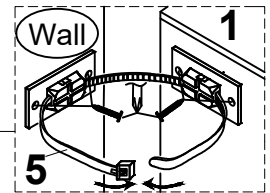

SHELF CLIP WITH SCREW

**LEVEL ME**

**ADJUSTABLE SHELF**

282670  
D5333-14 BUFFET

Not provided

NOTE:  
THE TABLE OR CASE SHOULD BE LOCKED IN POSITION  
AND LEVELLED USING A SPIRIT LEVEL. (SPIRIT LEVEL NOT INCLUDED)