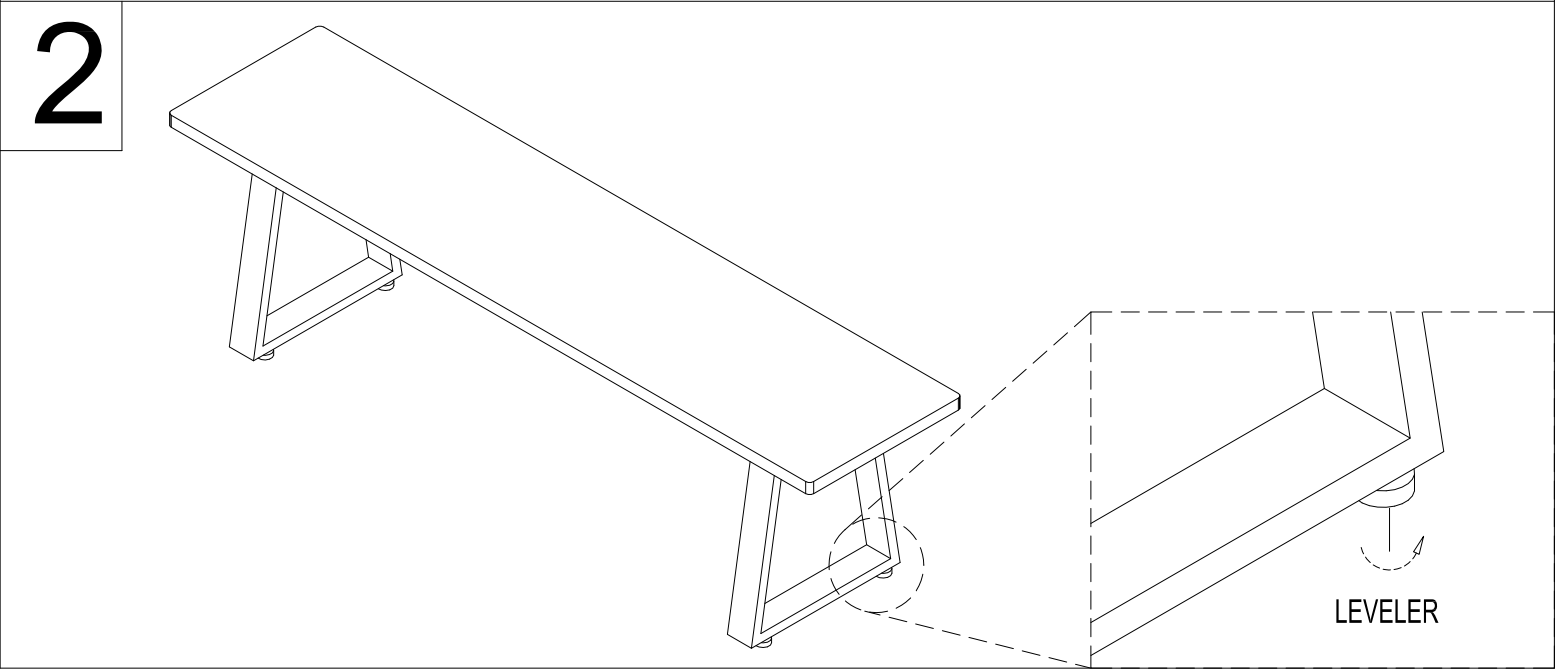

LIVING SPACES

A	JRR2103.2-A		x 1
B	JRR2103.2-B		x 2
C	JRR2103.2-C	 M8 x 35	x 8
D	JRR2103.2-D	 Dia 16/9 x 1	x 8

282655
ACE OUTDOOR DINING BENCH

LEVELER