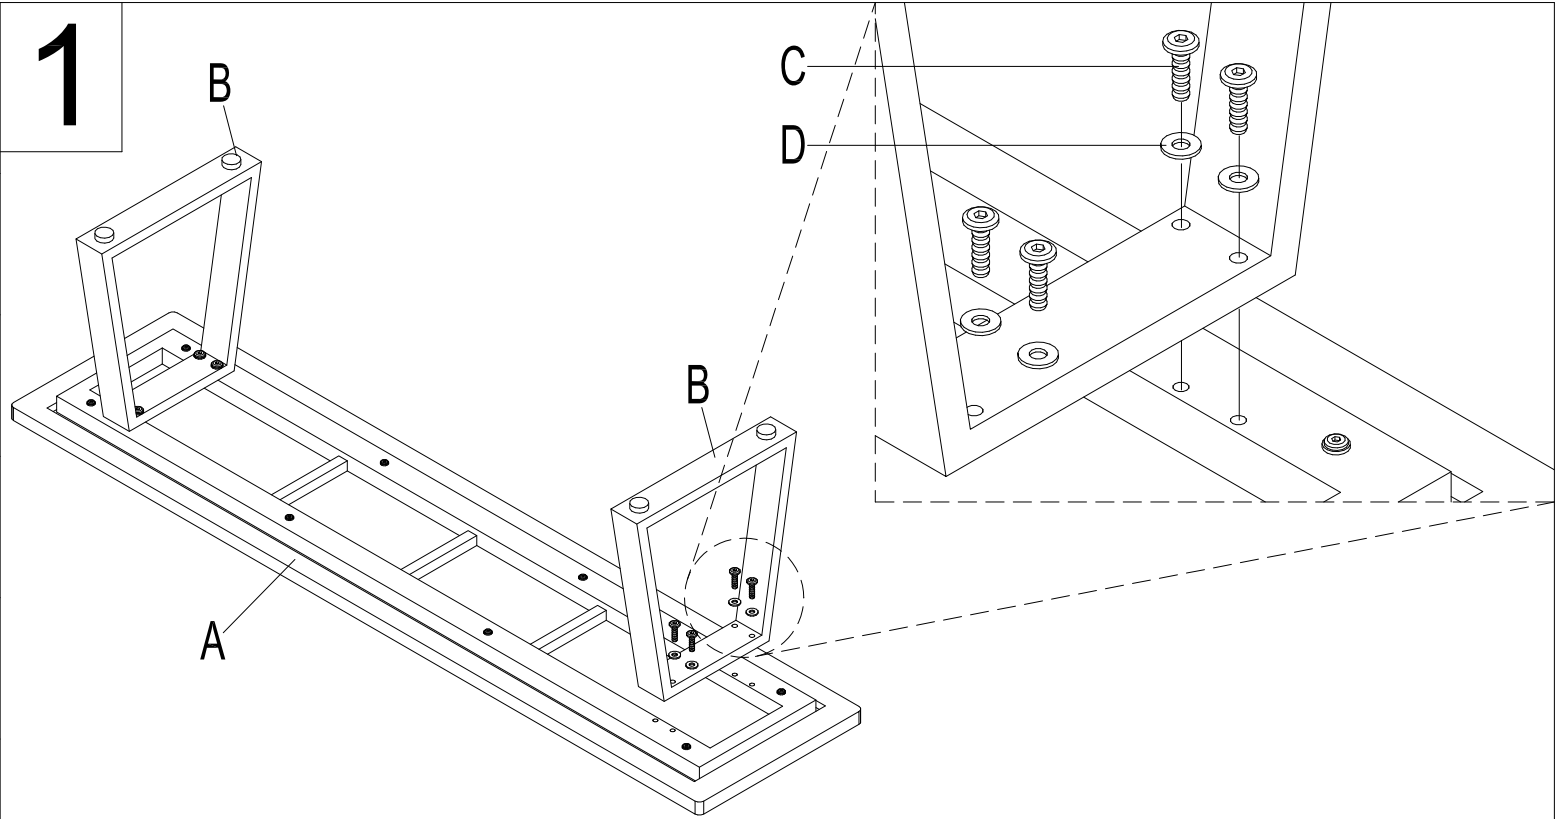

LIVING SPACES

A	JRR2103.2-A		x 1
B	JRR2103.2-B		x 2
C	JRR2103.2-C	 M8 x 35	x 8
D	JRR2103.2-D	 Dia 16/9 x 1	x 8

282655
ACE OUTDOOR DINING BENCH

LEVELER