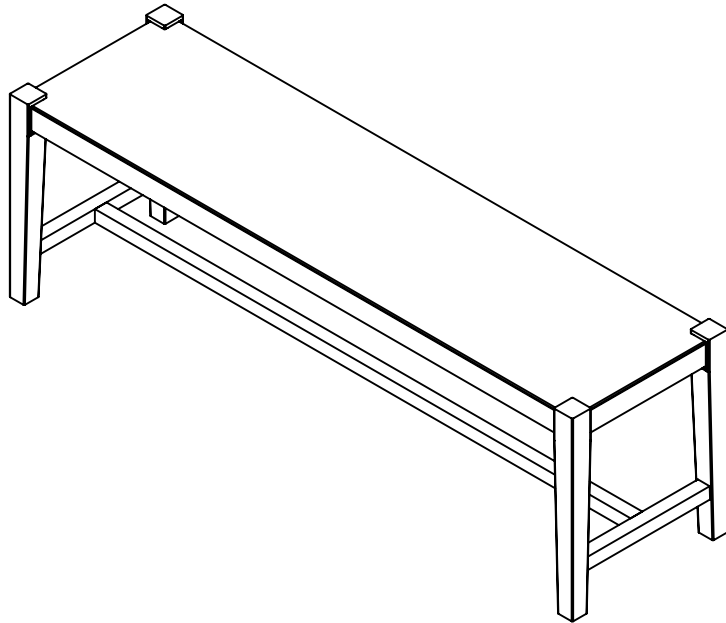

LIVING SPACES

CASPIAN GREY OUTDOOR BENCH

282653

CASPIAN GREY OUTDOOR BENCH

PART LIST

A		x1
B		x2
C		x2
D		x2
E		x1
F	 M6x50	x8
G	 M8	x8
H	 M6x40	x2
I		x2
J	 M4x50	x4

1

2