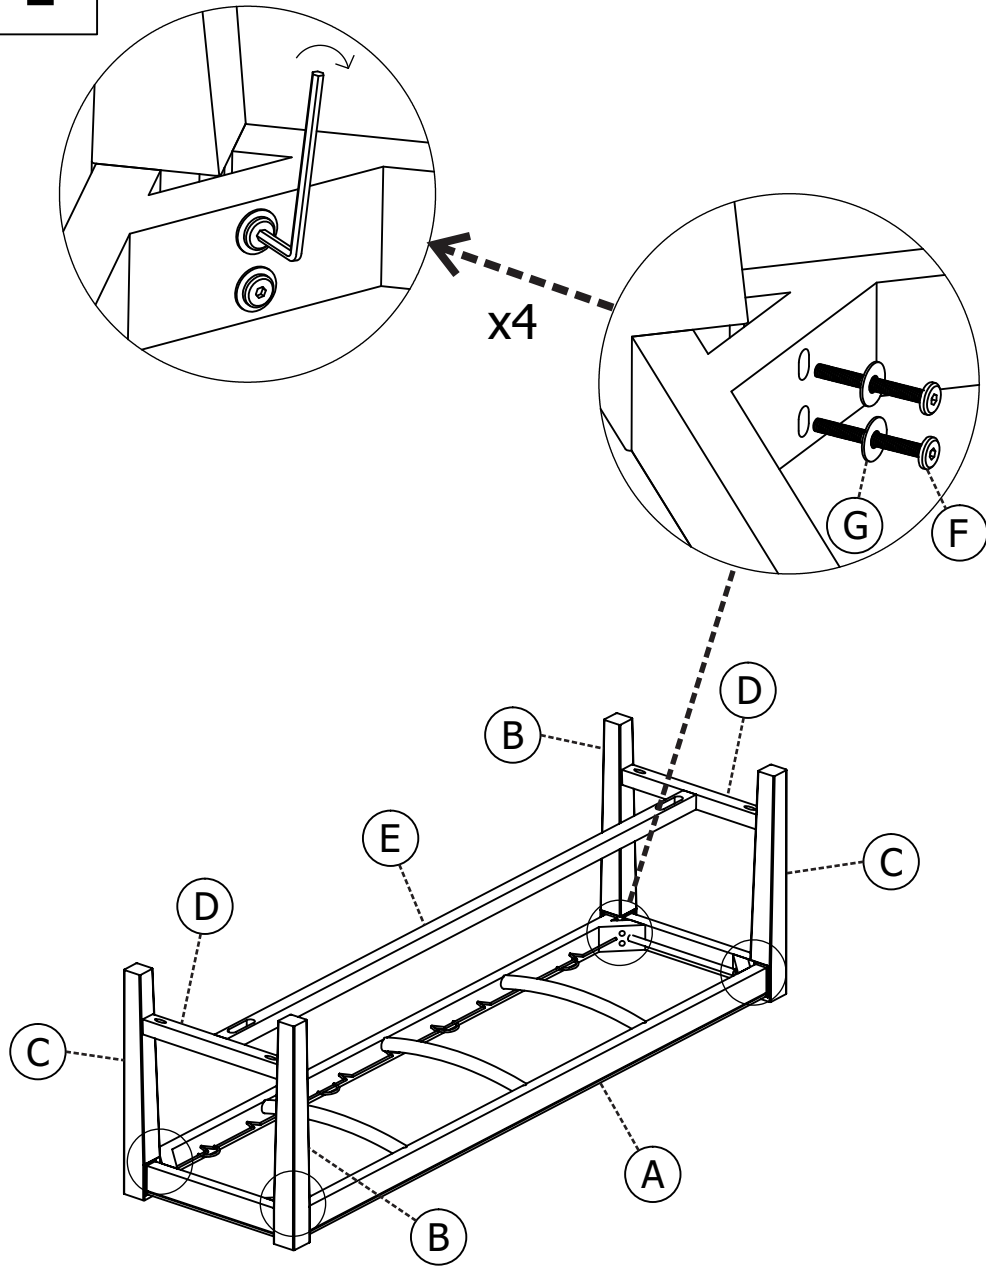

LIVING SPACES

CASPIAN GREY OUTDOOR BENCH

282653

CASPIAN GREY OUTDOOR BENCH

PART LIST

A		x1
B		x2
C		x2
D		x2
E		x1
F	 M6x50	x8
G	 M8	x8
H	 M6x40	x2
I		x2
J	 M4x50	x4

1

2

3

4