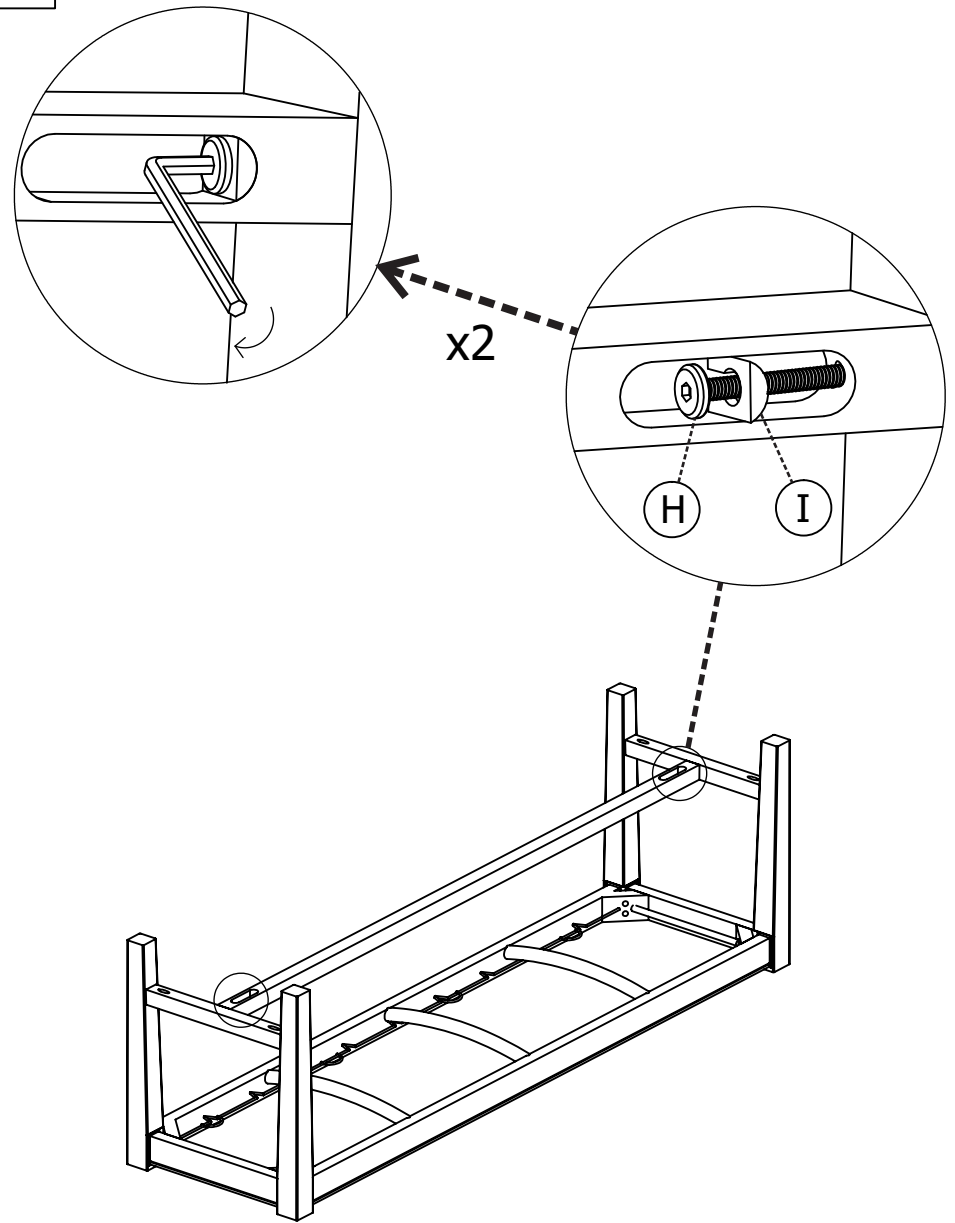

LIVING SPACES

CASPIAN GREY OUTDOOR BENCH

282653

CASPIAN GREY OUTDOOR BENCH

PART LIST

A		x1
B		x2
C		x2
D		x2
E		x1
F	 M6x50	x8
G	 M8	x8
H	 M6x40	x2
I		x2
J	 M4x50	x4

1

2