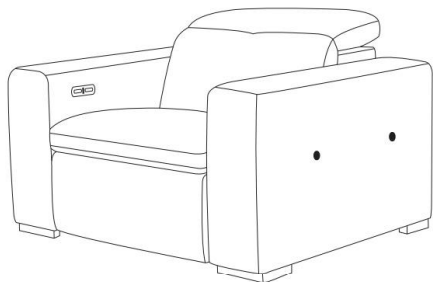

LIVING SPACES

A	KM.806-1(2A)P	
---	---------------	--

282590

SAMBA POWER RECLINER WITH POWER HEADREST

1

motor switch
(inside the arm)

2

power recliner with power headrest