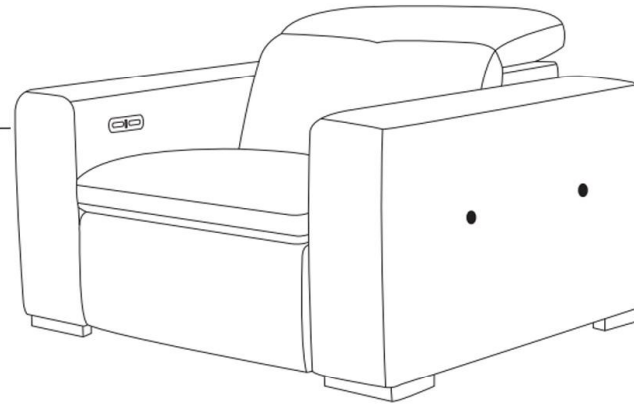

LIVING SPACES

A	KM.806-1(2A)P	
---	---------------	--

282590

SAMBA POWER RECLINER WITH POWER HEADREST

1

motor switch
(inside the arm)

2

power recliner with power headrest