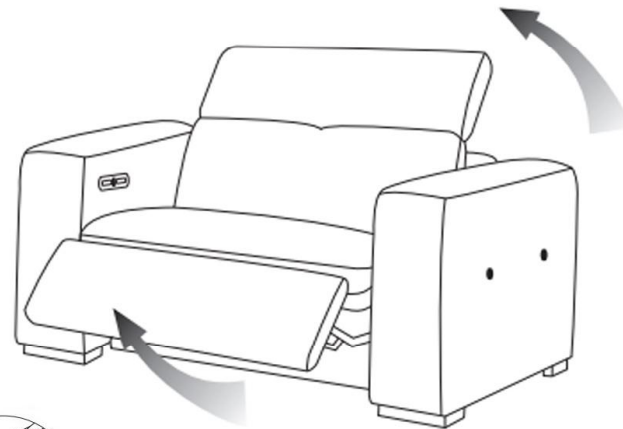

LIVING SPACES

A	KM.806-1(2A)P	
---	---------------	--

282590

SAMBA POWER RECLINER WITH POWER HEADREST

1

motor switch
(inside the arm)

2

power recliner with power headrest