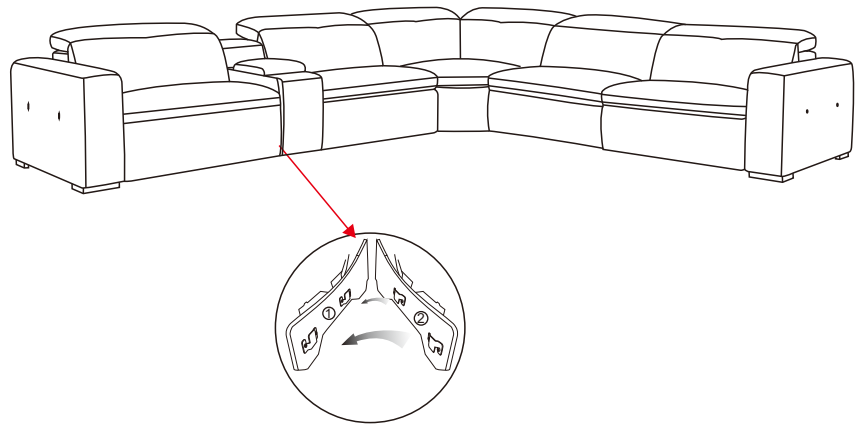

A	KM.806-1.5(LAF)P	
B	KM.806-STA	
C	KM.806-1.5(0A)M	
D	KM.806-C	
E	KM.806-1.5(0A)P	
F	KM.806-1.5(RAF)P	

1 Combine the sectional

2

wireless charger

282585
KIT-SAMBA 6 PC POWER RECLINING
MODULAR SECTIONAL WITH CONSOLE

3

Power reclining

US standard

LIVING SPACES

Living Spaces Information	
LS SKU:	282585
LS Product Name:	KIT-SAMBA 6 PC POWER RECLINING MODULAR SECTIONAL WITH CONSOLE
Vendor Model #:	KM.806
Vendor Collection:	Sectional

CODE	PART #	DESCRIPTION	PIC	QUANTITY	NOTES
1	A	POWER LAF CHAIR		1	1 cord x 81 " / 6.75 feet
2	B	ONE PLUG FOR USB, ONE PLUG FOR WIRELESS CHARGER		1	1 cord x 82.25 " / 7 feet – for USB 1 cord x 47 " – for wireless charger
3	C	ARMLESS CHAIR		1	
4	D	CORNER		1	
5	E	POWER ARMLESS CHAIR		1	1 cord x 81 " / 6.75 feet
6	F	POWER RAF CHAIR		1	1 cord x 81 " / 6.75 feet