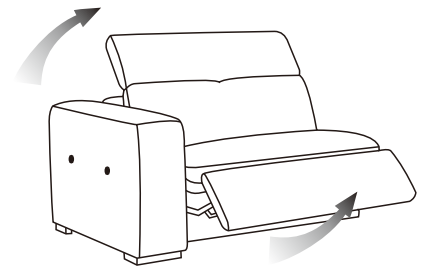

A	KM.806-1.5(LAF)P	
B	KM.806-STA	
C	KM.806-1.5(0A)M	
D	KM.806-C	
E	KM.806-1.5(0A)P	
F	KM.806-1.5(RAF)P	

1 Combine the sectional

2

wireless charger

282585
KIT-SAMBA 6 PC POWER RECLINING
MODULAR SECTIONAL WITH CONSOLE

3

Power reclining

US standard

LIVING SPACES

Living Spaces Information	
LS SKU:	282585
LS Product Name:	KIT-SAMBA 6 PC POWER RECLINING MODULAR SECTIONAL WITH CONSOLE
Vendor Model #:	KM.806
Vendor Collection:	Sectional

CODE	PART #	DESCRIPTION	PIC	QUANTITY	NOTES
1	A	POWER LAF CHAIR		1	1 cord x 81 " / 6.75 feet
2	B	ONE PLUG FOR USB, ONE PLUG FOR WIRELESS CHARGER		1	1 cord x 82.25 " / 7 feet – for USB 1 cord x 47 " – for wireless charger
3	C	ARMLESS CHAIR		1	
4	D	CORNER		1	
5	E	POWER ARMLESS CHAIR		1	1 cord x 81 " / 6.75 feet
6	F	POWER RAF CHAIR		1	1 cord x 81 " / 6.75 feet