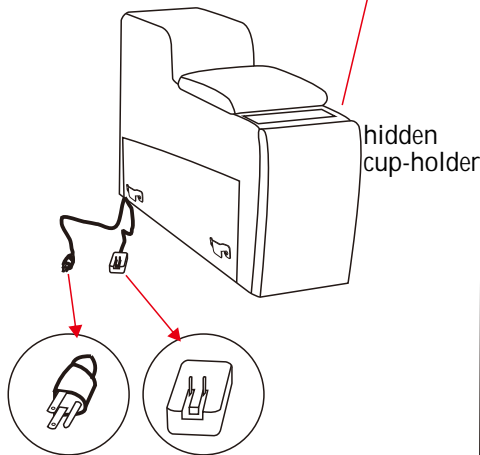

A	KM.806-1.5(LAF)P	
B	KM.806-STA	
C	KM.806-1.5(0A)M	
D	KM.806-C	
E	KM.806-1.5(0A)P	
F	KM.806-1.5(RAF)P	

1 Combine the sectional

2

wireless charger

282585
KIT-SAMBA 6 PC POWER RECLINING
MODULAR SECTIONAL WITH CONSOLE

3

Power reclining

US standard

LIVING SPACES

Living Spaces Information	
LS SKU:	282585
LS Product Name:	KIT-SAMBA 6 PC POWER RECLINING MODULAR SECTIONAL WITH CONSOLE
Vendor Model #:	KM.806
Vendor Collection:	Sectional

CODE	PART #	DESCRIPTION	PIC	QUANTITY	NOTES
1	A	POWER LAF CHAIR		1	1 cord x 81 " / 6.75 feet
2	B	ONE PLUG FOR USB, ONE PLUG FOR WIRELESS CHARGER		1	1 cord x 82.25 " / 7 feet – for USB 1 cord x 47 " – for wireless charger
3	C	ARMLESS CHAIR		1	
4	D	CORNER		1	
5	E	POWER ARMLESS CHAIR		1	1 cord x 81 " / 6.75 feet
6	F	POWER RAF CHAIR		1	1 cord x 81 " / 6.75 feet