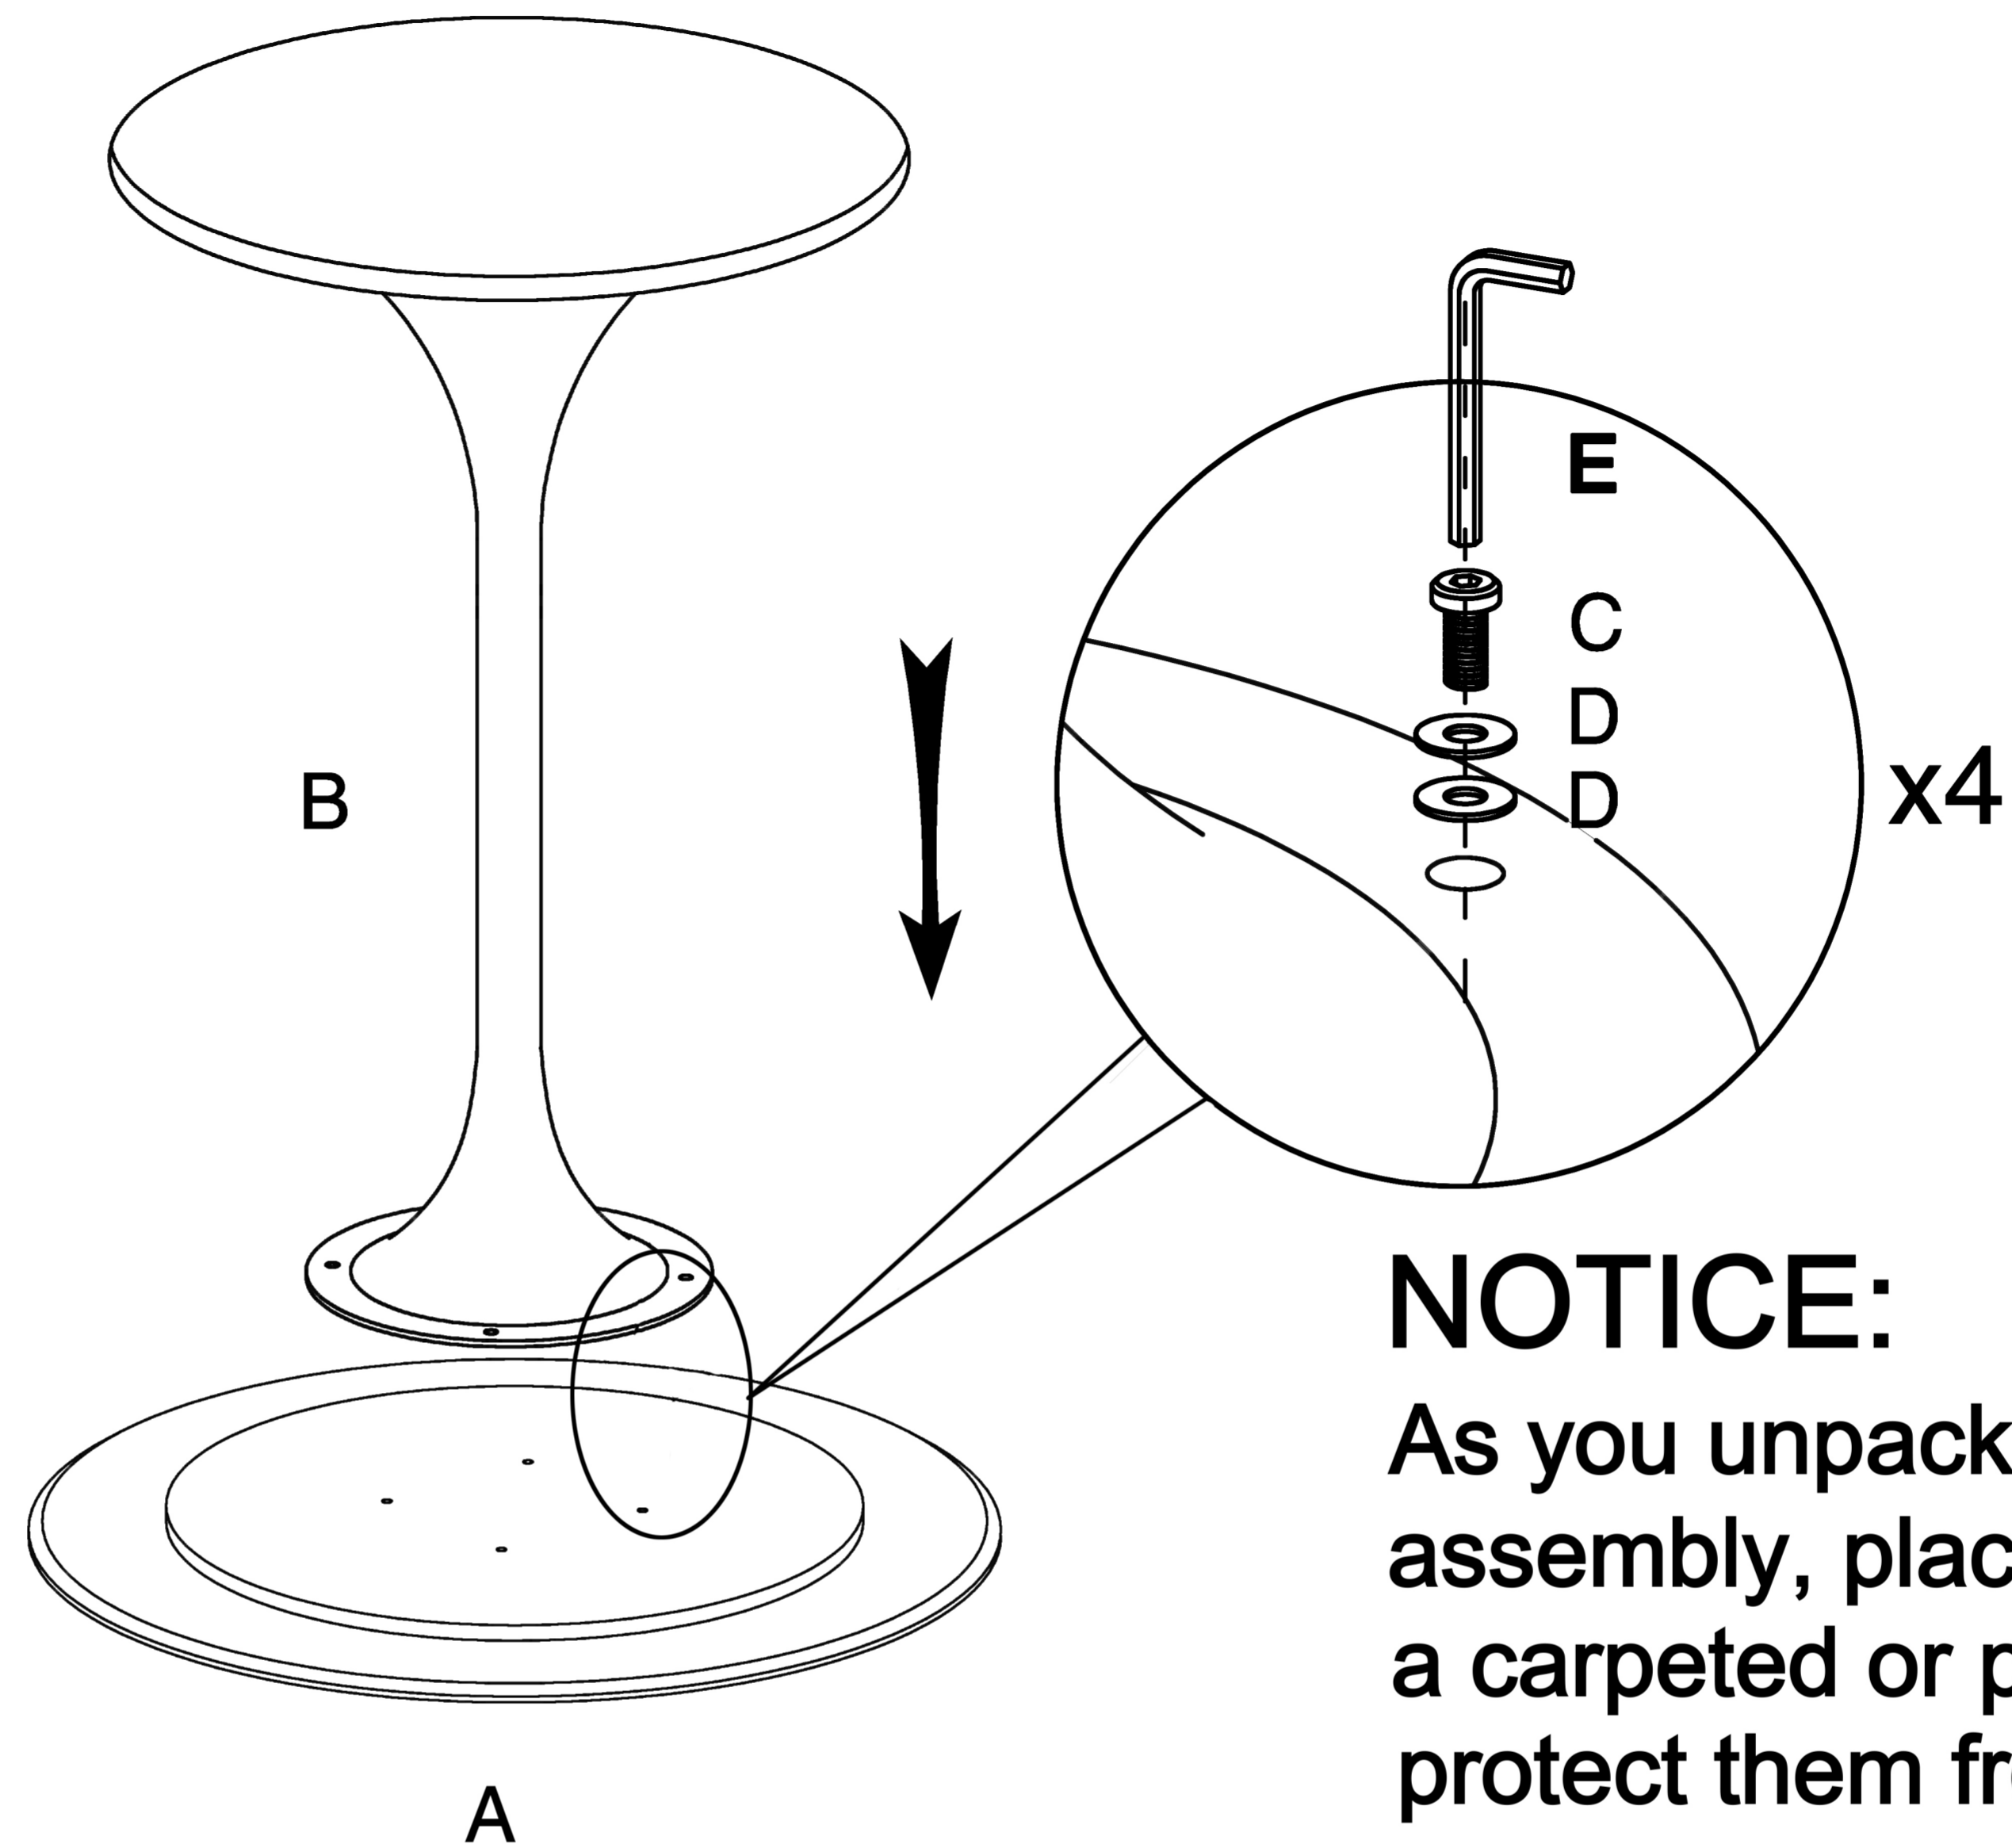

1

A	CC5209G2-A		X1
B	CC5209G2-B		X1
C	CC5209G2-C	 M8x19	X4
D	CC5209G2-D		X8
E	CC5209G2-E		X1

NOTICE:

As you unpack and prepare for assembly, place the contents on a carpeted or padded area to protect them from damage.

CC5209G2 SKU#281542
VERA ROUND BAR TABLE