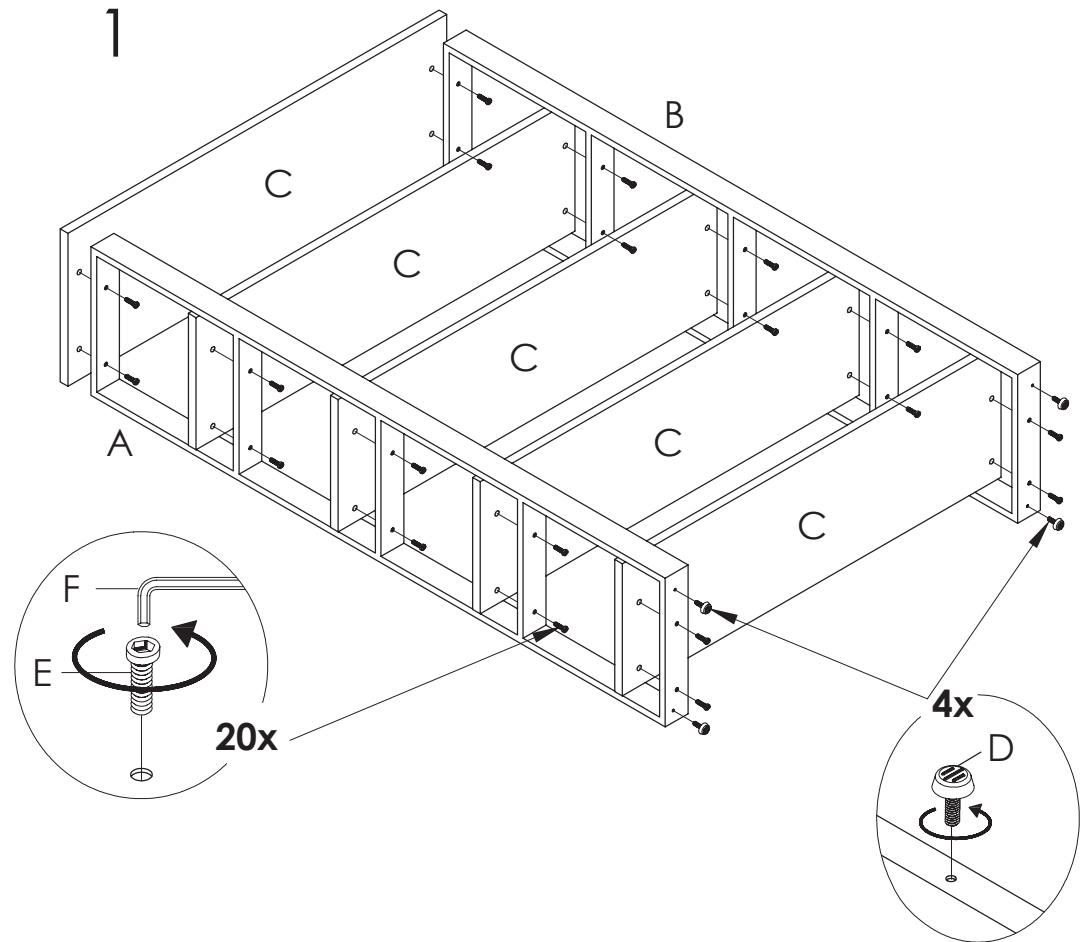

Assembly Instructions DILLON 40" Shelving Unit

PLEASE NOTE: Check that you have received all components and hardware before assembling. If you are missing any parts, contact your retailer, or fax Eurø Style at 415.455.8033 or email: cs@gotoeurostyle.com.

A (1 pc)

B (1 pc)

C (5 pcs)

D (4 pcs)
M6 x 15mm

E (20 pcs)
M6 x 35mm

F (1 pc)
M4mm

During assembly, hand tighten screws only. When the screws are in place, tighten completely.