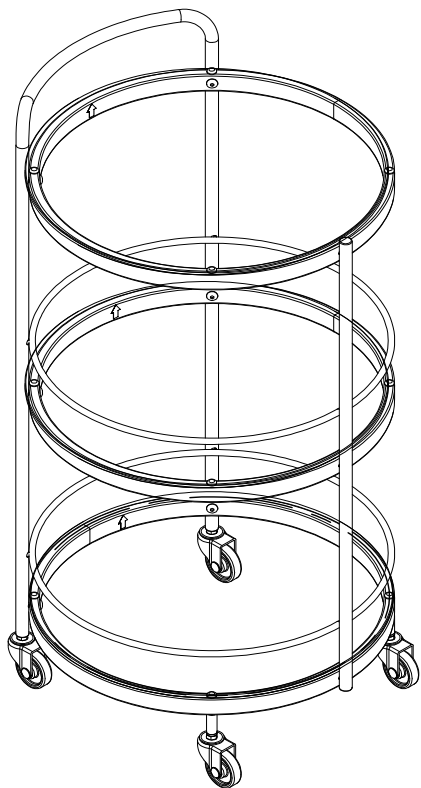

LIVING SPACES

SP-1618 / 277866
ZIGGY METAL AND GLASS BAR CART

PART LIST

#A		Metal Frame x2
#B		Bottom Metal Frame x1
#C		Tempered Glass x3
#D		Metal Ring x2
#E		Handle x1
#G		Leg x1

HARDWARE

#P		Caster x4
#H		Allen Key 5mm x1
#M		Bolt M6x23mm x9
#N		Wrench Key x1

1

3

2

4

5

7

6

8