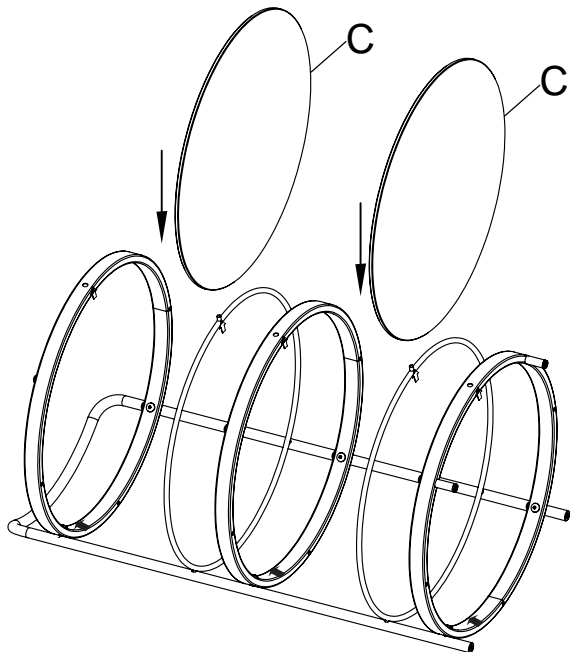

LIVING SPACES

SP-1618 / 277866
ZIGGY METAL AND GLASS BAR CART

PART LIST

#A		Metal Frame x2
#B		Bottom Metal Frame x1
#C		Tempered Glass x3
#D		Metal Ring x2
#E		Handle x1
#G		Leg x1

HARDWARE

#P		Caster x4
#H		Allen Key 5mm x1
#M		Bolt M6x23mm x9
#N		Wrench Key x1

1

3

2

4

5

7

6

8