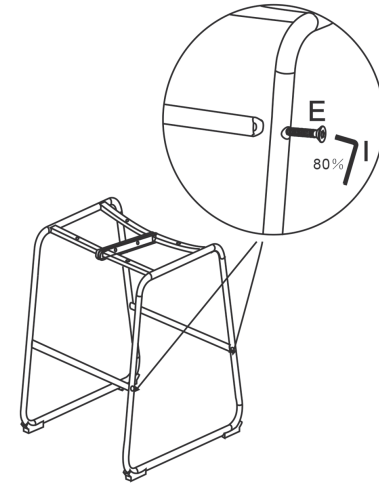

LIVING SPACES

A	DM375-1H-A	 x1
B	DM375-1H-B	 x1
C	DM375-1H-C	 x1
D	DM375-1H-D	 x2
E	DM375-1H-E	 x4 M6x30mm
F	DM375-1H-F	 x4 M6x22mm
G	DM375-1H-G	 x2 M8x14mm
H	DM375-1H-H	 x4
I	DM375-1H-I	 x1

COBBLER 30 INCH BAR STOOL

DM375-1H/277864,277863

①

②

③

Scan QR code to view assembly video

④

⑤

⑥