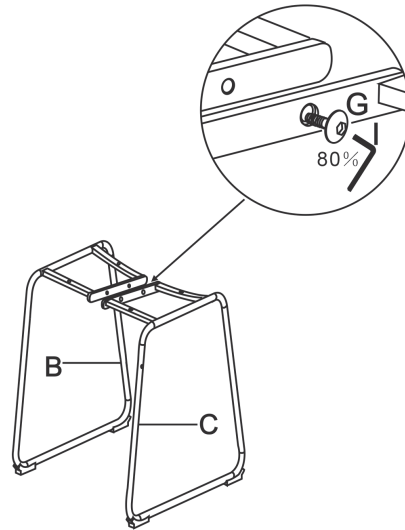

LIVING SPACES

A	DM375-1H-A	 x1
B	DM375-1H-B	 x1
C	DM375-1H-C	 x1
D	DM375-1H-D	 x2
E	DM375-1H-E	 x4 M6x30mm
F	DM375-1H-F	 x4 M6x22mm
G	DM375-1H-G	 x2 M8x14mm
H	DM375-1H-H	 x4
I	DM375-1H-I	 x1

COBBLER 30 INCH BAR STOOL

DM375-1H/277864,277863

①

②

③

Scan QR code to view assembly video

④

⑤

⑥