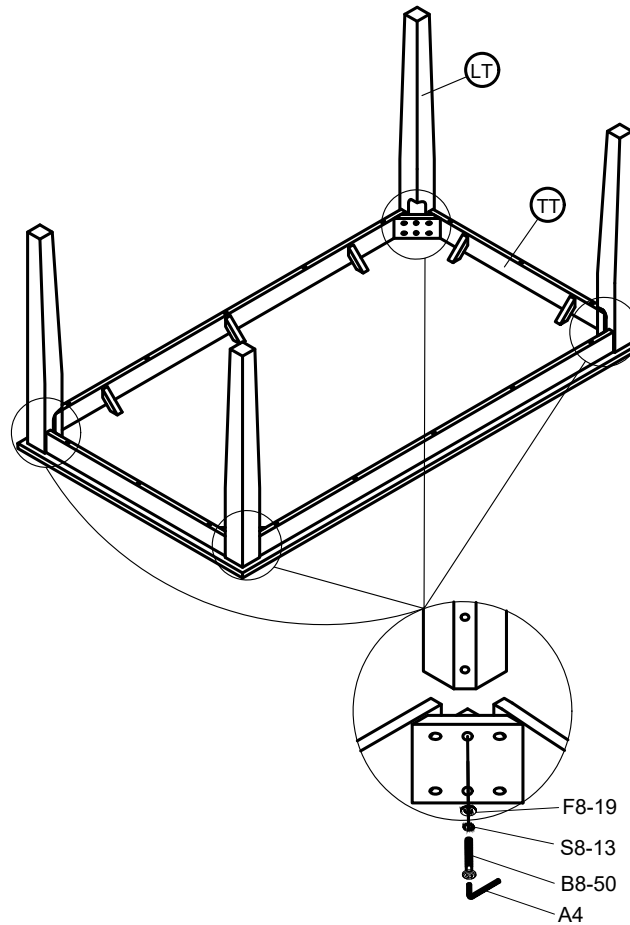

GIA DINING TABLE
ITEM: US 2972-T
SKU: 277183

SCAN ME

Assembly instructions

PARTS LIST

No.	DESCRIPTION	IMAGE	Q'TY
TT	TOP		1
LT	LEGS		4

HARDWARE LIST

A4	ALLEN KEY		1
S8-13	SPRING WASHER (Ø5/16"x13)		8
F8-19	FLAT WASHER (Ø5/16"x19)		8
B8-50	BOLT (5/16"x50mm)		8

1

2

GIA DINING TABLE
ITEM: US 2972-T
SKU: 277183

PARTS LIST

PARTS LIST

No.	DESCRIPTION	IMAGE	Q'TY
TT	TOP		1
LT	LEGS		4

HARDWARE LIST

A4	ALLEN KEY		1
S8-13	SPRING WASHER (Ø5/16"x13)		8
F8-19	FLAT WASHER (Ø5/16"x19)		8
B8-50	BOLT (5/16"x50mm)		8