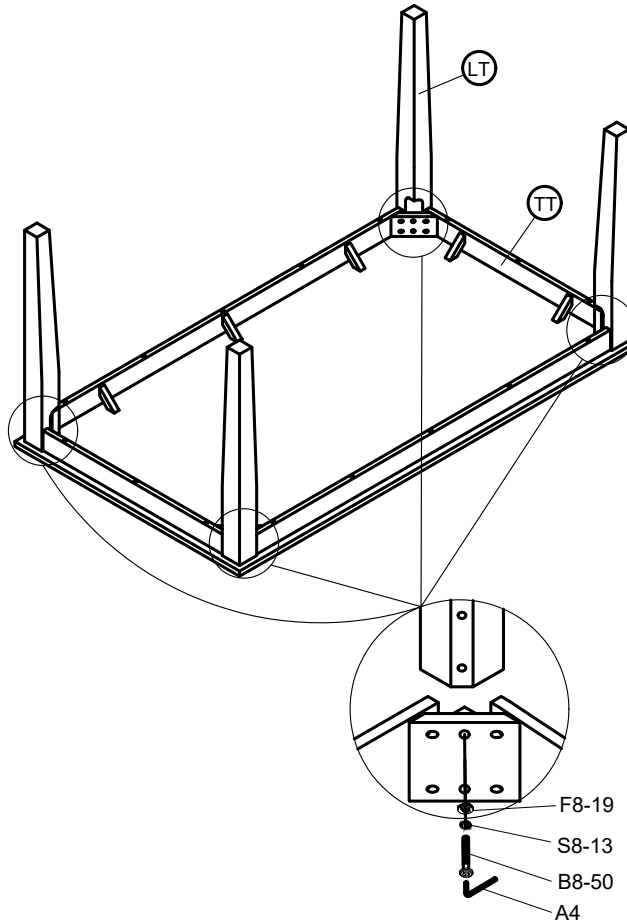

GIA DINING TABLE
ITEM: US 2972-T
SKU: 277183

PARTS LIST

PARTS LIST

No.	DESCRIPTION	IMAGE	Q'TY
TT	TOP		1
LT	LEGS		4

HARDWARE LIST

A4	ALLEN KEY		1
S8-13	SPRING WASHER (Ø5/16"x13)		8
F8-19	FLAT WASHER (Ø5/16"x19)		8
B8-50	BOLT (5/16"x50mm)		8

1