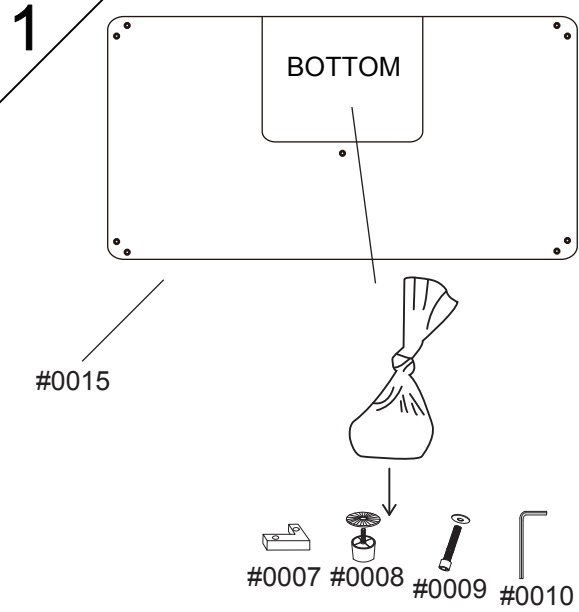

FLINN RAF CHAISE WITH STORAGE OTTOMAN

277177

Assembly instructions:

PARTS LIST

SKU#	DESCRIPTION	IMAGE	Q'TY
#0015	RAF CHAISE		1
#0016	CHASE BACK CUSHION		1
#0017	SOFA BACK CUSHION		1
#0018	SOFA BACK CUSHION		1
#0007	WOODEN LEG		4
#0008	PLASTIC FOOT		1
#0009	SCREW&WASHER		8
#0010	WRENCH		1

NOTE: PO # is located underneath/ at the back side of each item. Please be prepared to provide this # should any claim be necessary.

CAUTION: Item is heavy. Assembly should be performed by two people.

ASSEMBLED COMPLETED