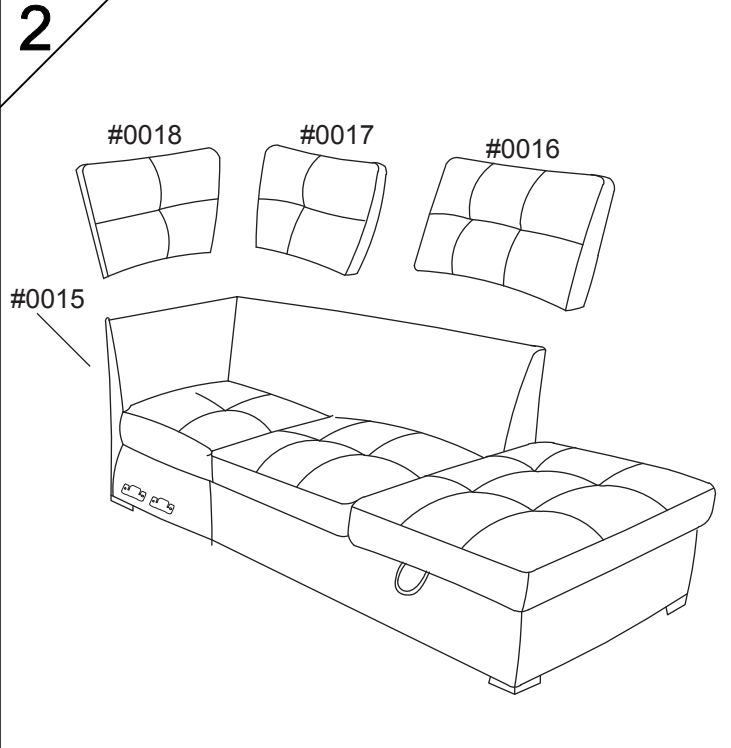

FLINN RAF CHAISE WITH STORAGE OTTOMAN

277177

Assembly instructions:

PARTS LIST

SKU#	DESCRIPTION	IMAGE	Q'TY
#0015	RAF CHAISE		1
#0016	CHASE BACK CUSHION		1
#0017	SOFA BACK CUSHION		1
#0018	SOFA BACK CUSHION		1
#0007	WOODEN LEG		4
#0008	PLASTIC FOOT		1
#0009	SCREW&WASHER		8
#0010	WRENCH		1

NOTE: PO # is located underneath/ at the back side of each item. Please be prepared to provide this # should any claim be necessary.

CAUTION: Item is heavy. Assembly should be performed by two people.

ASSEMBLED COMPLETED