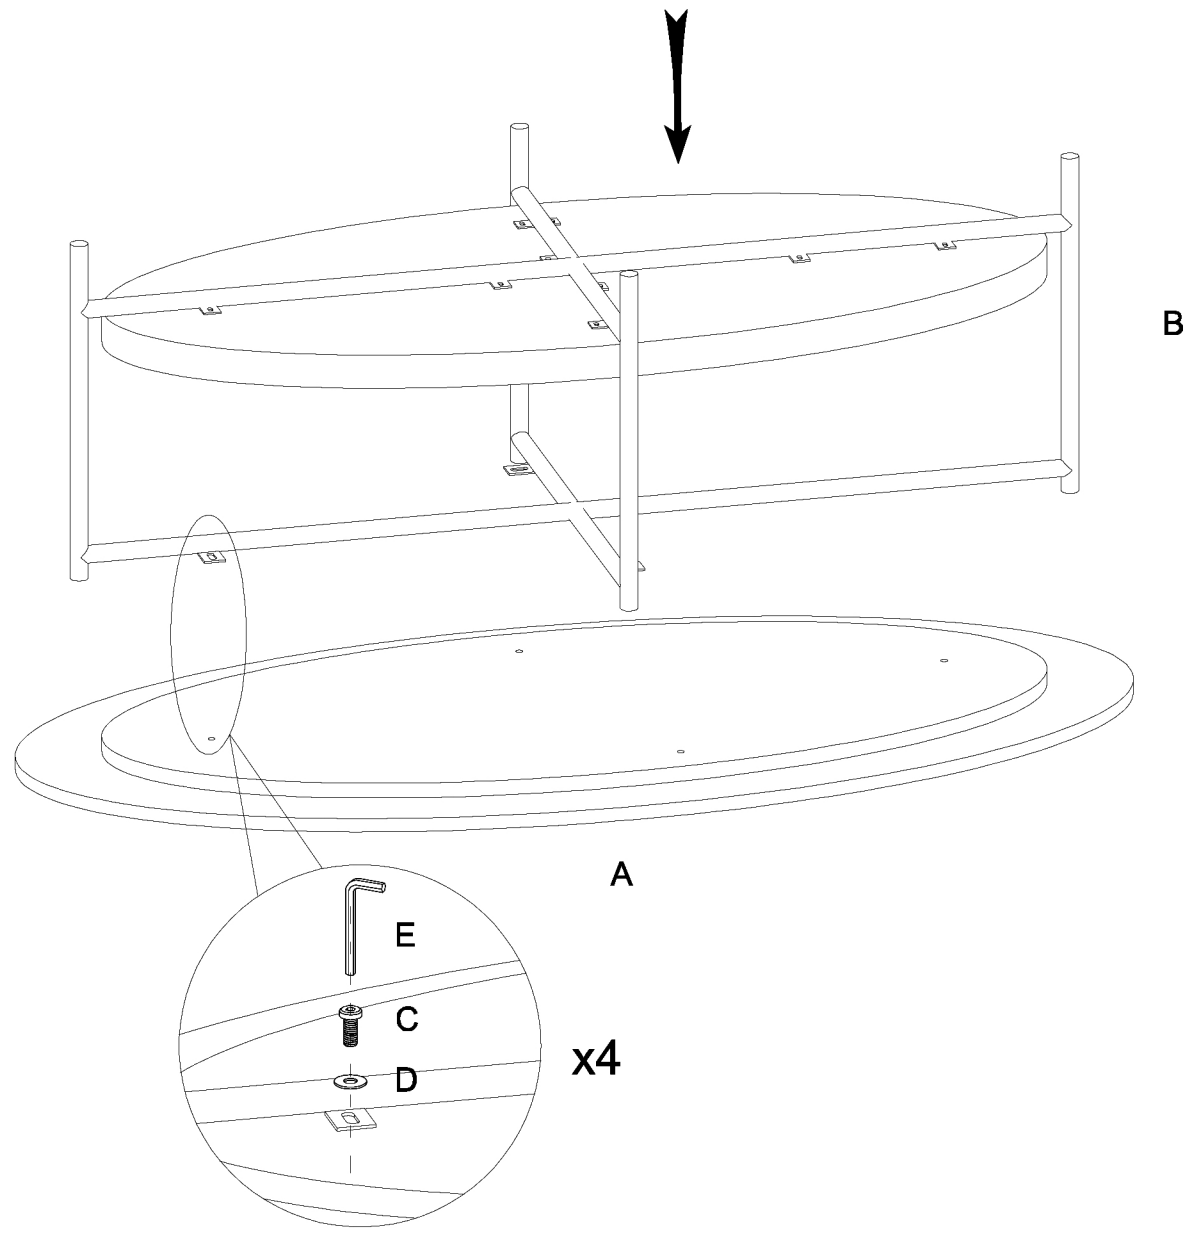

LIVING SPACES

1

A	KFB00608-A		X1
B	KFB00608-B		X1
C	KFB00608-C	 M6x19	X4
D	KFB00608-D		X4
E	KFB00608-E		X1

KFB00608 SKU#276954
BLACK MARBLE + RECLAIMED
PINE COFFEE TABLE

X2 0:30