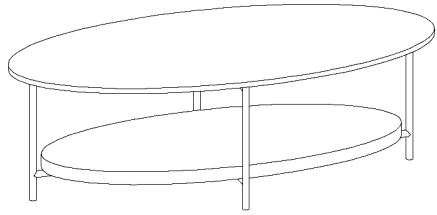

LIVING SPACES

1

A	KFB00608-A		X1
B	KFB00608-B		X1
C	KFB00608-C	 M6x19	X4
D	KFB00608-D		X4
E	KFB00608-E		X1

KFB00608 SKU#276954
BLACK MARBLE + RECLAIMED
PINE COFFEE TABLE

X2 0:30