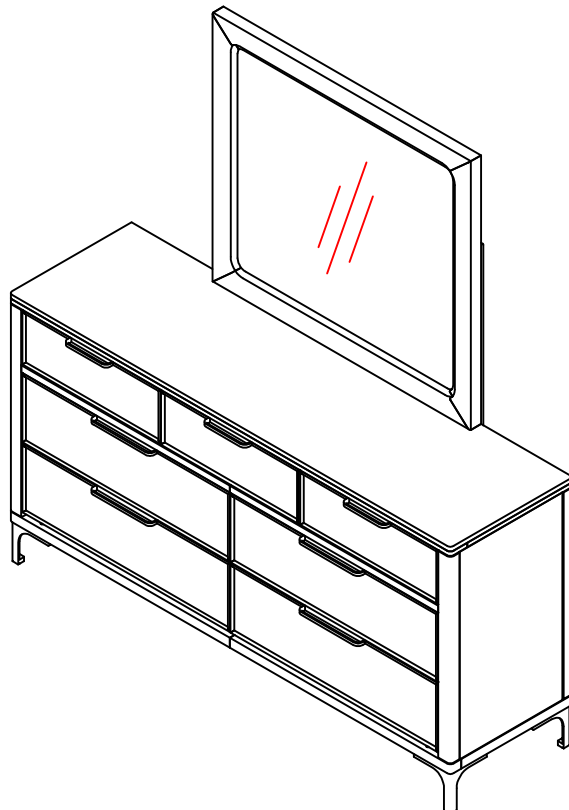

LIVING SPACES

ASSEMBLY INSTRUCTIONS

ITEM 305-P323110

MIRROR

Thank you for purchasing this quality product. Be sure to check all packing material carefully for small hardware which may have come loose inside the carton during shipment. Identify and count all hardware and compare with the hardware list below.

When placing furniture on non-carpeted flooring, HMI recommends the use of floor protection such as an area rug or furniture pads. Area rugs and padding not included with purchase.

PARTS LIST

HARDWARE LIST

No.	Description	Sketch	Quantity
1	Mirror		1
2	Mirror Support		2

No.	Description	Sketch	Side	Quantity
A	Allen Bolt		ø1/4"*1-1/2"	8
B	Lock washer		ø1/4"	8
C	Flat washer		ø1/4"*19*2mm	8
D	Allen key		4mm	1

ASSEMBLY INSTRUCTIONS

**ITEM 305-P323110
MIRROR**

STEP 1