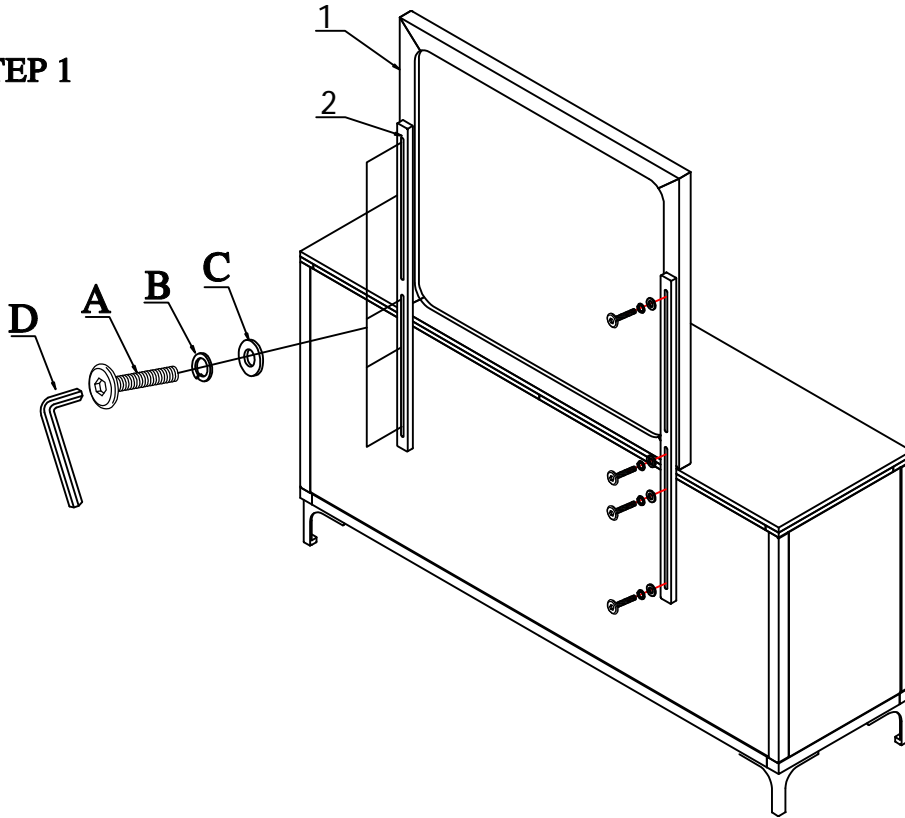

LIVING SPACES

ASSEMBLY INSTRUCTIONS

ITEM 305-P323110

MIRROR

Thank you for purchasing this quality product. Be sure to check all packing material carefully for small hardware which may have come loose inside the carton during shipment. Identify and count all hardware and compare with the hardware list below.

When placing furniture on non-carpeted flooring, HMI recommends the use of floor protection such as an area rug or furniture pads. Area rugs and padding not included with purchase.

PARTS LIST

HARDWARE LIST

No.	Description	Sketch	Quantity
1	Mirror		1
2	Mirror Support		2

No.	Description	Sketch	Side	Quantity
A	Allen Bolt		ø1/4"*1-1/2"	8
B	Lock washer		ø1/4"	8
C	Flat washer		ø1/4"*19*2mm	8
D	Allen key		4mm	1

ASSEMBLY INSTRUCTIONS

**ITEM 305-P323110
MIRROR**

STEP 1