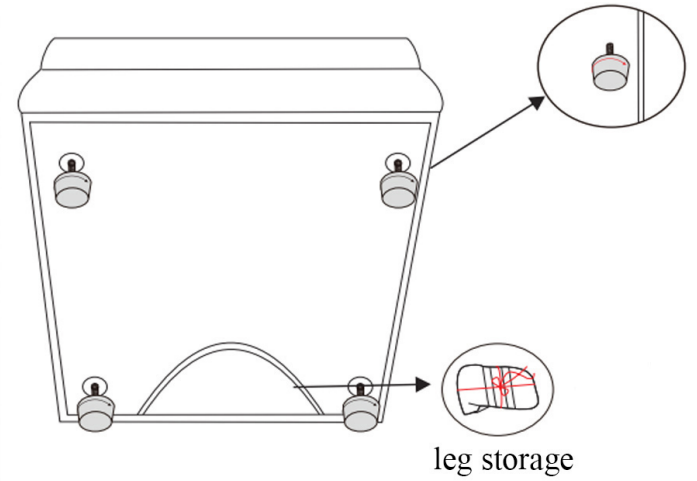

A	KM. 718-A manual armless chair legs	 x4
---	--	--

274850

MORRO BAY 3 PCS POWER  
RECLINING SECTIONAL WITH RIGHT  
ARM FACING CHAISE

**1**

find the legs inside zipper

**2**

rotate the legs to fix chair base

**3**

lock bracket to fix sofa sectional

**4**

chaise reclining

chair reclining

Living Spaces Information	
LS SKU:	274850
LS Product Name:	MORRO BAY 3PCS POWER RECLINING SECTIONAL WITH RAF CHAISE & POWER HEADREST
Vendor Model #:	KM.718-1349
Vendor Collection:	SECTIONAL

CODE	PART #	DESCRIPTION	PIC	QUANTITY	NOTES
1	power cord in US standard	POWER LAF CHAIR		1	1 cord x 81" / 6.75 feet
2	power cord in US standard	POWER RAF CHAISE		1	1 cord x 81" / 6.75 feet