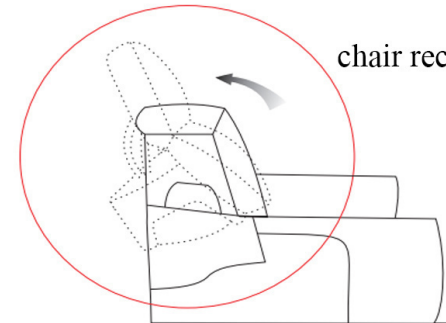

**3**

lock bracket to fix sofa sectional

**4**

chaise reclining

chair reclining

Living Spaces Information	
LS SKU:	274850
LS Product Name:	MORRO BAY 3PCS POWER RECLINING SECTIONAL WITH RAF CHAISE & POWER HEADREST
Vendor Model #:	KM.718-1349
Vendor Collection:	SECTIONAL

CODE	PART #	DESCRIPTION	PIC	QUANTITY	NOTES
1	power cord in US standard	POWER LAF CHAIR		1	1 cord x 81" / 6.75 feet
2	power cord in US standard	POWER RAF CHAISE		1	1 cord x 81" / 6.75 feet