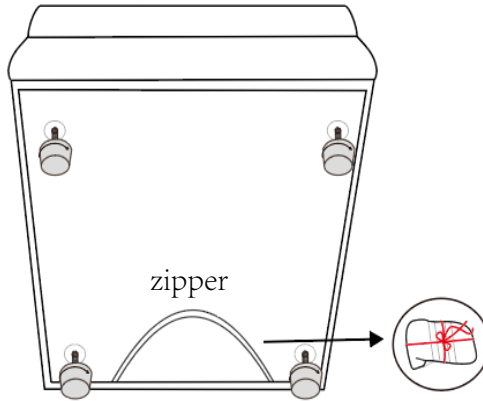

A	KM. 718-A manual armless chair legs	 x4
---	--	--

274850

MORRO BAY 3 PCS POWER  
RECLINING SECTIONAL WITH RIGHT  
ARM FACING CHAISE

**1**

find the legs inside zipper

**2**

rotate the legs to fix chair base

**3**

lock bracket to fix sofa sectional

**4**

chaise reclining

chair reclining

Living Spaces Information	
LS SKU:	274850
LS Product Name:	MORRO BAY 3PCS POWER RECLINING SECTIONAL WITH RAF CHAISE & POWER HEADREST
Vendor Model #:	KM.718-1349
Vendor Collection:	SECTIONAL

CODE	PART #	DESCRIPTION	PIC	QUANTITY	NOTES
1	power cord in US standard	POWER LAF CHAIR		1	1 cord x 81" / 6.75 feet
2	power cord in US standard	POWER RAF CHAISE		1	1 cord x 81" / 6.75 feet