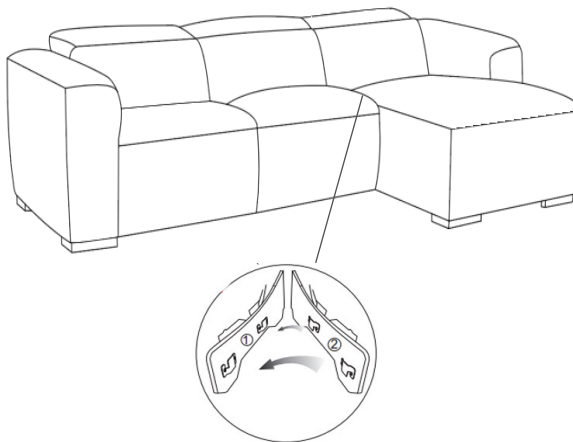

A	KM. 718-A manual armless chair legs	 x4
---	--	--

274850

MORRO BAY 3 PCS POWER  
RECLINING SECTIONAL WITH RIGHT  
ARM FACING CHAISE

**1**

find the legs inside zipper

**2**

rotate the legs to fix chair base

**3**

lock bracket to fix sofa sectional

**4**

chaise reclining

chair reclining

Living Spaces Information	
LS SKU:	274850
LS Product Name:	MORRO BAY 3PCS POWER RECLINING SECTIONAL WITH RAF CHAISE & POWER HEADREST
Vendor Model #:	KM.718-1349
Vendor Collection:	SECTIONAL

CODE	PART #	DESCRIPTION	PIC	QUANTITY	NOTES
1	power cord in US standard	POWER LAF CHAIR		1	1 cord x 81" / 6.75 feet
2	power cord in US standard	POWER RAF CHAISE		1	1 cord x 81" / 6.75 feet