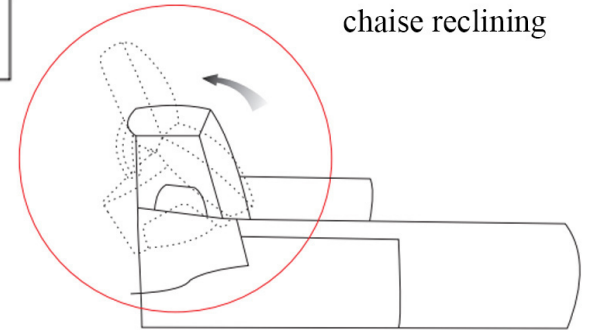

A	KM. 718-A manual armless chair legs	 x4
---	--	--

274850

MORRO BAY 3 PCS POWER  
RECLINING SECTIONAL WITH RIGHT  
ARM FACING CHAISE

**1**

find the legs inside zipper

**2**

rotate the legs to fix chair base

**3**

lock bracket to fix sofa sectional

**4**

chaise reclining

chair reclining

Living Spaces Information	
LS SKU:	274850
LS Product Name:	MORRO BAY 3PCS POWER RECLINING SECTIONAL WITH RAF CHAISE & POWER HEADREST
Vendor Model #:	KM.718-1349
Vendor Collection:	SECTIONAL

CODE	PART #	DESCRIPTION	PIC	QUANTITY	NOTES
1	power cord in US standard	POWER LAF CHAIR		1	1 cord x 81" / 6.75 feet
2	power cord in US standard	POWER RAF CHAISE		1	1 cord x 81" / 6.75 feet