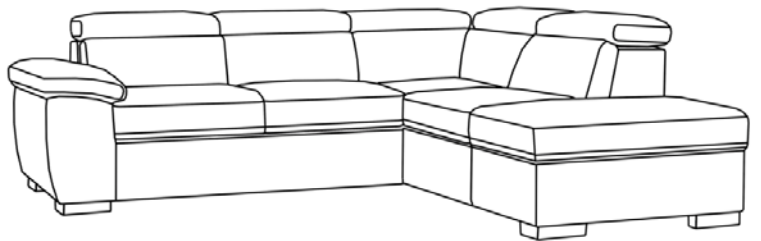

LIVING SPACES

A	Sofa Legs		X5
B	Support leg		X7
C	Small screw		X22

DANTE

**271733/AS-20057 2ELT3+1ARC+SRFSTR
KIT-DANTE 3 PC LAF SOFA SLEEPER
W/STORAGE OTTOMAN**

Not provided