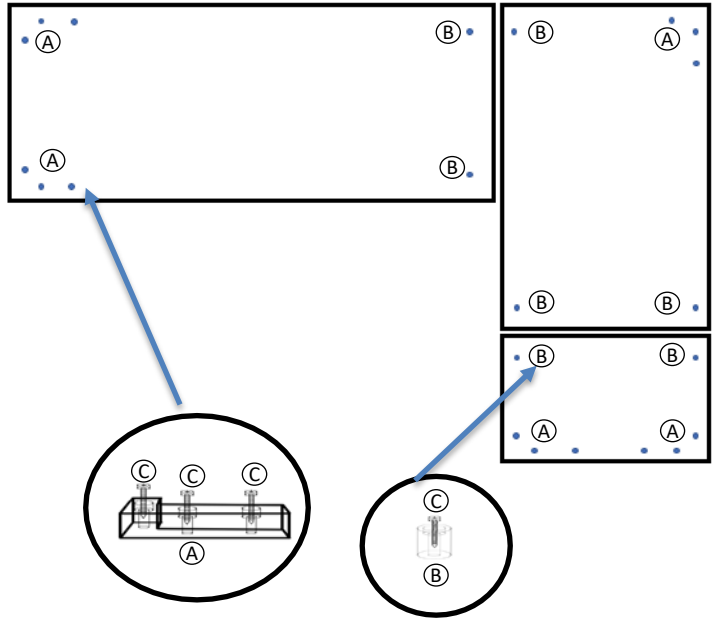

LIVING SPACES

A	Sofa Legs		X5
B	Support leg		X7
C	Small screw		X22

DANTE

**271733/AS-20057 2ELT3+1ARC+SRFSTR
KIT-DANTE 3 PC LAF SOFA SLEEPER
W/STORAGE OTTOMAN**

Not provided