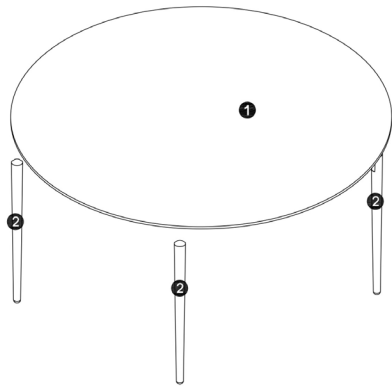

PLEASE NOTE: Check that you have received all components and hardware before assembling. If you are missing any parts fax Euro Style at 415.455.8033 or email: claims@gotoeurostyle.com

A (8 pcs)
(M6 x 85mm)

B (8 pcs)

C (8 pcs)

D (1 pc)
4mm

During assembly, hand tighten screws only. When the screws are in place, tighten completely.