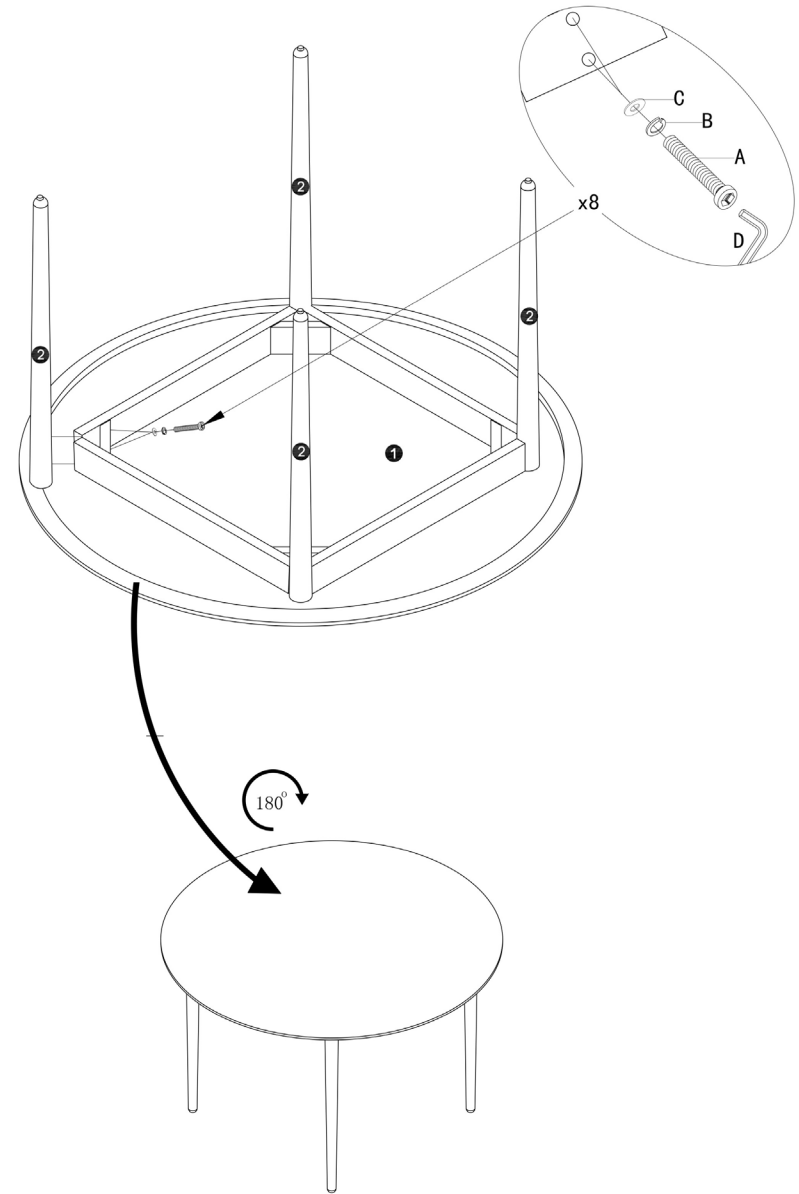

PLEASE NOTE: Check that you have received all components and hardware before assembling. If you are missing any parts fax Euro Style at 415.455.8033 or email: claims@gotoeurostyle.com

A (8 pcs)
(M6 x 85mm)

B (8 pcs)

C (8 pcs)

D (1 pc)
4mm

During assembly, hand tighten screws only. When the screws are in place, tighten completely.