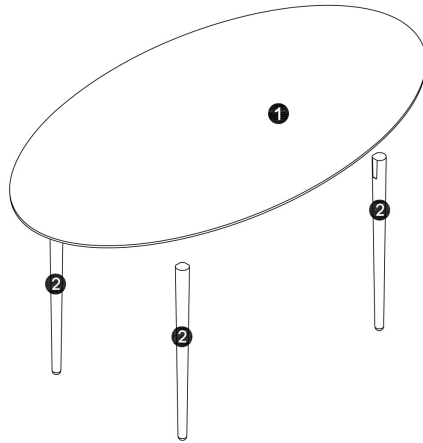

Assembly Instructions MANON Oval Dining Table

PLEASE NOTE: Check that you have received all components and hardware before assembling. If you are missing any parts fax Euro Style at 415.455.8033 or email: claims@gotoeurostyle.com

A (8 pcs)
(M6 x 85mm)

B (8 pcs)

C (8 pcs)

D (1 pc)
4mm

During assembly, hand tighten screws only. When the screws are in place, tighten completely.