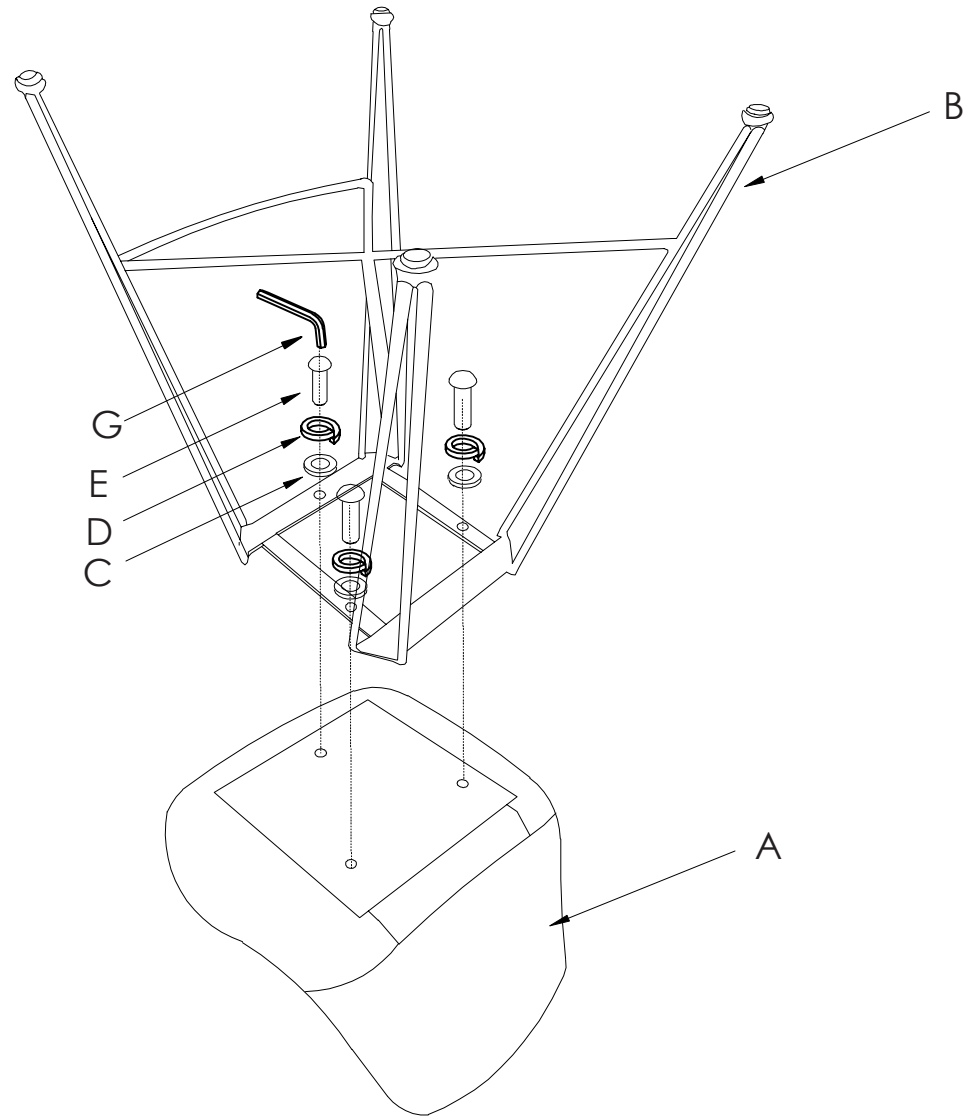

euø style™

Assembly Instructions ALISA-C Counter Stool

PLEASE NOTE: Check that you have received all components and hardware before assembling. If you are missing any parts, contact your retailer.

A (1 pc)

B (1 pc)

C (3 pcs)

D (3 pcs)

E (3 pcs)
M6-1 x 25mm

G (1 pc)

During assembly, hand tighten screws only. When the screws are in place, tighten completely.