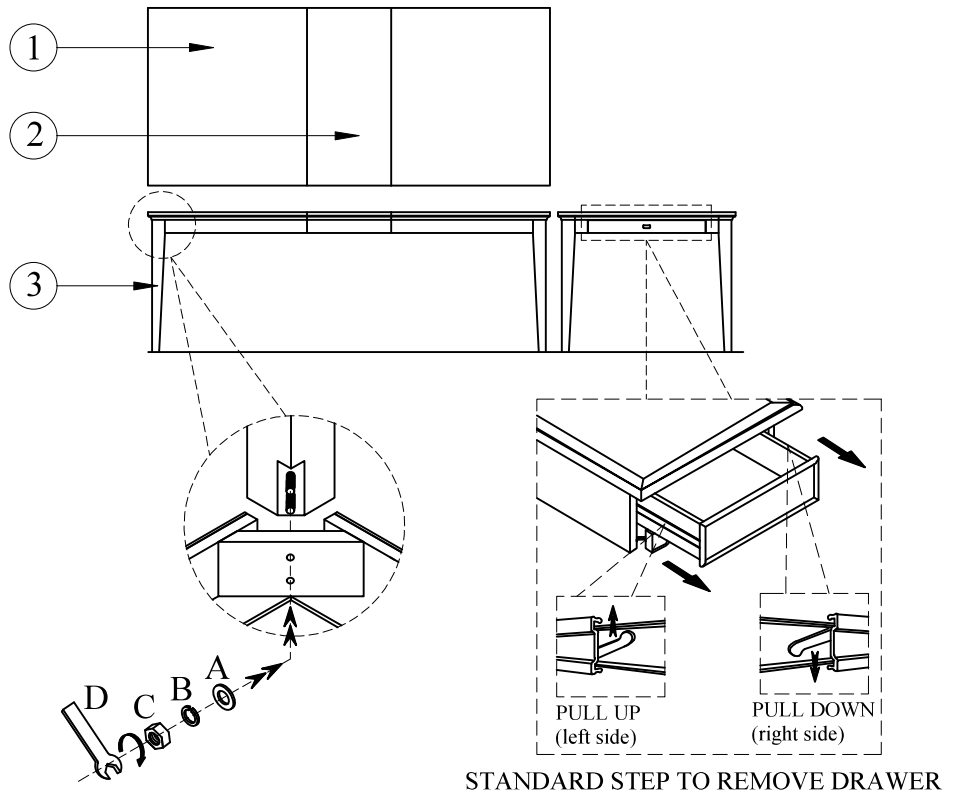

1	PD5113-20TP		X1
2	PD5113-20LLA		X1
3	PD5113-20RLA		X4
A	PD5113-20HD-A	 5/16" DIAMETER x 3/4" x 1/16"	X8
B	PD5113-20HD-B	 5/16" DIAMETER x 1/2" x 1/16"	X8
C	PD5113-20HD-C	 5/16" DIAMETER x 3/8"	X8
D	PD5113-20HD-D	 WRENCH	X1

PRESBY WHITE

1

2

271480
D5113-20 LEG DINING TABLE

NOTE:
THE TABLE OR CASE SHOULD BE LOCKED IN POSITION
AND LEVELLED USING A SPIRIT LEVEL. (SPIRIT LEVEL NOT INCLUDED)

WARNING:
ONLY USE THE HAND
TOOLS PROVIDED