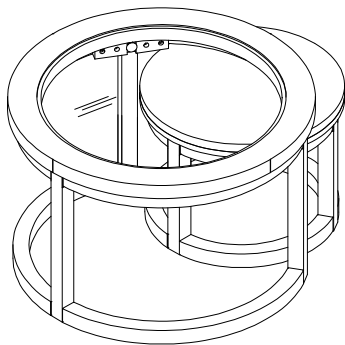

A	PT5291-52HD-A	X6 Ø1/4"x5/8"x1/16"
B	PT5291-52HD-B	X6 Ø1/4"x3/8"x1/16"
C	PT5291-52HD-C	X6 Ø1/4"x1-1/2"L
D	PT5291-52HD-D	X1 Allen key 4mm
E	PT5291-52HD-E	X10 Screw #4x20mm
1	PT5291-52TPL	X1
2	PT5291-52TCLL	X1
3L	PT5291-52TLLL	X1
3R	PT5291-52TRLL	X1
4	PT5291-52TSL	X2
5	PT5291-52TGT	X1
6	PT5291-52TPM	X1
7	PT5291-52TLM	X3
8	PT5291-52TSM	X3

① REED 2 PIECE NESTING COFFEE LARGE

②

③

④

271468/T5291-52
REED 2 PIECE NESTING COFFEE TABLE

⑤ REED 2 PIECE NESTING COFFEE SMALL

⑥

⑦

⑧

LARGE

⑨

SMALL

271468/T5291-52
REED 2 PIECE NESTING COFFEE TABLE