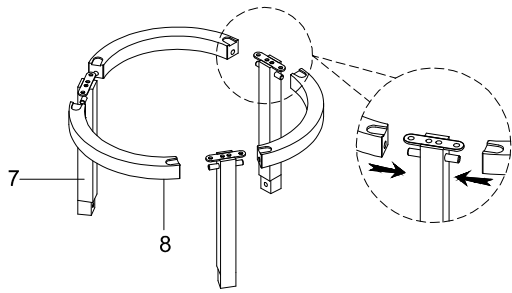

A	PT5291-52HD-A	X6 Ø1/4"x5/8"x1/16"
B	PT5291-52HD-B	X6 Ø1/4"x3/8"x1/16"
C	PT5291-52HD-C	X6 Ø1/4"x1-1/2"L
D	PT5291-52HD-D	X1 Allen key 4mm
E	PT5291-52HD-E	X10 Screw #4x20mm
1	PT5291-52TPL	X1
2	PT5291-52TCLL	X1
3L	PT5291-52TLLL	X1
3R	PT5291-52TRLL	X1
4	PT5291-52TSL	X2
5	PT5291-52TGT	X1
6	PT5291-52TPM	X1
7	PT5291-52TLM	X3
8	PT5291-52TSM	X3

① REED 2 PIECE NESTING COFFEE LARGE

②

③

④

271468/T5291-52
REED 2 PIECE NESTING COFFEE TABLE

⑤ REED 2 PIECE NESTING COFFEE SMALL

⑥

⑦

⑧

LARGE

⑨

SMALL

271468/T5291-52
REED 2 PIECE NESTING COFFEE TABLE