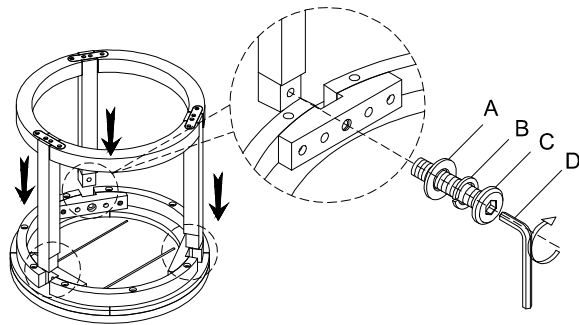

A	PT5291-52HD-A	X6 Ø1/4"x5/8"x1/16"
B	PT5291-52HD-B	X6 Ø1/4"x3/8"x1/16"
C	PT5291-52HD-C	X6 Ø1/4"x1-1/2"L
D	PT5291-52HD-D	X1 Allen key 4mm
E	PT5291-52HD-E	X10 Screw #4x20mm
1	PT5291-52TPL	X1
2	PT5291-52TCLL	X1
3L	PT5291-52TLLL	X1
3R	PT5291-52TRLL	X1
4	PT5291-52TSL	X2
5	PT5291-52TGT	X1
6	PT5291-52TPM	X1
7	PT5291-52TLM	X3
8	PT5291-52TSM	X3

① REED 2 PIECE NESTING COFFEE LARGE

②

③

④

271468/T5291-52
REED 2 PIECE NESTING COFFEE TABLE

⑤ REED 2 PIECE NESTING COFFEE SMALL

⑥

⑦

⑧

LARGE

⑨

SMALL

271468/T5291-52
REED 2 PIECE NESTING COFFEE TABLE