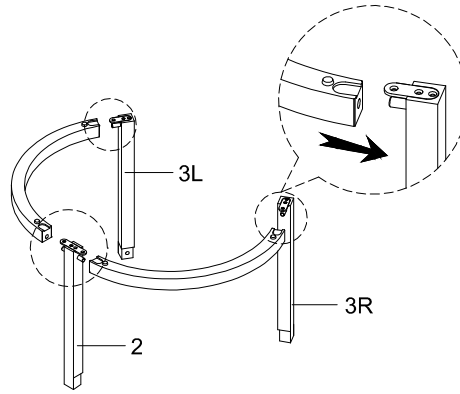

A	PT5291-52HD-A	X6 Ø1/4"x5/8"x1/16"
B	PT5291-52HD-B	X6 Ø1/4"x3/8"x1/16"
C	PT5291-52HD-C	X6 Ø1/4"x1-1/2"L
D	PT5291-52HD-D	X1 Allen key 4mm
E	PT5291-52HD-E	X10 Screw #4x20mm
1	PT5291-52TPL	X1
2	PT5291-52TCLL	X1
3L	PT5291-52TLLL	X1
3R	PT5291-52TRLL	X1
4	PT5291-52TSL	X2
5	PT5291-52TGT	X1
6	PT5291-52TPM	X1
7	PT5291-52TLM	X3
8	PT5291-52TSM	X3

① REED 2 PIECE NESTING COFFEE LARGE

②

③

④

271468/T5291-52
REED 2 PIECE NESTING COFFEE TABLE

⑤ REED 2 PIECE NESTING COFFEE SMALL

⑥

⑦

⑧

LARGE

⑨

SMALL

271468/T5291-52
REED 2 PIECE NESTING COFFEE TABLE