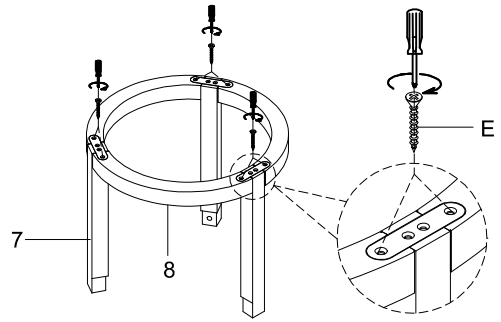

A	PT5291-52HD-A	X6 Ø1/4"x5/8"x1/16"
B	PT5291-52HD-B	X6 Ø1/4"x3/8"x1/16"
C	PT5291-52HD-C	X6 Ø1/4"x1-1/2"L
D	PT5291-52HD-D	X1 Allen key 4mm
E	PT5291-52HD-E	X10 Screw #4x20mm
1	PT5291-52TPL	X1
2	PT5291-52TCLL	X1
3L	PT5291-52TLLL	X1
3R	PT5291-52TRLL	X1
4	PT5291-52TSL	X2
5	PT5291-52TGT	X1
6	PT5291-52TPM	X1
7	PT5291-52TLM	X3
8	PT5291-52TSM	X3

① REED 2 PIECE NESTING COFFEE LARGE

②

③

④

271468/T5291-52
REED 2 PIECE NESTING COFFEE TABLE

⑤ REED 2 PIECE NESTING COFFEE SMALL

⑥

⑦

⑧

LARGE

⑨

SMALL

271468/T5291-52
REED 2 PIECE NESTING COFFEE TABLE