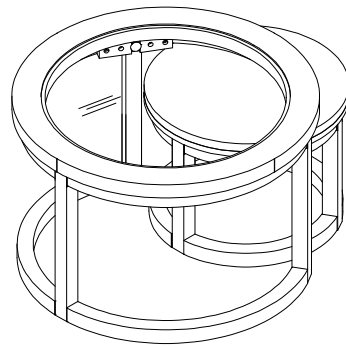

A	PT5291-52HD-A	X6 Ø1/4"x5/8"x1/16"
B	PT5291-52HD-B	X6 Ø1/4"x3/8"x1/16"
C	PT5291-52HD-C	X6 Ø1/4"x1-1/2"L
D	PT5291-52HD-D	X1 Allen key 4mm
E	PT5291-52HD-E	X10 Screw #4x20mm
1	PT5291-52TPL	X1
2	PT5291-52TCLL	X1
3L	PT5291-52TLLL	X1
3R	PT5291-52TRLL	X1
4	PT5291-52TSL	X2
5	PT5291-52TGT	X1
6	PT5291-52TPM	X1
7	PT5291-52TLM	X3
8	PT5291-52TSM	X3

① REED 2 PIECE NESTING COFFEE LARGE

②

③

④

271468/T5291-52
REED 2 PIECE NESTING COFFEE TABLE

⑤ REED 2 PIECE NESTING COFFEE SMALL

⑥

⑦

⑧

LARGE

⑨

SMALL

271468/T5291-52
REED 2 PIECE NESTING COFFEE TABLE