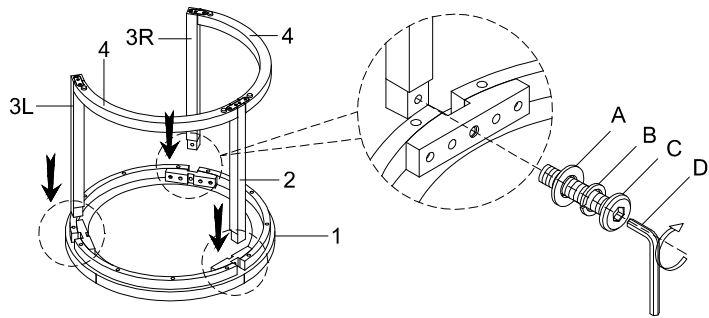

A	PT5291-52HD-A	X6 Ø1/4"x5/8"x1/16"
B	PT5291-52HD-B	X6 Ø1/4"x3/8"x1/16"
C	PT5291-52HD-C	X6 Ø1/4"x1-1/2"L
D	PT5291-52HD-D	X1 Allen key 4mm
E	PT5291-52HD-E	X10 Screw #4x20mm
1	PT5291-52TPL	X1
2	PT5291-52TCLL	X1
3L	PT5291-52TLLL	X1
3R	PT5291-52TRLL	X1
4	PT5291-52TSL	X2
5	PT5291-52TGT	X1
6	PT5291-52TPM	X1
7	PT5291-52TLM	X3
8	PT5291-52TSM	X3

① REED 2 PIECE NESTING COFFEE LARGE

②

③

④

271468/T5291-52
REED 2 PIECE NESTING COFFEE TABLE

⑤ REED 2 PIECE NESTING COFFEE SMALL

⑥

⑦