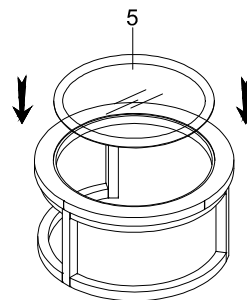

A	PT5291-52HD-A	X6 Ø1/4"x5/8"x1/16"
B	PT5291-52HD-B	X6 Ø1/4"x3/8"x1/16"
C	PT5291-52HD-C	X6 Ø1/4"x1-1/2"L
D	PT5291-52HD-D	X1 Allen key 4mm
E	PT5291-52HD-E	X10 Screw #4x20mm
1	PT5291-52TPL	X1
2	PT5291-52TCLL	X1
3L	PT5291-52TLLL	X1
3R	PT5291-52TRLL	X1
4	PT5291-52TSL	X2
5	PT5291-52TGT	X1
6	PT5291-52TPM	X1
7	PT5291-52TLM	X3
8	PT5291-52TSM	X3

① REED 2 PIECE NESTING COFFEE LARGE

②

③

④

271468/T5291-52
REED 2 PIECE NESTING COFFEE TABLE

⑤ REED 2 PIECE NESTING COFFEE SMALL

⑥

⑦

⑧

LARGE

⑨

SMALL

271468/T5291-52
REED 2 PIECE NESTING COFFEE TABLE