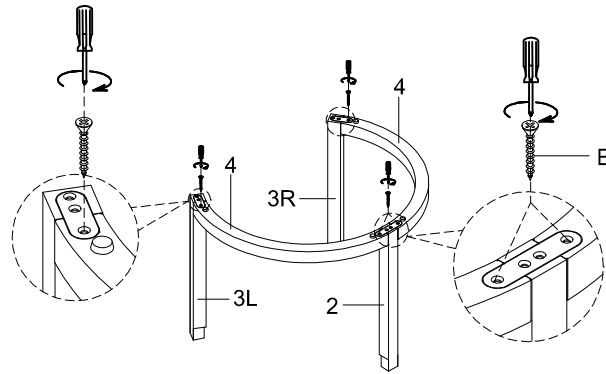

A	PT5291-52HD-A	X6 Ø1/4"x5/8"x1/16"
B	PT5291-52HD-B	X6 Ø1/4"x3/8"x1/16"
C	PT5291-52HD-C	X6 Ø1/4"x1-1/2"L
D	PT5291-52HD-D	X1 Allen key 4mm
E	PT5291-52HD-E	X10 Screw #4x20mm
1	PT5291-52TPL	X1
2	PT5291-52TCLL	X1
3L	PT5291-52TLLL	X1
3R	PT5291-52TRLL	X1
4	PT5291-52TSL	X2
5	PT5291-52TGT	X1
6	PT5291-52TPM	X1
7	PT5291-52TLM	X3
8	PT5291-52TSM	X3

① REED 2 PIECE NESTING COFFEE LARGE

②

③

④

271468/T5291-52
REED 2 PIECE NESTING COFFEE TABLE

⑤ REED 2 PIECE NESTING COFFEE SMALL

⑥

⑦