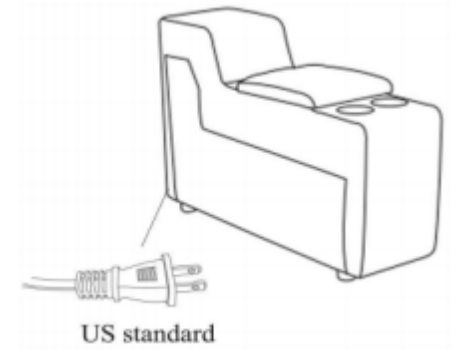

# LIVING SPACES

A	KM.568H-A armless chair legs	 x4
C	KM.568H-C console legs	 x4

271342

KIT-CHANEL GREY 4 PIECE  
SECTIONAL WITH LEFT ARM  
FACING CUDDLER CHAISE AND 141"  
CONSOLE

find the legs inside zipper, rotate  
the legs to fix the base

lock brackets to fix sofa sectional

same function for power armless  
chair and power recliner

Living Spaces Information	
LS SKU:	271342
LS Product Name:	KIT-CHANEL GREY 4 PIECE SECTIONAL WITH LEFT ARM FACING CUDDLER CHAISE AND 141" CONSOLE
Vendor Model #:	KM.568H-SECTIONAL
Vendor Collection:	POWER SECTIONAL

CODE	PART #	DESCRIPTION	PIC	QUANTITY	NOTES
1	power cord in US standard	POWER RAF CHAIR		1	1 cord x 81" / 6.75 feet
2	power cord in US standard	ONE PLUG FOR USB		1	1 cord x 118.11" / 9.84 feet