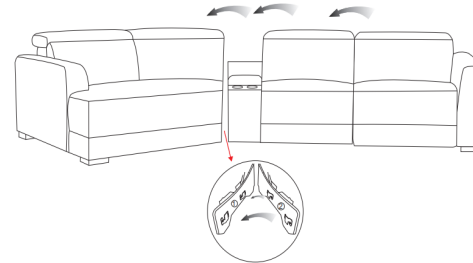

# LIVING SPACES

A	KM.568H-A armless chair legs	 x4
C	KM.568H-C console legs	 x4

271342

KIT-CHANEL GREY 4 PIECE  
SECTIONAL WITH LEFT ARM  
FACING CUDDLER CHAISE AND 141"  
CONSOLE

find the legs inside zipper, rotate  
the legs to fix the base

lock brackets to fix sofa sectional

same function for power armless  
chair and power recliner

Living Spaces Information	
LS SKU:	271342
LS Product Name:	KIT-CHANEL GREY 4 PIECE SECTIONAL WITH LEFT ARM FACING CUDDLER CHAISE AND 141" CONSOLE
Vendor Model #:	KM.568H-SECTIONAL
Vendor Collection:	POWER SECTIONAL

CODE	PART #	DESCRIPTION	PIC	QUANTITY	NOTES
1	power cord in US standard	POWER RAF CHAIR		1	1 cord x 81" / 6.75 feet
2	power cord in US standard	ONE PLUG FOR USB		1	1 cord x 118.11" / 9.84 feet