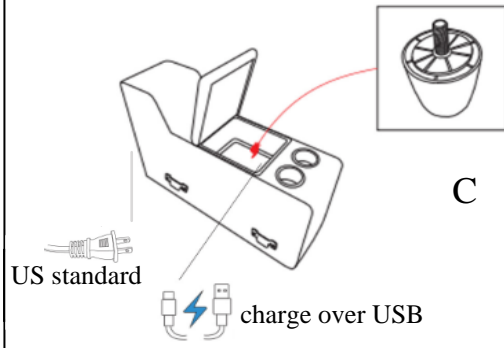

# LIVING SPACES

A	KM.568H-A armless chair legs	 x4
C	KM.568H-C console legs	 x4

271342

KIT-CHANEL GREY 4 PIECE  
SECTIONAL WITH LEFT ARM  
FACING CUDDLER CHAISE AND 141"  
CONSOLE

find the legs inside zipper, rotate  
the legs to fix the base

lock brackets to fix sofa sectional

same function for power armless  
chair and power recliner

Living Spaces Information	
LS SKU:	271342
LS Product Name:	KIT-CHANEL GREY 4 PIECE SECTIONAL WITH LEFT ARM FACING CUDDLER CHAISE AND 141" CONSOLE
Vendor Model #:	KM.568H-SECTIONAL
Vendor Collection:	POWER SECTIONAL

CODE	PART #	DESCRIPTION	PIC	QUANTITY	NOTES
1	power cord in US standard	POWER RAF CHAIR		1	1 cord x 81" / 6.75 feet
2	power cord in US standard	ONE PLUG FOR USB		1	1 cord x 118.11" / 9.84 feet