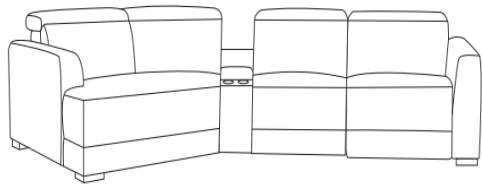

# LIVING SPACES

A	KM.568H-A armless chair legs	 x4
C	KM.568H-C console legs	 x4

271342

KIT-CHANEL GREY 4 PIECE  
SECTIONAL WITH LEFT ARM  
FACING CUDDLER CHAISE AND 141"  
CONSOLE

find the legs inside zipper, rotate  
the legs to fix the base

lock brackets to fix sofa sectional

same function for power armless  
chair and power recliner

Living Spaces Information	
LS SKU:	271342
LS Product Name:	KIT-CHANEL GREY 4 PIECE SECTIONAL WITH LEFT ARM FACING CUDDLER CHAISE AND 141" CONSOLE
Vendor Model #:	KM.568H-SECTIONAL
Vendor Collection:	POWER SECTIONAL

CODE	PART #	DESCRIPTION	PIC	QUANTITY	NOTES
1	power cord in US standard	POWER RAF CHAIR		1	1 cord x 81" / 6.75 feet
2	power cord in US standard	ONE PLUG FOR USB		1	1 cord x 118.11" / 9.84 feet