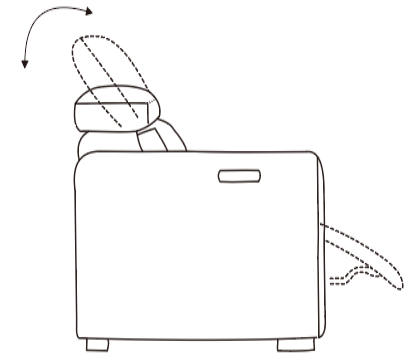

# LIVING SPACES

A	KM.568H-A armless chair legs	 x4
C	KM.568H-C console legs	 x4

271342

KIT-CHANEL GREY 4 PIECE  
SECTIONAL WITH LEFT ARM  
FACING CUDDLER CHAISE AND 141"  
CONSOLE

find the legs inside zipper, rotate  
the legs to fix the base

lock brackets to fix sofa sectional

same function for power armless  
chair and power recliner

Living Spaces Information	
LS SKU:	271342
LS Product Name:	KIT-CHANEL GREY 4 PIECE SECTIONAL WITH LEFT ARM FACING CUDDLER CHAISE AND 141" CONSOLE
Vendor Model #:	KM.568H-SECTIONAL
Vendor Collection:	POWER SECTIONAL

CODE	PART #	DESCRIPTION	PIC	QUANTITY	NOTES
1	power cord in US standard	POWER RAF CHAIR		1	1 cord x 81" / 6.75 feet
2	power cord in US standard	ONE PLUG FOR USB		1	1 cord x 118.11" / 9.84 feet