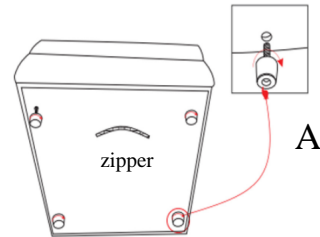

# LIVING SPACES

A	KM.568H-A armless chair legs	 x4
C	KM.568H-C console legs	 x4

271342

KIT-CHANEL GREY 4 PIECE  
SECTIONAL WITH LEFT ARM  
FACING CUDDLER CHAISE AND 141"  
CONSOLE

find the legs inside zipper, rotate  
the legs to fix the base

lock brackets to fix sofa sectional

same function for power armless  
chair and power recliner

Living Spaces Information	
LS SKU:	271342
LS Product Name:	KIT-CHANEL GREY 4 PIECE SECTIONAL WITH LEFT ARM FACING CUDDLER CHAISE AND 141" CONSOLE
Vendor Model #:	KM.568H-SECTIONAL
Vendor Collection:	POWER SECTIONAL

CODE	PART #	DESCRIPTION	PIC	QUANTITY	NOTES
1	power cord in US standard	POWER RAF CHAIR		1	1 cord x 81" / 6.75 feet
2	power cord in US standard	ONE PLUG FOR USB		1	1 cord x 118.11" / 9.84 feet