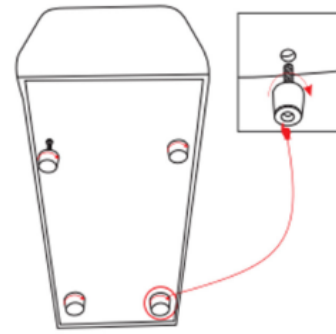

# LIVING SPACES

A	KM.568H-A armless chair legs	 x4
C	KM.568H-C console legs	 x4

271342

KIT-CHANEL GREY 4 PIECE  
SECTIONAL WITH LEFT ARM  
FACING CUDDLER CHAISE AND 141"  
CONSOLE

find the legs inside zipper, rotate  
the legs to fix the base

lock brackets to fix sofa sectional

same function for power armless  
chair and power recliner

Living Spaces Information	
LS SKU:	271342
LS Product Name:	KIT-CHANEL GREY 4 PIECE SECTIONAL WITH LEFT ARM FACING CUDDLER CHAISE AND 141" CONSOLE
Vendor Model #:	KM.568H-SECTIONAL
Vendor Collection:	POWER SECTIONAL

CODE	PART #	DESCRIPTION	PIC	QUANTITY	NOTES
1	power cord in US standard	POWER RAF CHAIR		1	1 cord x 81" / 6.75 feet
2	power cord in US standard	ONE PLUG FOR USB		1	1 cord x 118.11" / 9.84 feet