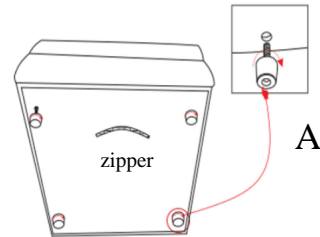

# LIVING SPACES

A	KM.568H-A armless chair legs	 x4
C	KM.568H-C console legs	 x4

271341

KIT-CHANEL DENIM 4 PIECE  
SECTIONAL WITH RIGHT ARM  
FACING CUDDLER CHAISE AND 141"  
CONSOLE

find the legs inside zipper, rotate  
the legs to fix the base

lock brackets to fix sofa sectional

same function for power armless  
chair and power recliner

Living Spaces Information	
LS SKU:	271341
LS Product Name:	KIT-CHANEL DENIM 4 PIECE SECTIONAL WITH RIGHT ARM FACING CUDDLER CHAISE AND 141" CONSOLE
Vendor Model #:	KM.568H-SECTIONAL
Vendor Collection:	POWER SECTIONAL

CODE	PART #	DESCRIPTION	PIC	QUANTITY	NOTES
1	power cord in US standard	POWER LAF CHAIR		1	1 cord x 81" / 6.75 feet
2	power cord in US standard	ONE PLUG FOR USB		1	1 cord x 118.11" / 9.84 feet