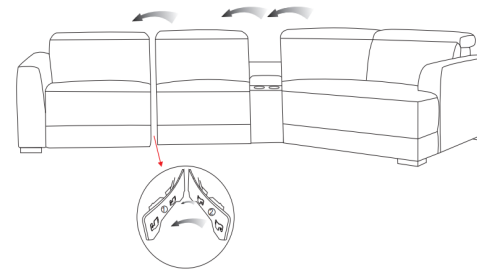

# LIVING SPACES

A	KM.568H-A armless chair legs	 x4
C	KM.568H-C console legs	 x4

271341

KIT-CHANEL DENIM 4 PIECE  
SECTIONAL WITH RIGHT ARM  
FACING CUDDLER CHAISE AND 141"  
CONSOLE

find the legs inside zipper, rotate  
the legs to fix the base

lock brackets to fix sofa sectional

same function for power armless  
chair and power recliner

Living Spaces Information	
LS SKU:	271341
LS Product Name:	KIT-CHANEL DENIM 4 PIECE SECTIONAL WITH RIGHT ARM FACING CUDDLER CHAISE AND 141" CONSOLE
Vendor Model #:	KM.568H-SECTIONAL
Vendor Collection:	POWER SECTIONAL

CODE	PART #	DESCRIPTION	PIC	QUANTITY	NOTES
1	power cord in US standard	POWER LAF CHAIR		1	1 cord x 81" / 6.75 feet
2	power cord in US standard	ONE PLUG FOR USB		1	1 cord x 118.11" / 9.84 feet