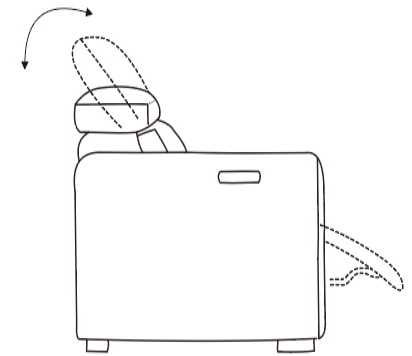

# LIVING SPACES

A	KM.568H-A armless chair legs	 x4
C	KM.568H-C console legs	 x4

271341

KIT-CHANEL DENIM 4 PIECE  
SECTIONAL WITH RIGHT ARM  
FACING CUDDLER CHAISE AND 141"  
CONSOLE

find the legs inside zipper, rotate  
the legs to fix the base

lock brackets to fix sofa sectional

same function for power armless  
chair and power recliner

Living Spaces Information	
LS SKU:	271341
LS Product Name:	KIT-CHANEL DENIM 4 PIECE SECTIONAL WITH RIGHT ARM FACING CUDDLER CHAISE AND 141" CONSOLE
Vendor Model #:	KM.568H-SECTIONAL
Vendor Collection:	POWER SECTIONAL

CODE	PART #	DESCRIPTION	PIC	QUANTITY	NOTES
1	power cord in US standard	POWER LAF CHAIR		1	1 cord x 81" / 6.75 feet
2	power cord in US standard	ONE PLUG FOR USB		1	1 cord x 118.11" / 9.84 feet