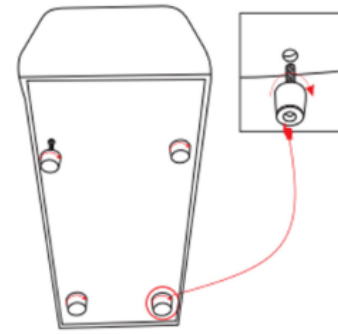

# LIVING SPACES

A	KM.568H-A armless chair legs	 x4
C	KM.568H-C console legs	 x4

271341

KIT-CHANEL DENIM 4 PIECE  
SECTIONAL WITH RIGHT ARM  
FACING CUDDLER CHAISE AND 141"  
CONSOLE

find the legs inside zipper, rotate  
the legs to fix the base

lock brackets to fix sofa sectional

same function for power armless  
chair and power recliner

Living Spaces Information	
LS SKU:	271341
LS Product Name:	KIT-CHANEL DENIM 4 PIECE SECTIONAL WITH RIGHT ARM FACING CUDDLER CHAISE AND 141" CONSOLE
Vendor Model #:	KM.568H-SECTIONAL
Vendor Collection:	POWER SECTIONAL

CODE	PART #	DESCRIPTION	PIC	QUANTITY	NOTES
1	power cord in US standard	POWER LAF CHAIR		1	1 cord x 81" / 6.75 feet
2	power cord in US standard	ONE PLUG FOR USB		1	1 cord x 118.11" / 9.84 feet