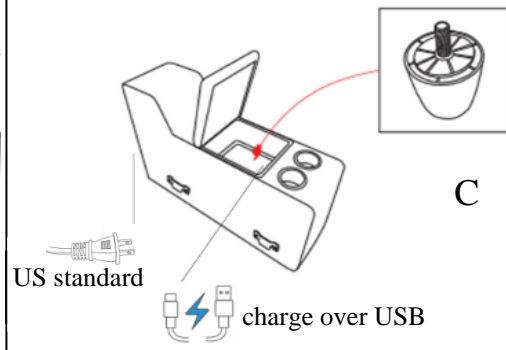

# LIVING SPACES

A	KM.568H-A armless chair legs	 x4
C	KM.568H-C console legs	 x4

271341

KIT-CHANEL DENIM 4 PIECE  
SECTIONAL WITH RIGHT ARM  
FACING CUDDLER CHAISE AND 141"  
CONSOLE

find the legs inside zipper, rotate  
the legs to fix the base

lock brackets to fix sofa sectional

same function for power armless  
chair and power recliner

Living Spaces Information	
LS SKU:	271341
LS Product Name:	KIT-CHANEL DENIM 4 PIECE SECTIONAL WITH RIGHT ARM FACING CUDDLER CHAISE AND 141" CONSOLE
Vendor Model #:	KM.568H-SECTIONAL
Vendor Collection:	POWER SECTIONAL

CODE	PART #	DESCRIPTION	PIC	QUANTITY	NOTES
1	power cord in US standard	POWER LAF CHAIR		1	1 cord x 81" / 6.75 feet
2	power cord in US standard	ONE PLUG FOR USB		1	1 cord x 118.11" / 9.84 feet