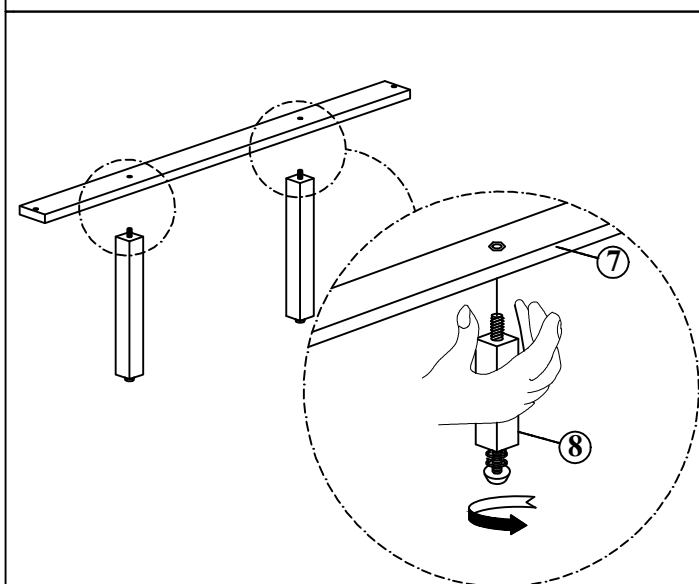

Step 3: Attach Slat Support (8) to Slat (7) by turning as clockwise