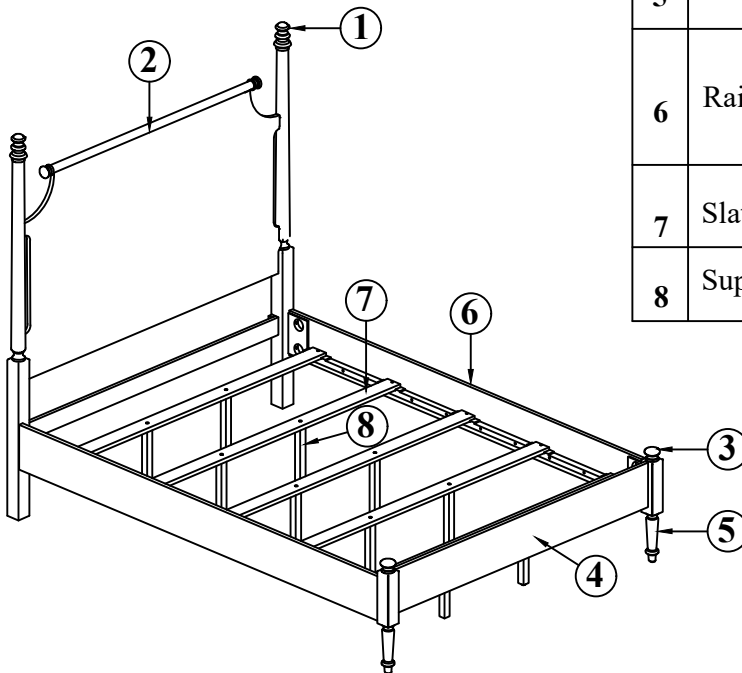

ASSEMBLY INSTRUCTIONS

GROUP NO. : 7000007 BEDROOM

ITEM NO. : 7070091/ 7070081 HEADBOARD,5/0 POSTER-ANDERS,WB/ CHIMNEY
 7070092/ 7070082 FOOTBOARD,5/0 W/SLAT-ANDERS,WB/ CHIMNEY
 7070093/ 7070083 RAILS, 5/0-6/6-ANDERS,WB/ CHIMNEY
 7070094/ 7070084 HEADBOARD,6/6 POSTER-ANDERS,WB/ CHIMNEY
 7070095/ 7070085 FOOTBOARD,6/6 W/SLAT-ANDERS,WB/ CHIMNEY
 7070097/ 7070087 HEADBOARD,6/0 POSTER-ANDERS,WB/ CHIMNEY
 7070098/ 7070088 FOOTBOARD,6/0 W/SLAT-ANDERS,WB/ CHIMNEY
 7070096/ 7070086 RAILS, 6/0-ANDERS,WB/ CHIMNEY

It is recommended to use two or more persons during the assembly process.

HARDWARE LIST

No.	Description	Sketch	Size	Q'ty
A	Thread Bolt		Ø 5/16*80	8 pcs
B	Curved Washer		Ø 5/16	8 pcs
C	Hex Nut		Ø 5/16*12	8 pcs
D	Open Wrench		12mm	1 pc
E	Wood Screw		Ø4*30	10 pcs

PARTS LIST

No.	Description	Sketch	Q'ty
1	Headboard Finial Decor		2 pcs
2	Headboard Panel		1 pc
3	Footboard Finial Decor		2 pcs
4	Footboard Panel		1 pc
5	Footboard Leg		2 pcs
6	Rail		2 pcs
7	Slat		5 pcs
8	Support Slat		10 pcs