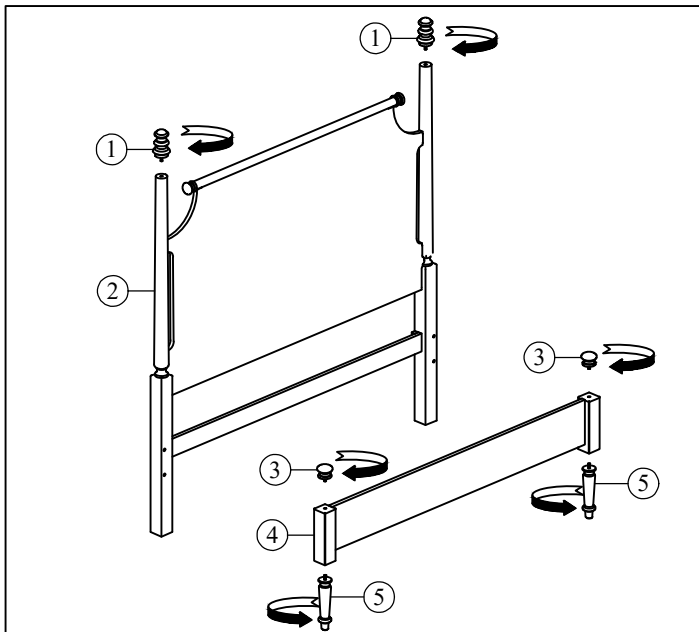

MAGNOLIA HOME

BY JOANNA GAINES

ASSEMBLY INSTRUCTIONS

GROUP NO. : 7000007 BEDROOM

ITEM NO. : 7070091/ 7070081 HEADBOARD,5/0 POSTER-ANDERS,WB/ CHIMNEY
7070092/ 7070082 FOOTBOARD,5/0 W/SLAT-ANDERS,WB/ CHIMNEY
7070093/ 7070083 RAILS, 5/0-6/6-ANDERS,WB/ CHIMNEY
7070094/ 7070084 HEADBOARD,6/6 POSTER-ANDERS,WB/ CHIMNEY
7070095/ 7070085 FOOTBOARD,6/6 W/SLAT-ANDERS,WB/ CHIMNEY
7070097/ 7070087 HEADBOARD,6/0 POSTER-ANDERS,WB/ CHIMNEY
7070098/ 7070088 FOOTBOARD,6/0 W/SLAT-ANDERS,WB/ CHIMNEY
7070096/ 7070086 RAILS, 6/0-ANDERS,WB/ CHIMNEY

***Caution: Please read all instructions carefully before starting the assembly process. These parts are cumbersome and heavy. Therefore, two people are recommended in order to prevent personal injury and insure the parts are not damaged during the assembly.

Step 1: Attach Headboard Finial Decor (1) to Headboard Panel (2), Footboard Finial Decor (3) and Footboard Leg (5) to Footboard Panel (4) by turning clockwise.