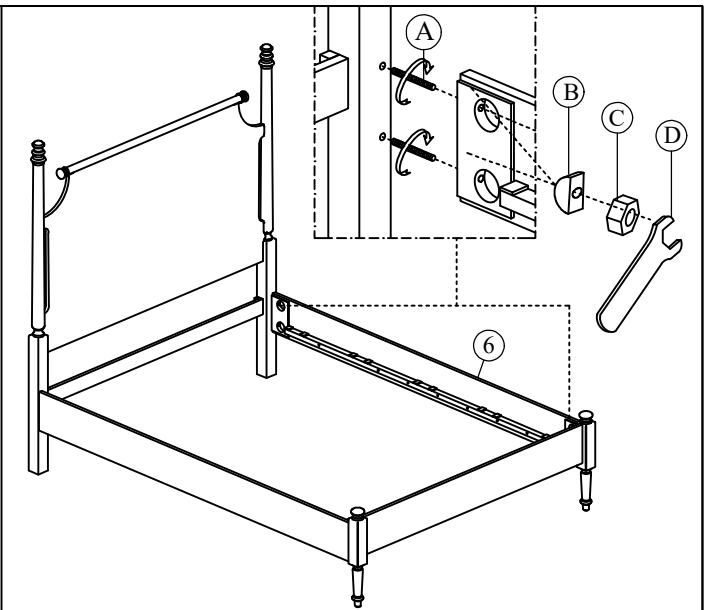

Step 2: Assemble Rail (6) to Footboard and Headboard by using Thread Bolt (A), Curved Washer (B), Hex Nut (C) and Open Wrench (D).