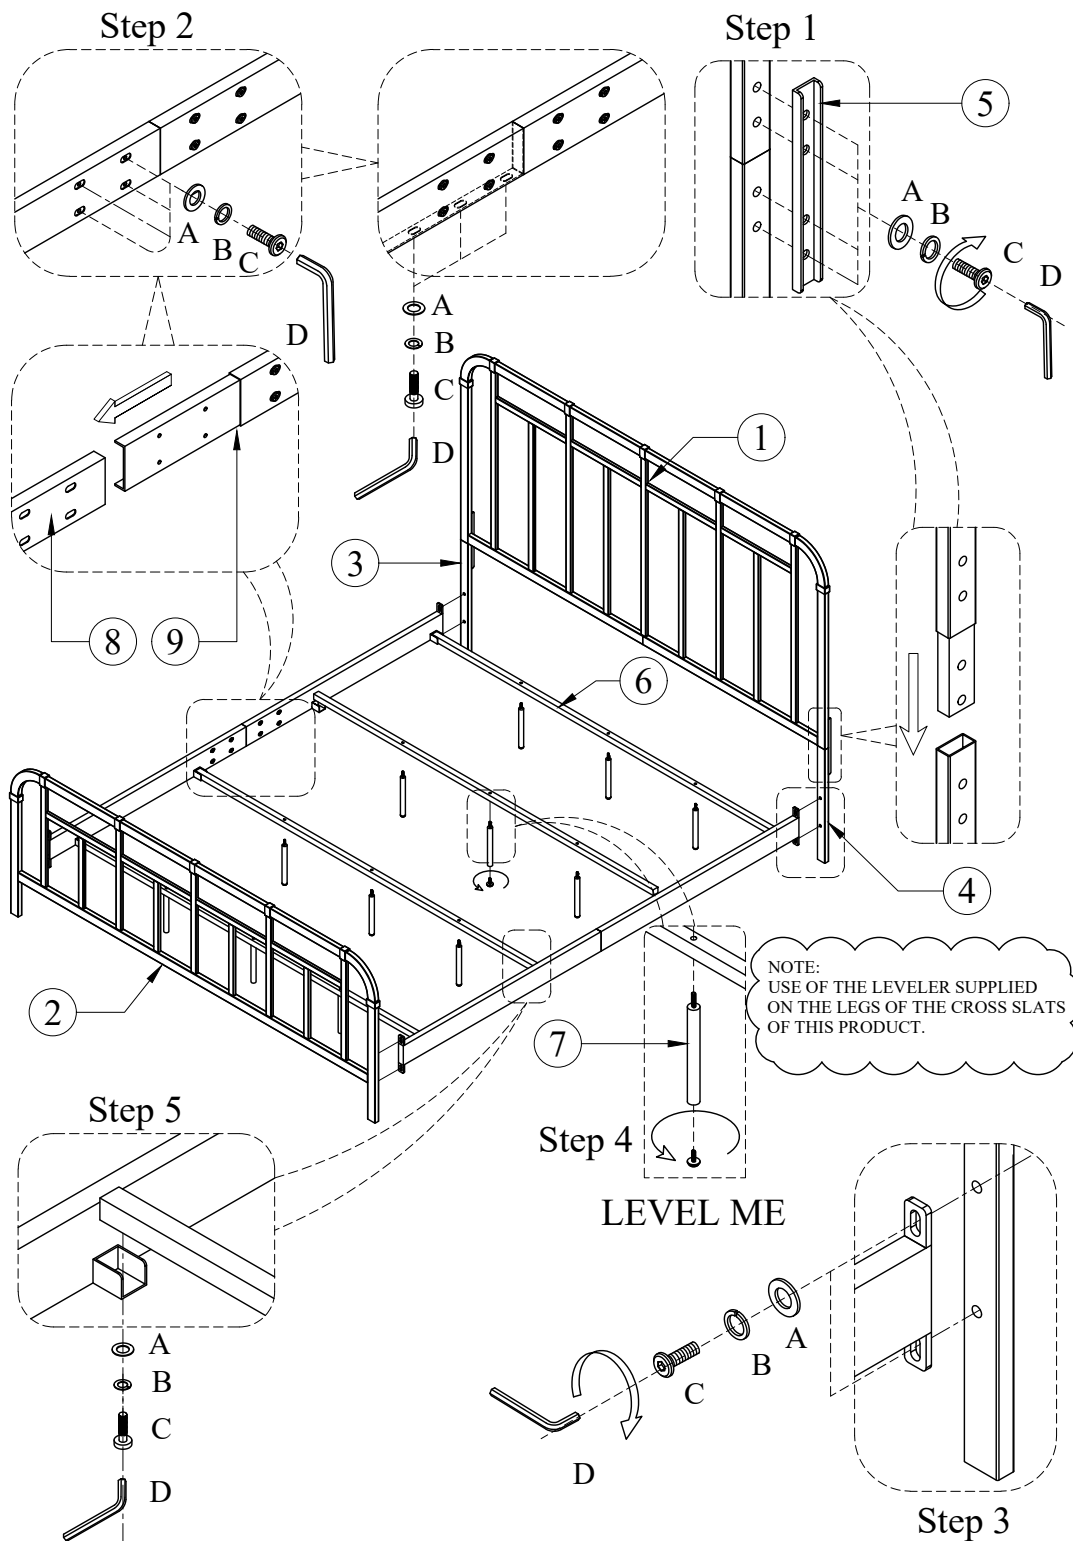

LIVING SPACES

1	PTB5321-67HB		X1
2	PTB5321-67FB		X1
3	PTB5321-67LL		X1
4	PTB5321-67RL		X1
5	PTB5321-67MP		X2
6	PTB5321-67SL		X4
7	PTB5321-67SSL		X12
8	PTB5321-67SRA		X2
9	PTB5321-67SRB		X2
A	PB5321-67HDA		X38
B	PB5321-67HDB		X38
C	PB5321-67HDC		X38
D	PB5321-67HDD		X1

KIT-WADE

270386 / B5321-67HF/57R

KIT-WADE EASTERN KING METAL PANEL BED