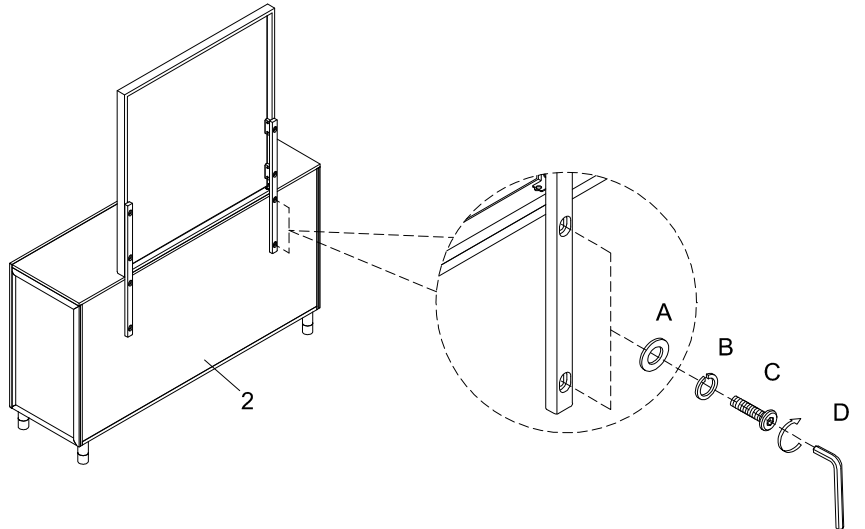

# NATE + JEREMIAH

FOR LIVING SPACES

A	PB5308-40HD-A	 x8 Ø5/16"x19x2mm
B	PB5308-40HD-B	 x8 Ø5/16"x12x2mm
C	PB5308-40HD-C	 x8 Ø5/16"x1-1/4"L
D	PB5308-40HD-D	 x1 Allen key 4mm
1	PB5308-40PM	 x1
2	PB5308-22D	 x1
3	PB5308-40MS	 x2

## BRIGHTON

269631/B5308-22 DRESSER  
269632/B5308-40 MIRROR

①

②

③