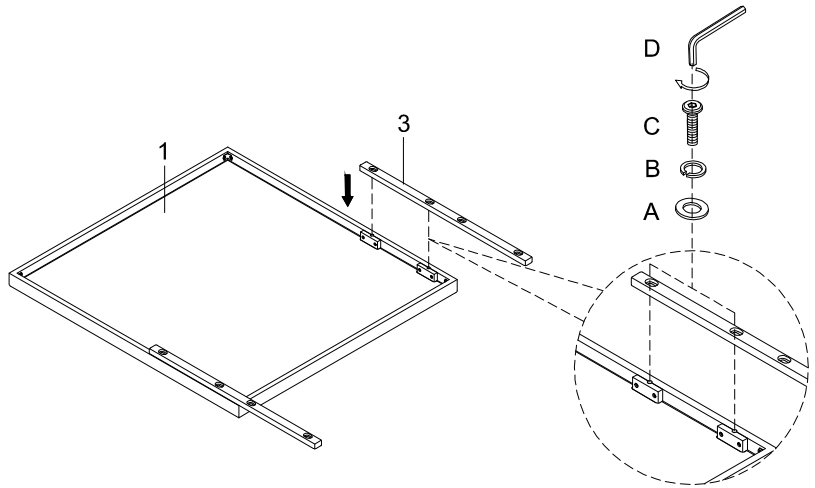

# NATE + JEREMIAH

FOR LIVING SPACES

A	PB5308-40HD-A	 x8 Ø5/16"x19x2mm
B	PB5308-40HD-B	 x8 Ø5/16"x12x2mm
C	PB5308-40HD-C	 x8 Ø5/16"x1-1/4"L
D	PB5308-40HD-D	 x1 Allen key 4mm
1	PB5308-40PM	 x1
2	PB5308-22D	 x1
3	PB5308-40MS	 x2

## BRIGHTON

269631/B5308-22 DRESSER  
269632/B5308-40 MIRROR

①

②

③